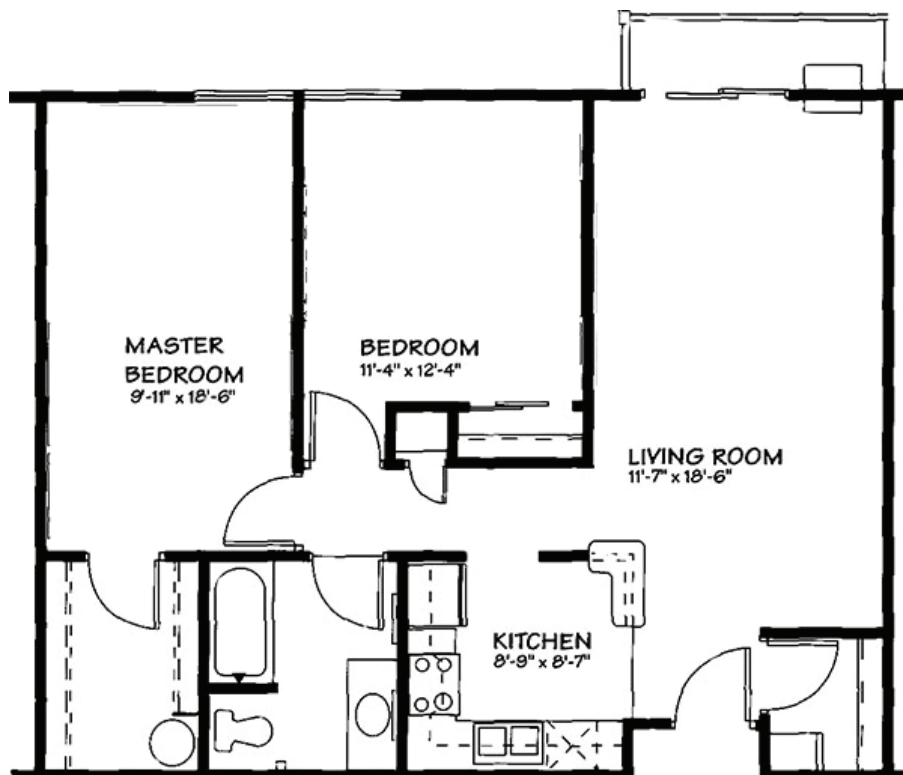

The Silvernail

679 Sq. Ft.
1 Bedroom
1 Bath

961 Sq. Ft.
2 Bedroom
1 Bath

silvernailsenior@wimmercommunities.com
www.wimmercommunities.com

Note: Illustration is representative of this Floor Plan type, minor variances may occur.