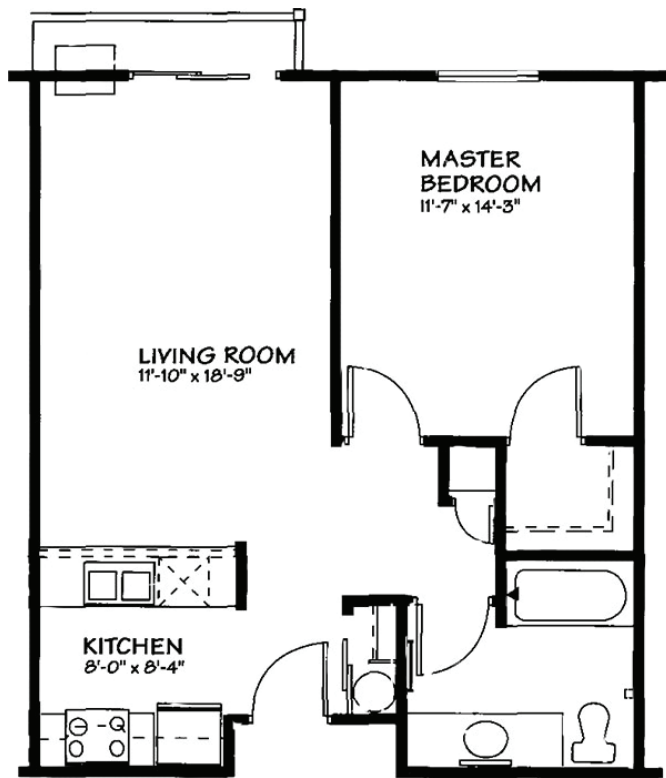

The Silvernail

679 Sq. Ft.
1 Bedroom
1 Bath

961 Sq. Ft.
2 Bedroom
1 Bath

silvernailsenior@wimmercommunities.com
www.wimmercommunities.com

Note: Illustration is representative of this Floor Plan type, minor variances may occur.