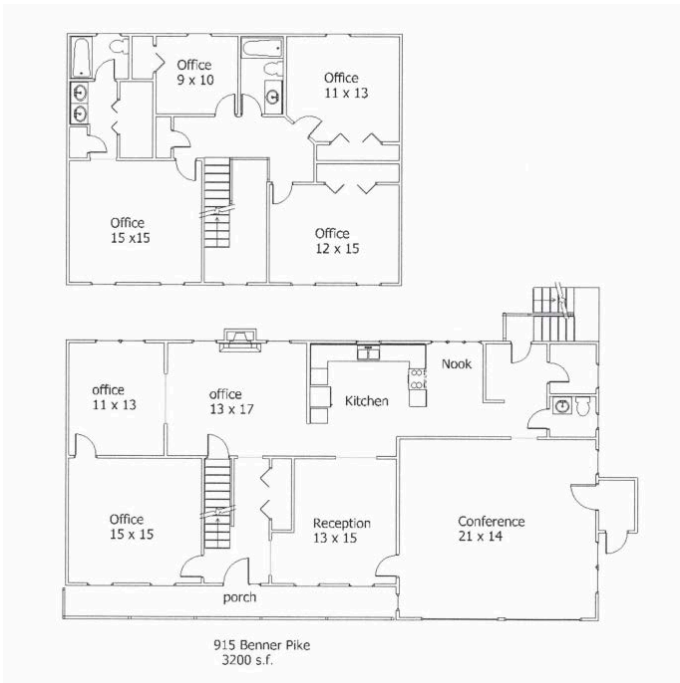

CALL NOW 814-272-2000