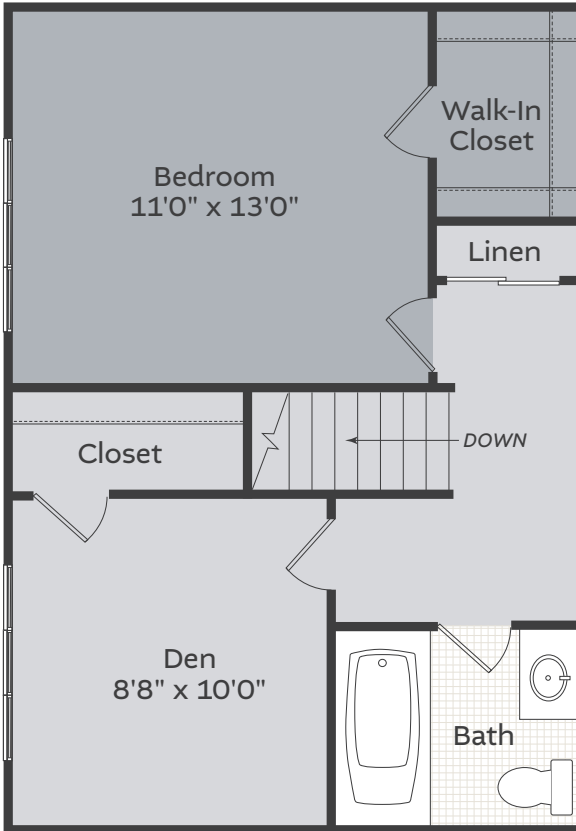

ASHLEY VILLAGE

APARTMENTS

DAYBREAK

1 BEDROOM WITH DEN TOWNHOME

1 BATH | 864 SQ. FT.

Second Floor

First Floor

All square footage and room dimensions are approximate and may vary by individual apartment.