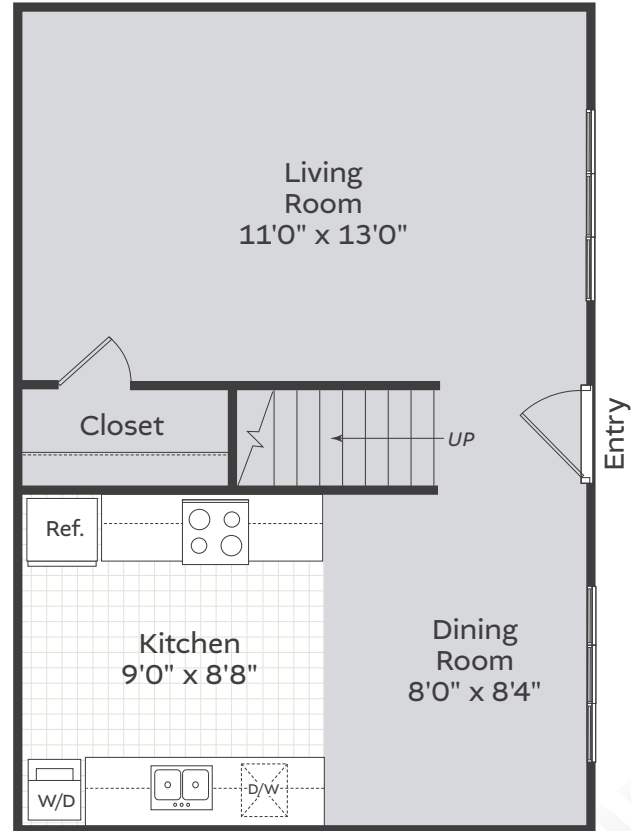

ASHLEY VILLAGE

APARTMENTS

DAYBREAK

1 BEDROOM WITH DEN TOWNHOME

1 BATH | 864 SQ. FT.

Second Floor

First Floor

All square footage and room dimensions are approximate and may vary by individual apartment.