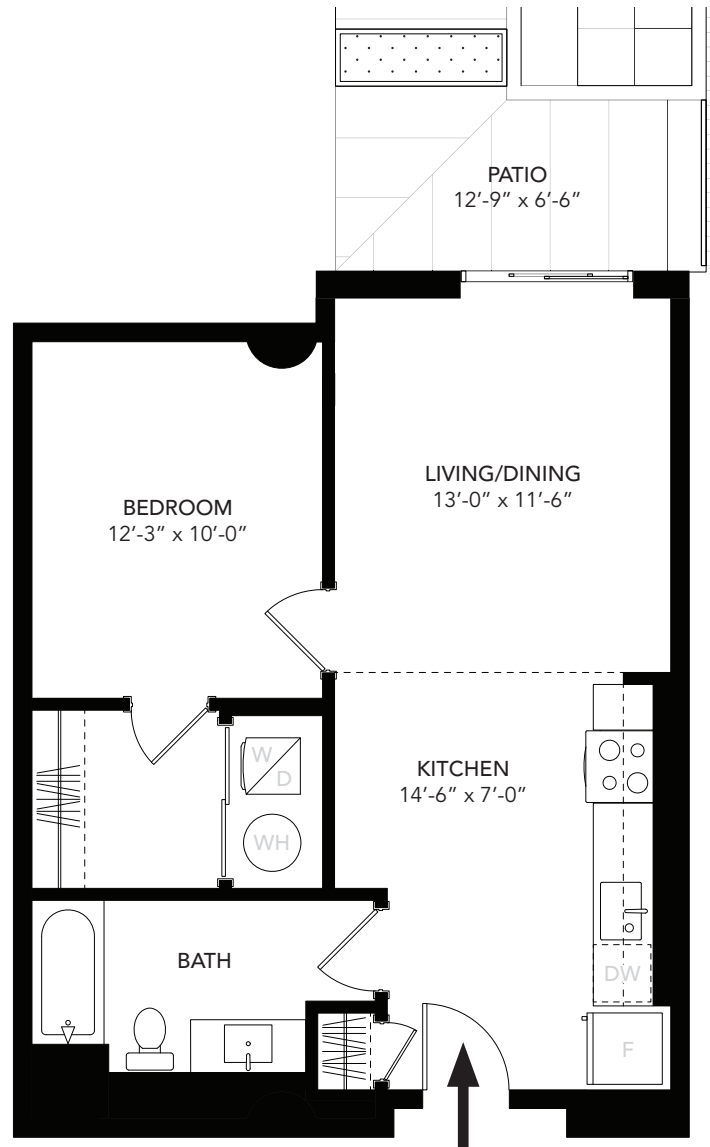

UNIT B2	
Unit Type	1 Bed, 1 Bath
Floor	6
Area	684 SF

## FLOOR PLAN

## OVERVIEW FLOOR 6