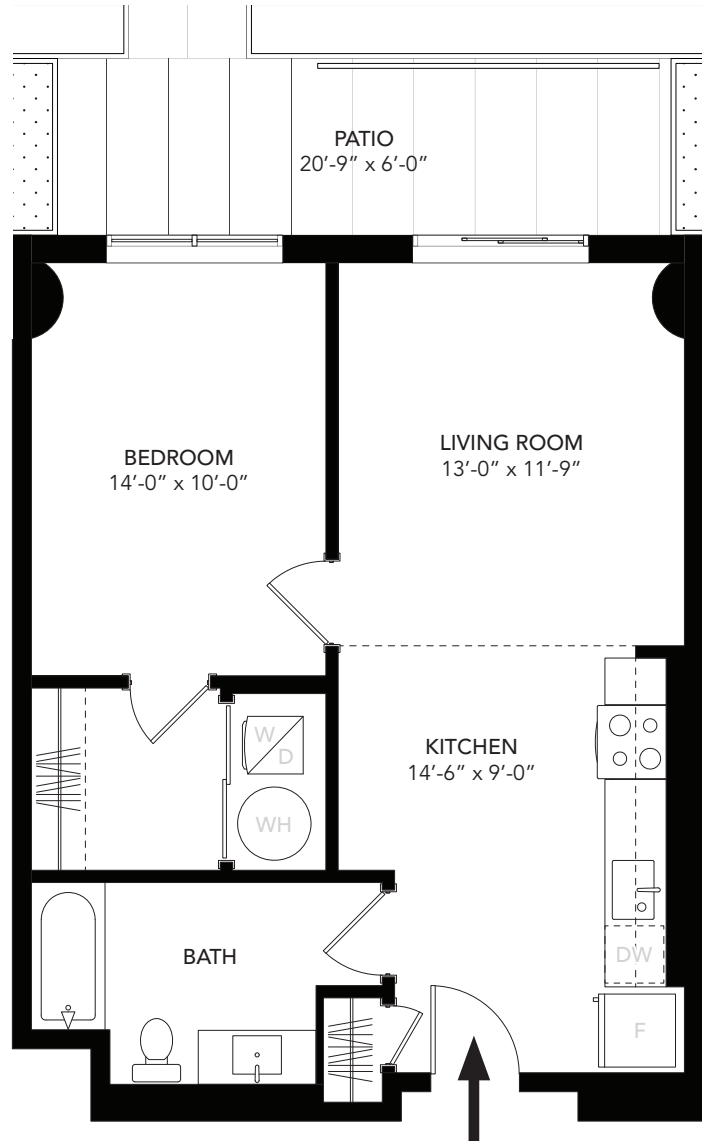

UNIT B	
Unit Type	1 Bed, 1 Bath
Floor	6
Area	688 SF

FLOOR PLAN

OVERVIEW FLOOR 6

UNIT B	
Unit Type	1 Bed, 1 Bath
Floors	7, 8
Area	688 SF

FLOOR PLAN

OVERVIEW FLOOR 7