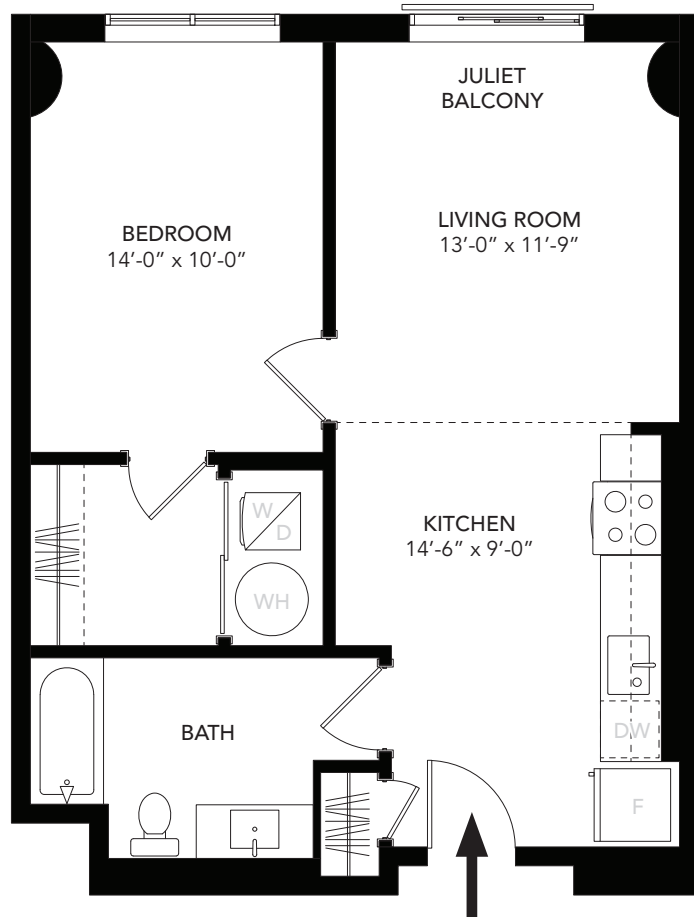

UNIT B	
Unit Type	1 Bed, 1 Bath
Floor	6
Area	688 SF

FLOOR PLAN

OVERVIEW FLOOR 6

UNIT B	
Unit Type	1 Bed, 1 Bath
Floors	7, 8
Area	688 SF

FLOOR PLAN

OVERVIEW FLOOR 7