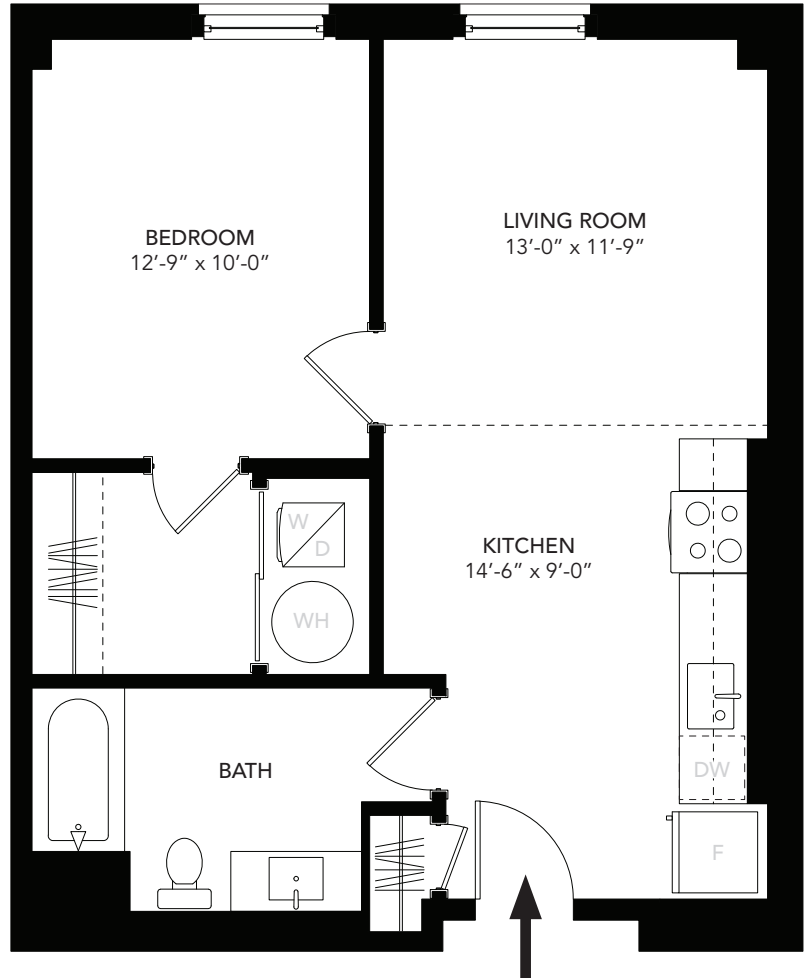

| UNIT B9 | |
|-----------|---------------|
| Unit Type | 1 Bed, 1 Bath |
| Floor | 9 |
| Area | 663 SF |

FLOOR PLAN

OVERVIEW FLOOR 9