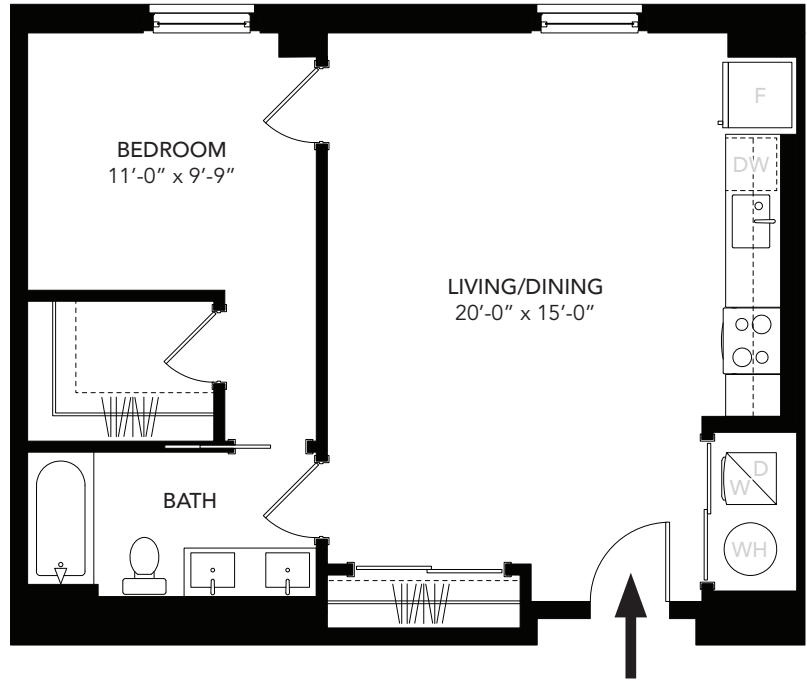

UNIT C9	
Unit Type	1 Bed, 1 Bath
Floor	9
Area	680 SF

FLOOR PLAN

OVERVIEW FLOOR 9