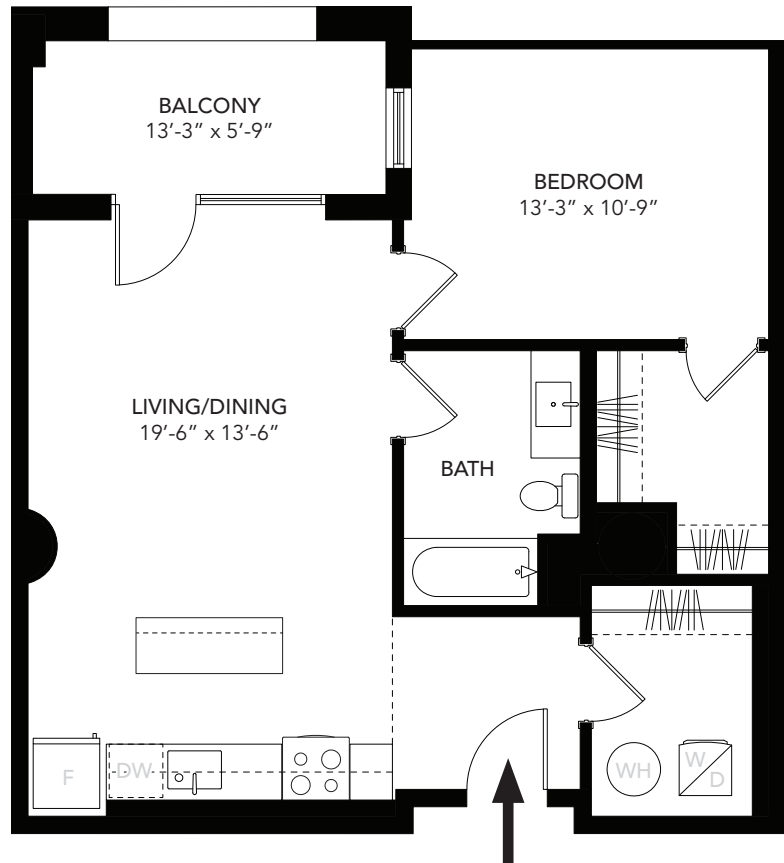

UNIT G	
Unit Type	1 Bed, 1 Bath
Floors	5 - 8
Area	847 SF

## FLOOR PLAN

## OVERVIEW FLOOR 5