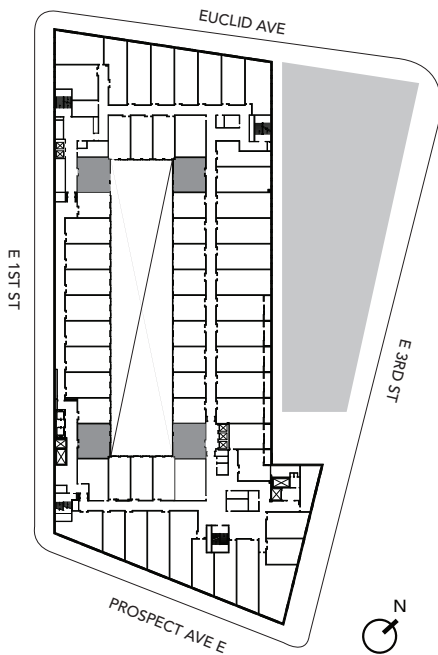

UNIT L	
Unit Type	1 Bed, 1 Bath
Floors	7, 8
Area	933 SF

FLOOR PLAN

OVERVIEW FLOOR 7

All designs, plans, specifications, sizes, features, dimensions, materials and prices are for graphic representation only and are subject to change without notice. Rooms, dimensions and square footage are only approximations and are representative only and the Developer/ Owner reserves the right, without notice or approval to make changes and substitutions to or remove features, materials, appliances and equipment itemized herein. E. & O.E. April 2019.