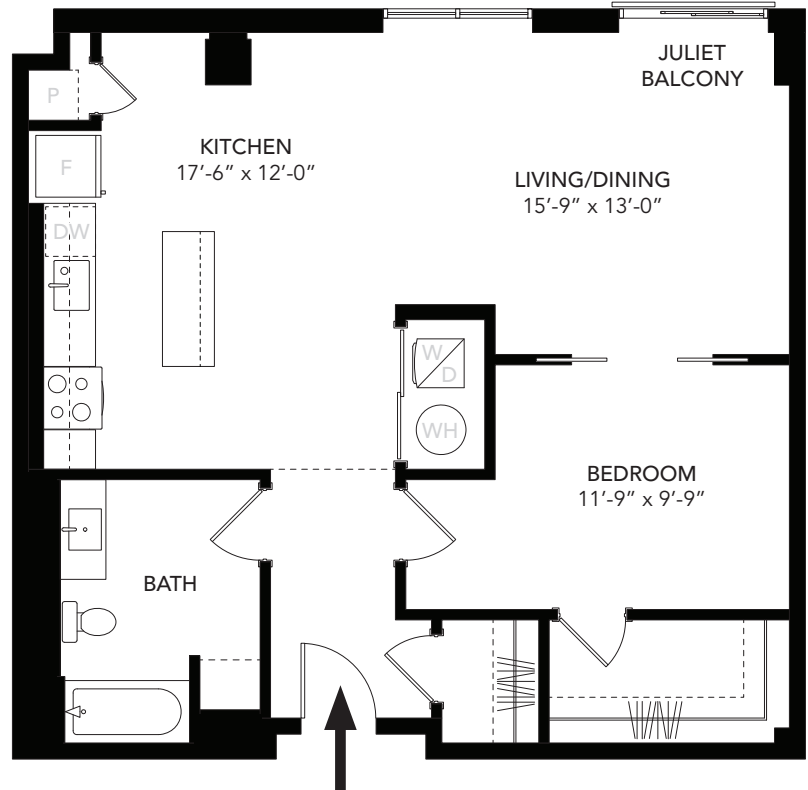

UNIT L	
Unit Type	1 Bed, 1 Bath
Floors	7, 8
Area	933 SF

FLOOR PLAN

OVERVIEW FLOOR 7

All designs, plans, specifications, sizes, features, dimensions, materials and prices are for graphic representation only and are subject to change without notice. Rooms, dimensions and square footage are only approximations and are representative only and the Developer/ Owner reserves the right, without notice or approval to make changes and substitutions to or remove features, materials, appliances and equipment itemized herein. E. & O.E. April 2019.