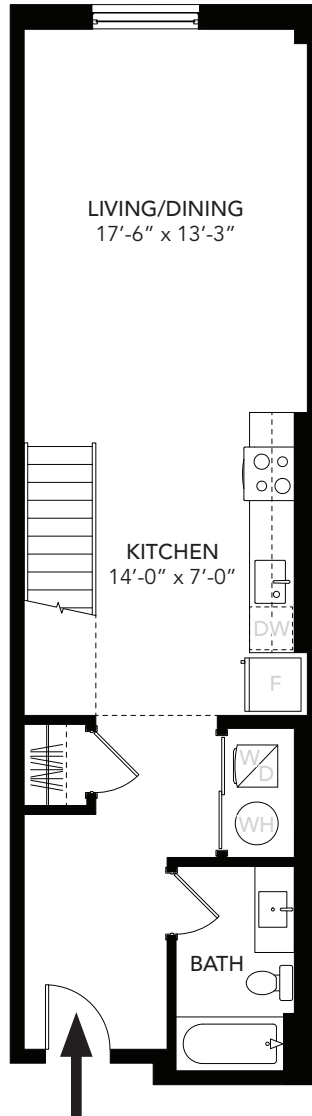

LOFT A	
Unit Type	1 Bed, 1 Bath
Floor	9
Area	885 SF

FLOOR PLAN

MAIN FLOOR

SECOND FLOOR

OVERVIEW FLOOR 9