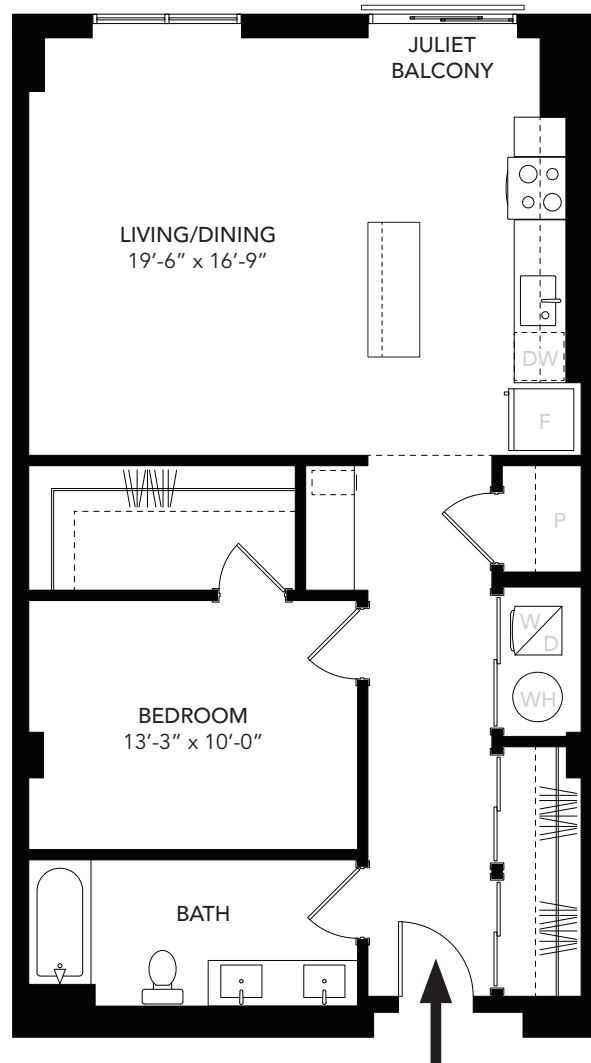

UNIT M	
Unit Type	1 Bed, 1 Bath
Floor	6
Area	938 SF

## FLOOR PLAN

## OVERVIEW FLOOR 6

UNIT M	
Unit Type	1 Bed, 1 Bath
Floors	7, 8
Area	938 SF