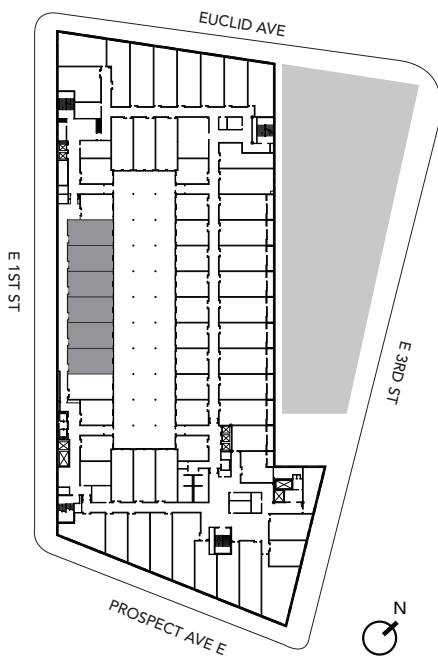

UNIT M	
Unit Type	1 Bed, 1 Bath
Floor	6
Area	938 SF

## FLOOR PLAN

## OVERVIEW FLOOR 6

UNIT M	
Unit Type	1 Bed, 1 Bath
Floors	7, 8
Area	938 SF