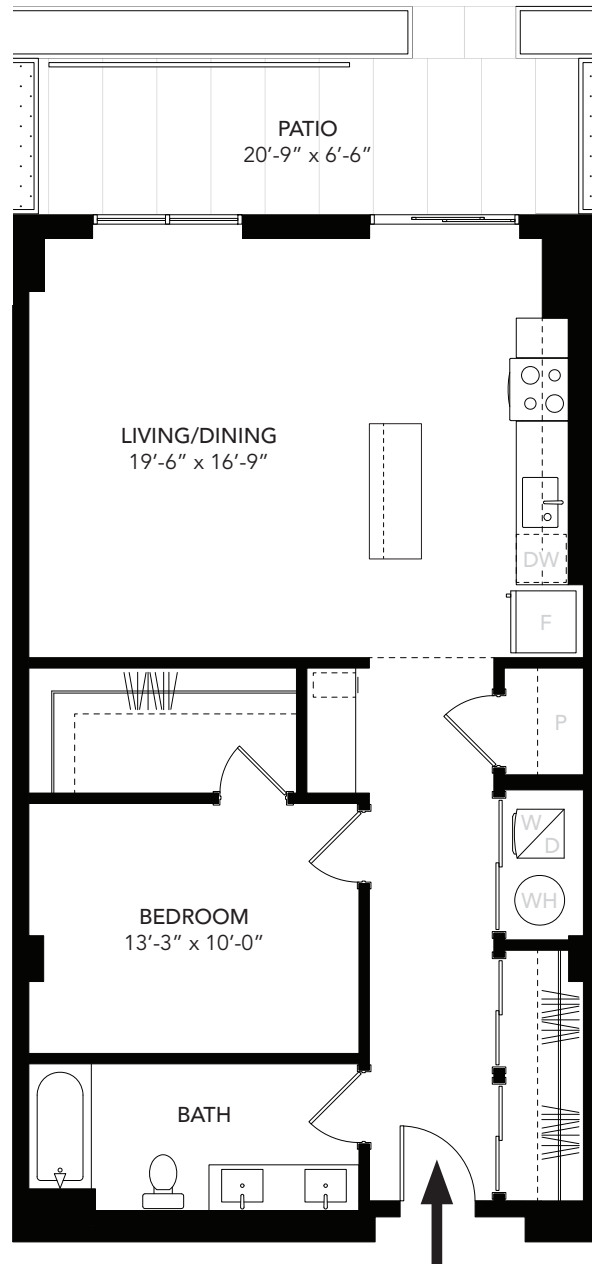

UNIT M	
Unit Type	1 Bed, 1 Bath
Floor	6
Area	938 SF

## FLOOR PLAN

## OVERVIEW FLOOR 6

UNIT M	
Unit Type	1 Bed, 1 Bath
Floors	7, 8
Area	938 SF