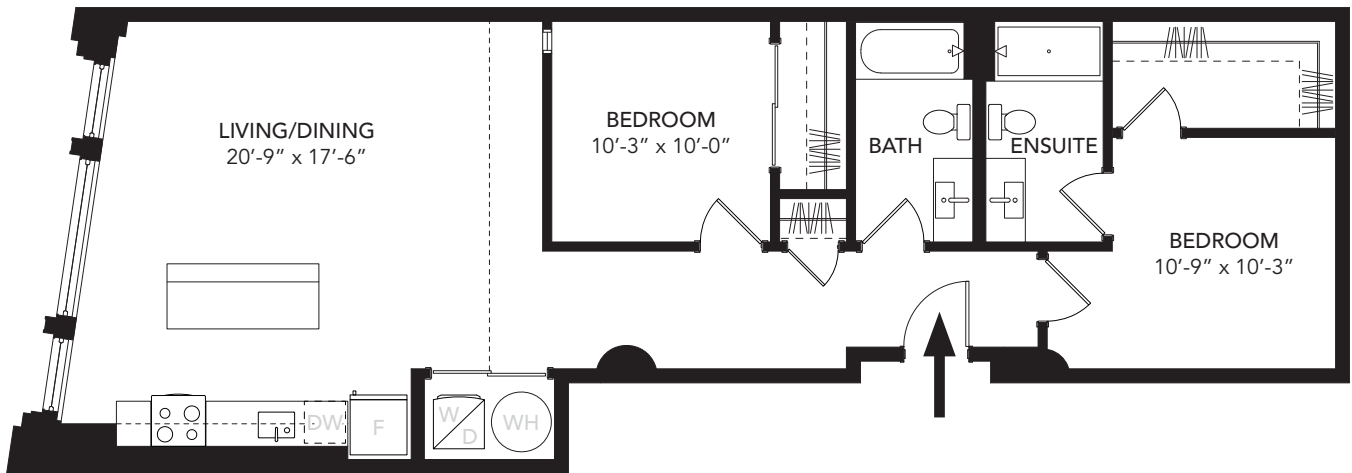

**FLOOR PLAN**

UNIT T2	
Unit Type	2 Bed, 2 Bath
Floors	2 - 8
Area	1,072 SF

**OVERVIEW FLOOR 2**