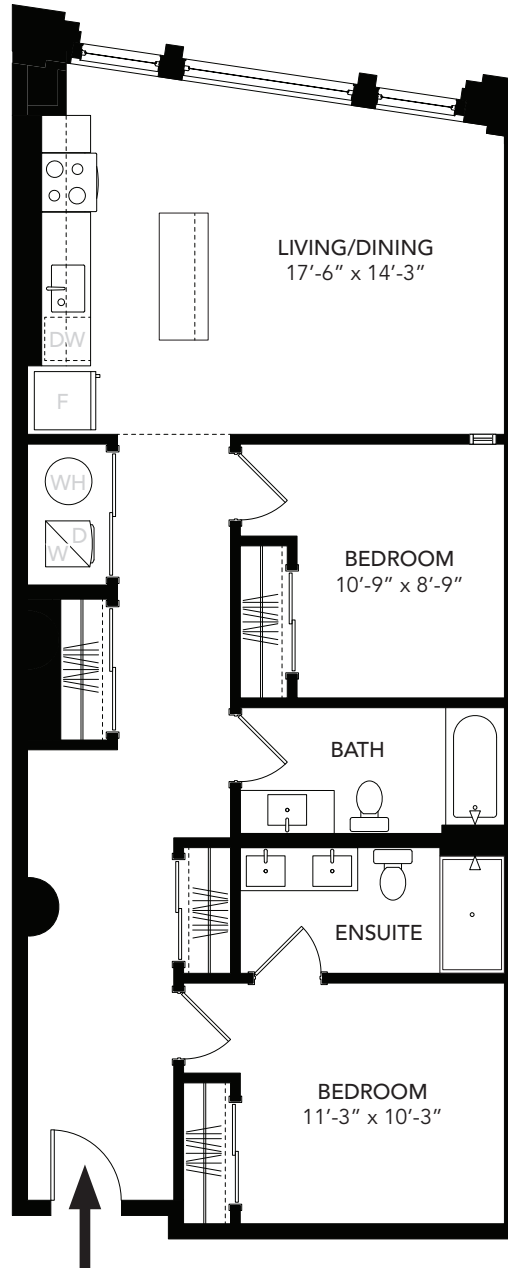

UNIT T	
Unit Type	2 Bed, 2 Bath
Floors	2 - 8
Area	1,022 SF

FLOOR PLAN

OVERVIEW FLOOR 2