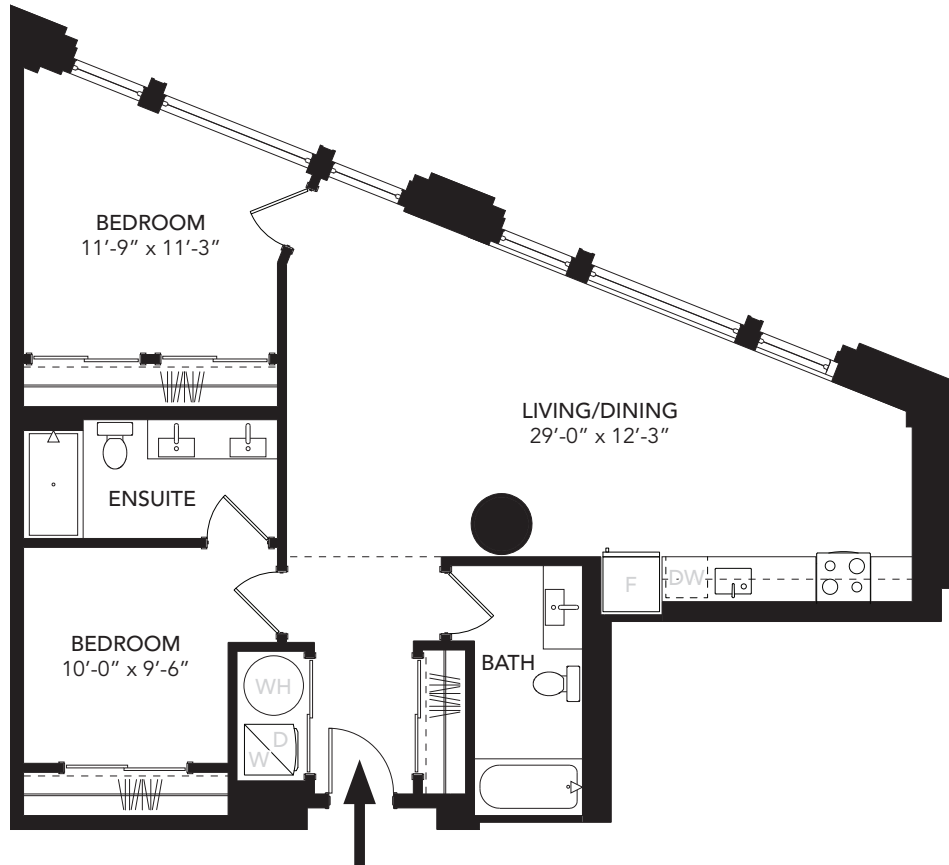

FLOOR PLAN

UNIT S	
Unit Type	2 Bed, 2 Bath
Floors	2 - 8
Area	1,010 SF

OVERVIEW FLOOR 2