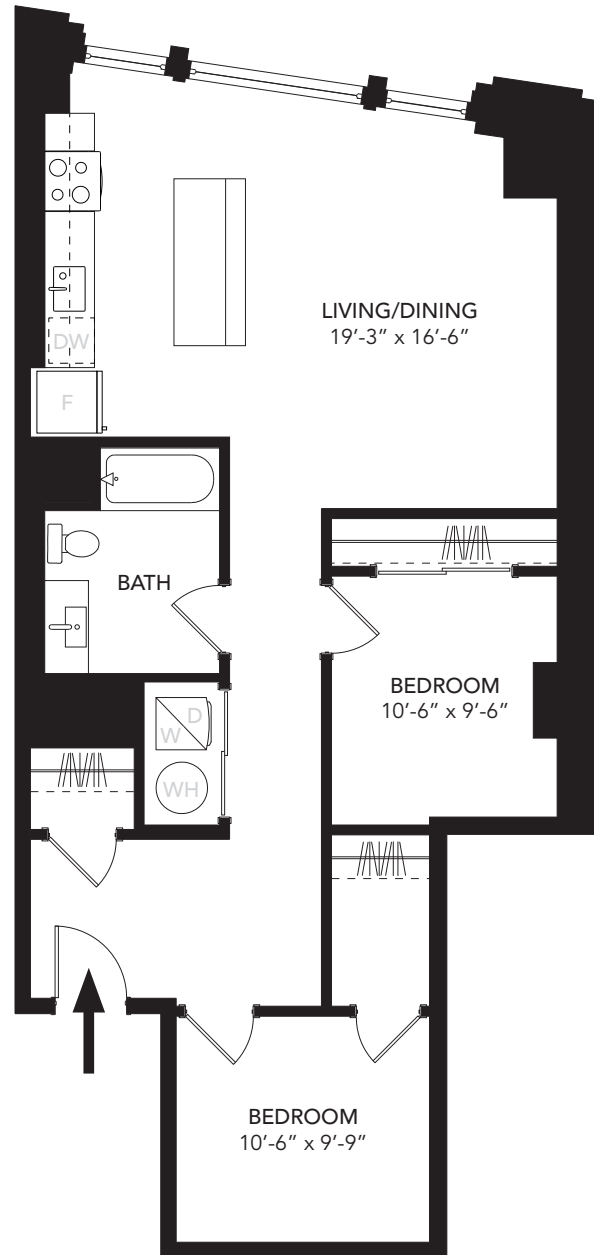

UNIT R	
Unit Type	2 Bed, 1 Bath
Floor	2
Area	955 SF

## FLOOR PLAN

## OVERVIEW FLOOR 2