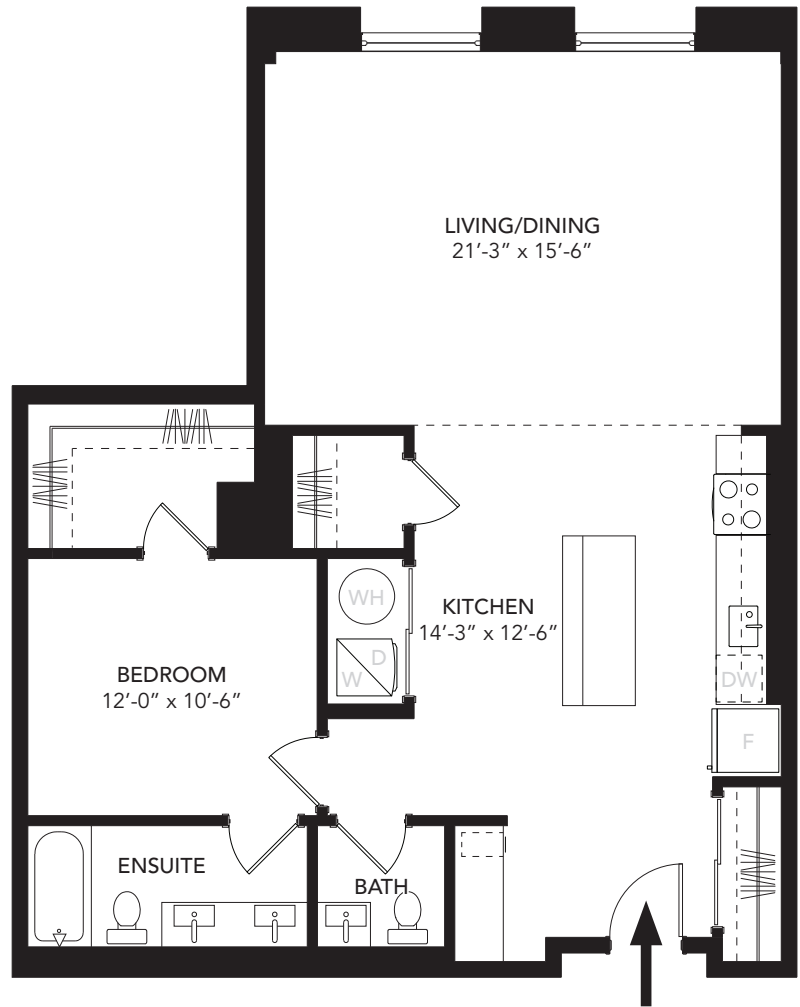

UNIT Q	
Unit Type	1 Bed, 1.5 Bath
Floors	2 - 8
Area	1,080 SF

## FLOOR PLAN

## OVERVIEW FLOOR 2