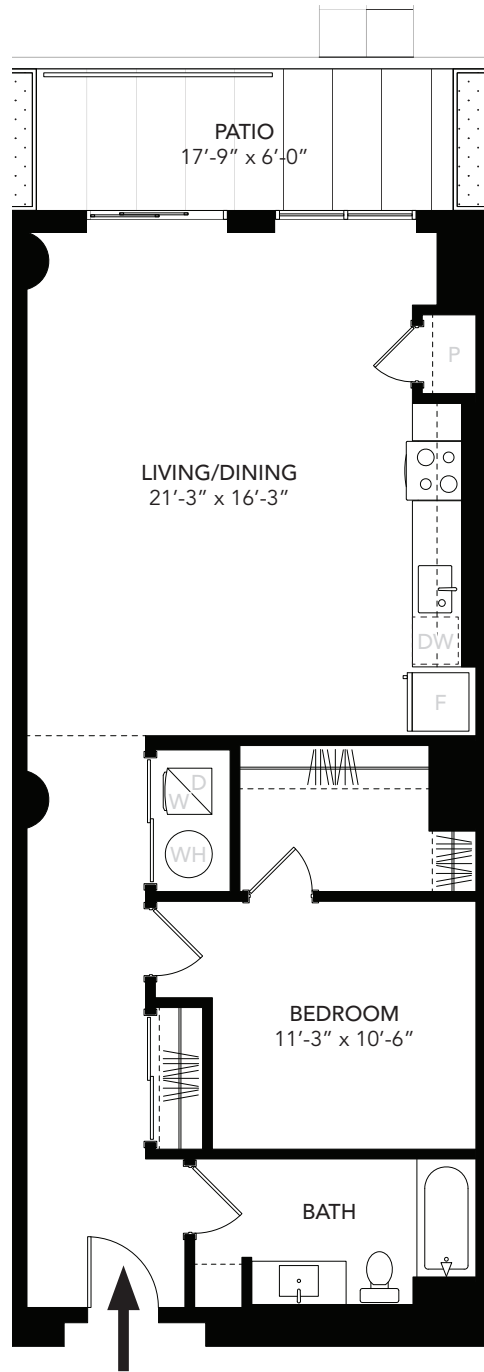

UNIT O	
Unit Type	1 Bed, 1 Bath
Floor	6
Area	946 SF

FLOOR PLAN

OVERVIEW FLOOR 6