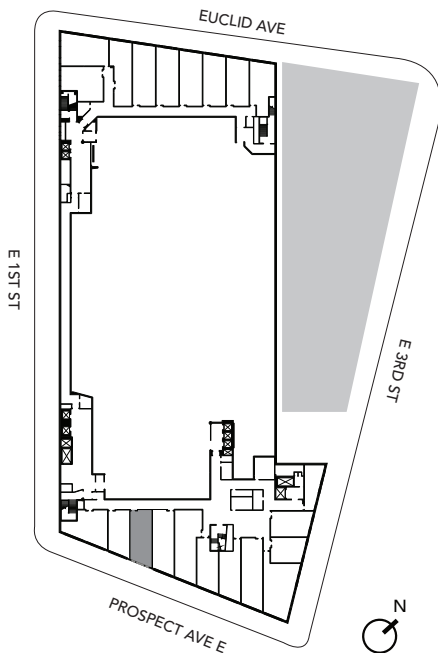

UNIT N	
Unit Type	1 Bed, 1 Bath
Floors	2 - 8
Area	943 SF

FLOOR PLAN

OVERVIEW FLOOR 2

All designs, plans, specifications, sizes, features, dimensions, materials and prices are for graphic representation only and are subject to change without notice. Rooms, dimensions and square footage are only approximations and are representative only and the Developer/ Owner reserves the right, without notice or approval to make changes and substitutions to or remove features, materials, appliances and equipment itemized herein. E. & O.E. April 2019.