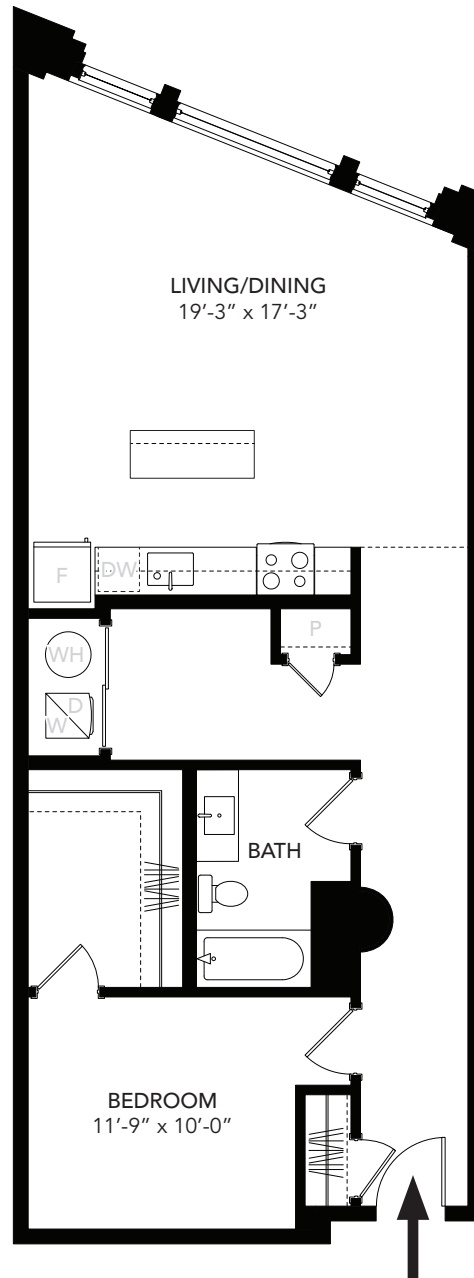

UNIT N	
Unit Type	1 Bed, 1 Bath
Floors	2 - 8
Area	943 SF

FLOOR PLAN

OVERVIEW FLOOR 2

All designs, plans, specifications, sizes, features, dimensions, materials and prices are for graphic representation only and are subject to change without notice. Rooms, dimensions and square footage are only approximations and are representative only and the Developer/ Owner reserves the right, without notice or approval to make changes and substitutions to or remove features, materials, appliances and equipment itemized herein. E. & O.E. April 2019.