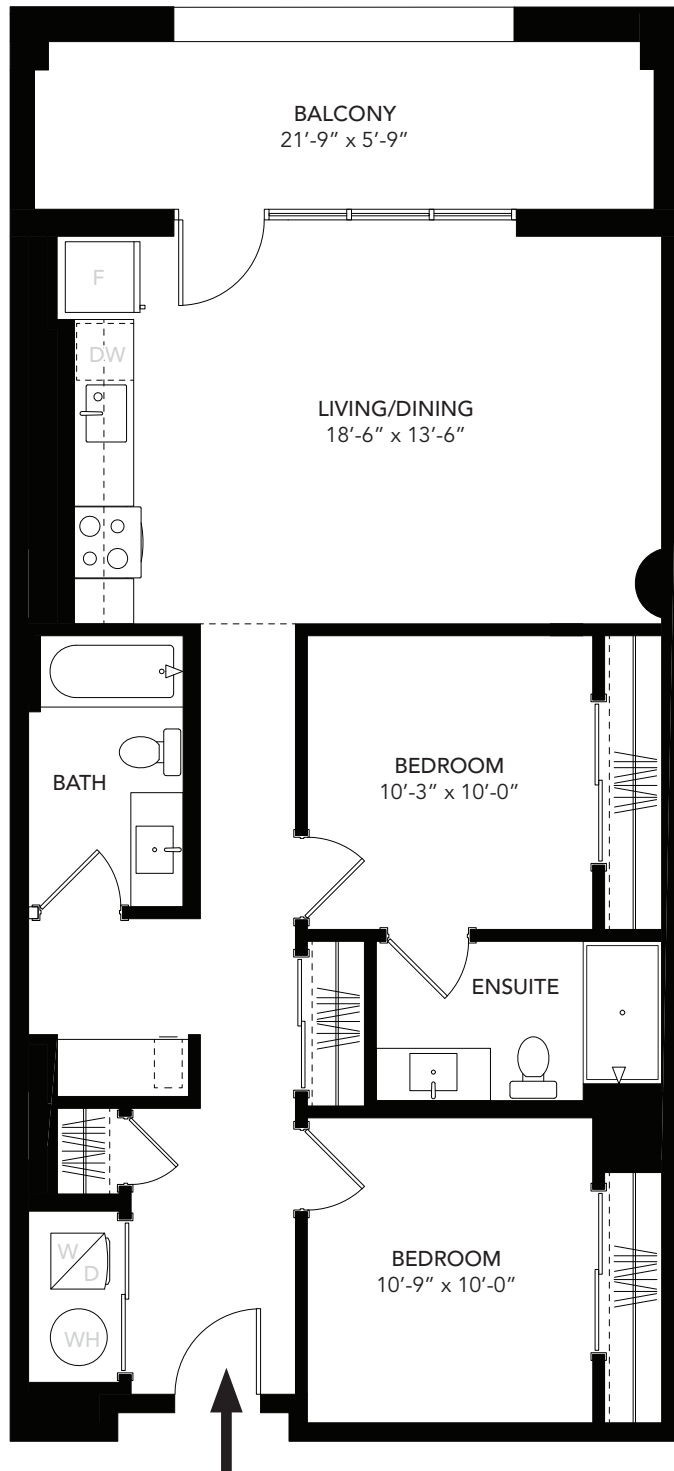

UNIT U2	
Unit Type	2 Bed, 2 Bath
Floors	5 - 9
Area	1,120 SF

FLOOR PLAN

OVERVIEW FLOOR 5