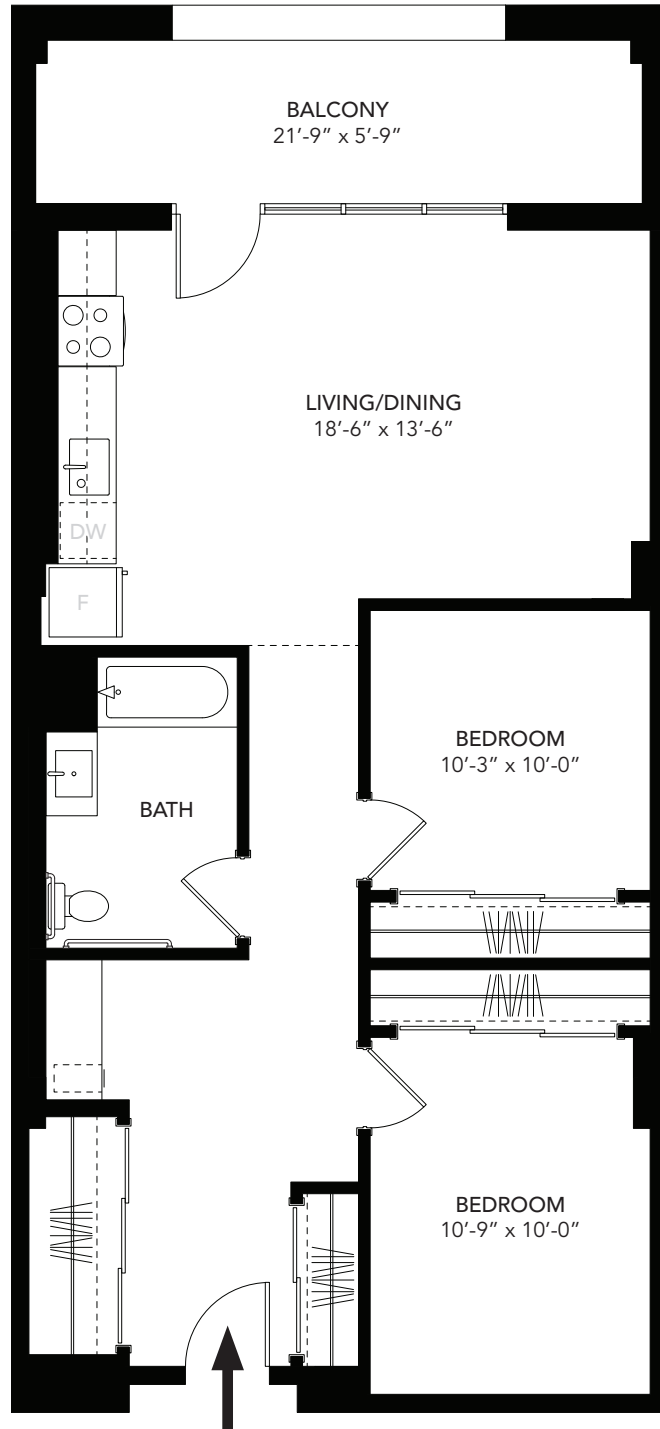

UNIT U9		ADA
Unit Type	2 Bed, 1 Bath	
Floor	9	
Area	1,120 SF	

## FLOOR PLAN

## OVERVIEW FLOOR 9