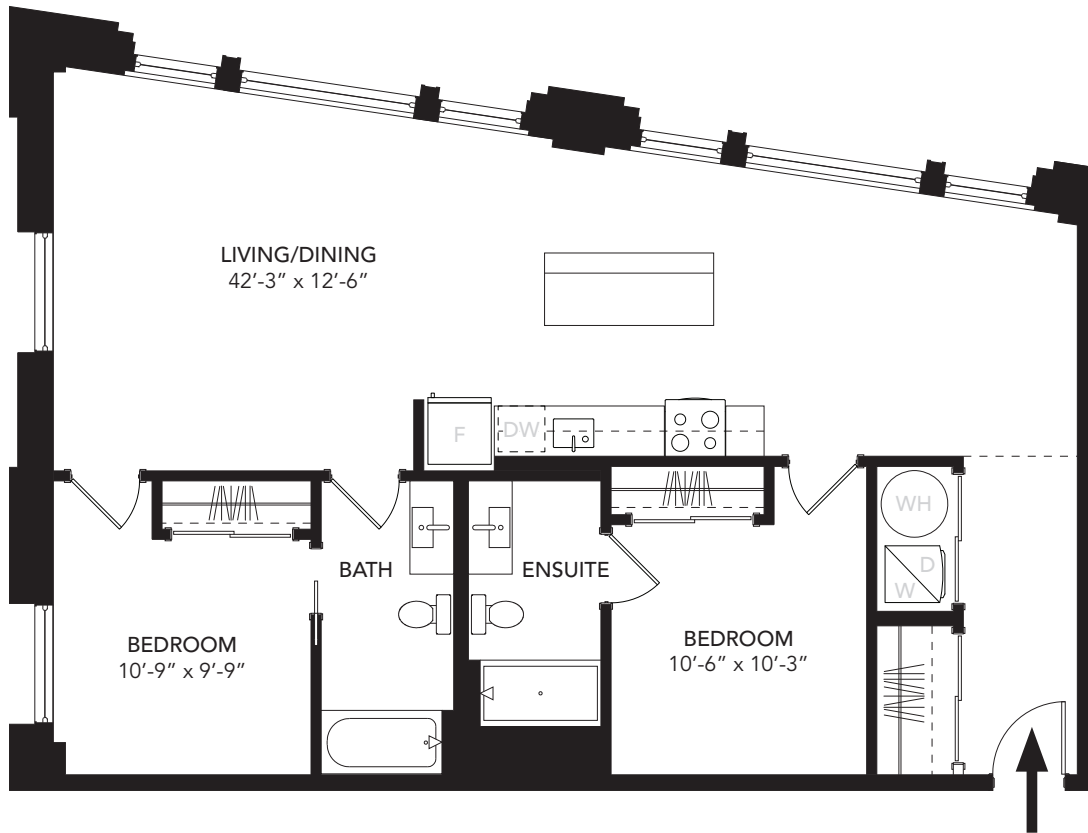

**FLOOR PLAN**

UNIT V	
Unit Type	2 Bed, 2 Bath
Floors	2 - 8
Area	1,133 SF

**OVERVIEW FLOOR 2**