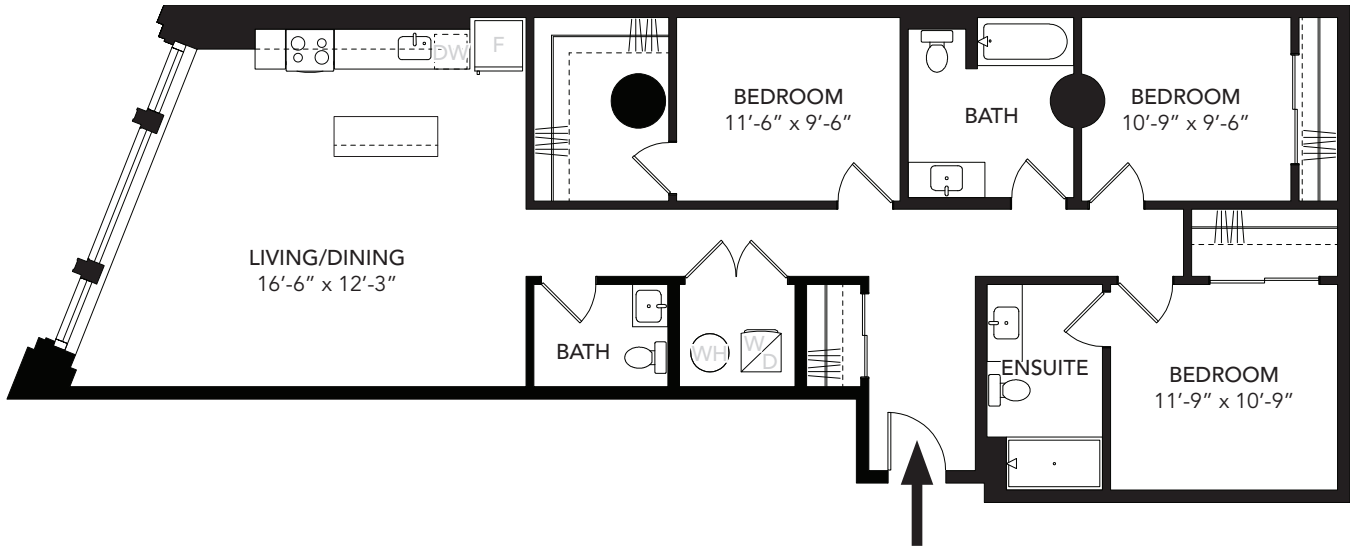

**FLOOR PLAN**

UNIT Z	
Unit Type	3 Bed, 2.5 Bath
Floors	2 - 8
Area	1,413 SF

**OVERVIEW FLOOR 2**