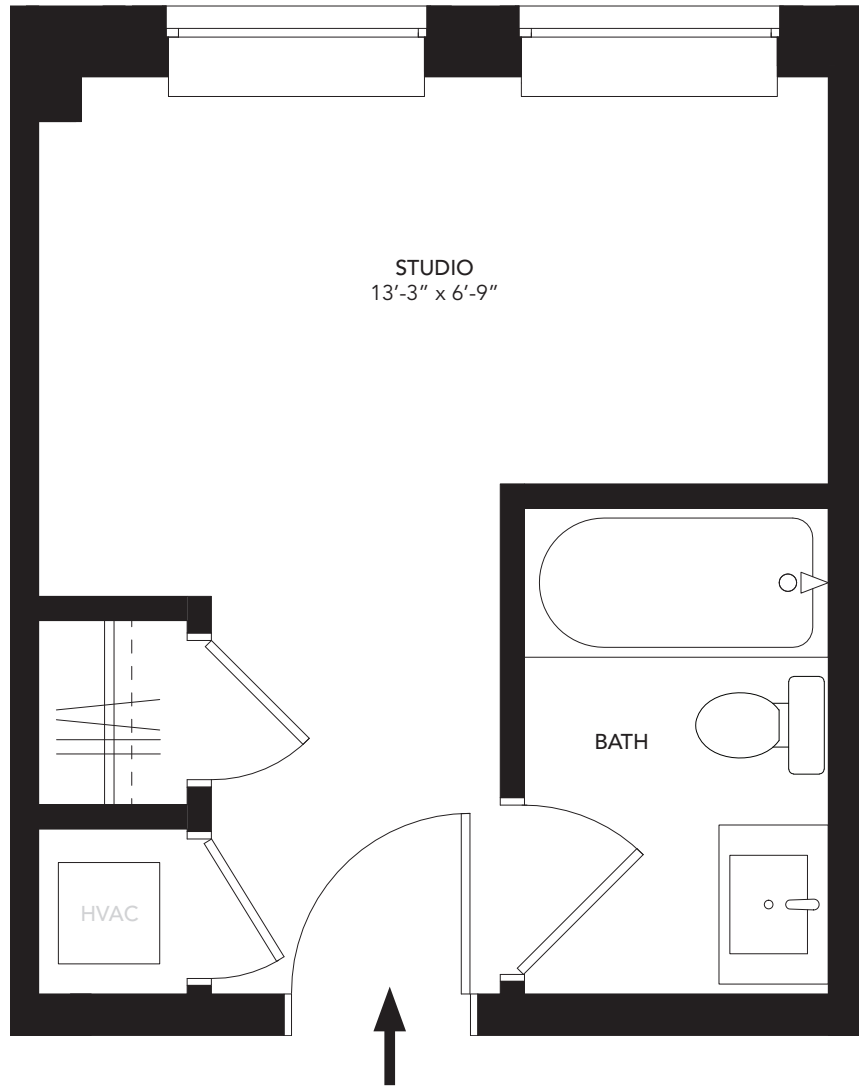

GUEST	
Unit Type	Studio, 1 Bath
Floor	6
Area	204 SF

FLOOR PLAN

OVERVIEW FLOOR 6

All designs, plans, specifications, sizes, features, dimensions, materials and prices are for graphic representation only and are subject to change without notice. Rooms, dimensions and square footage are only approximations and are representative only and the Developer/ Owner reserves the right, without notice or approval to make changes and substitutions to or remove features, materials, appliances and equipment itemized herein. E. & O.E. April 2019.