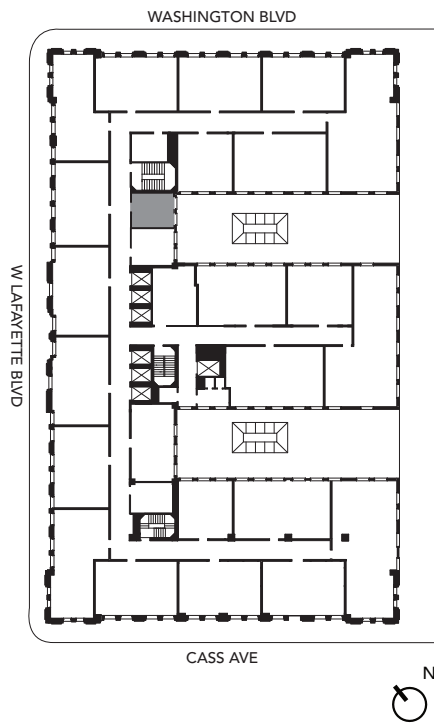

GUEST	
Unit Type	Studio, 1 Bath
Floor	6
Area	204 SF

FLOOR PLAN

OVERVIEW FLOOR 6

All designs, plans, specifications, sizes, features, dimensions, materials and prices are for graphic representation only and are subject to change without notice. Rooms, dimensions and square footage are only approximations and are representative only and the Developer/ Owner reserves the right, without notice or approval to make changes and substitutions to or remove features, materials, appliances and equipment itemized herein. E. & O.E. April 2019.