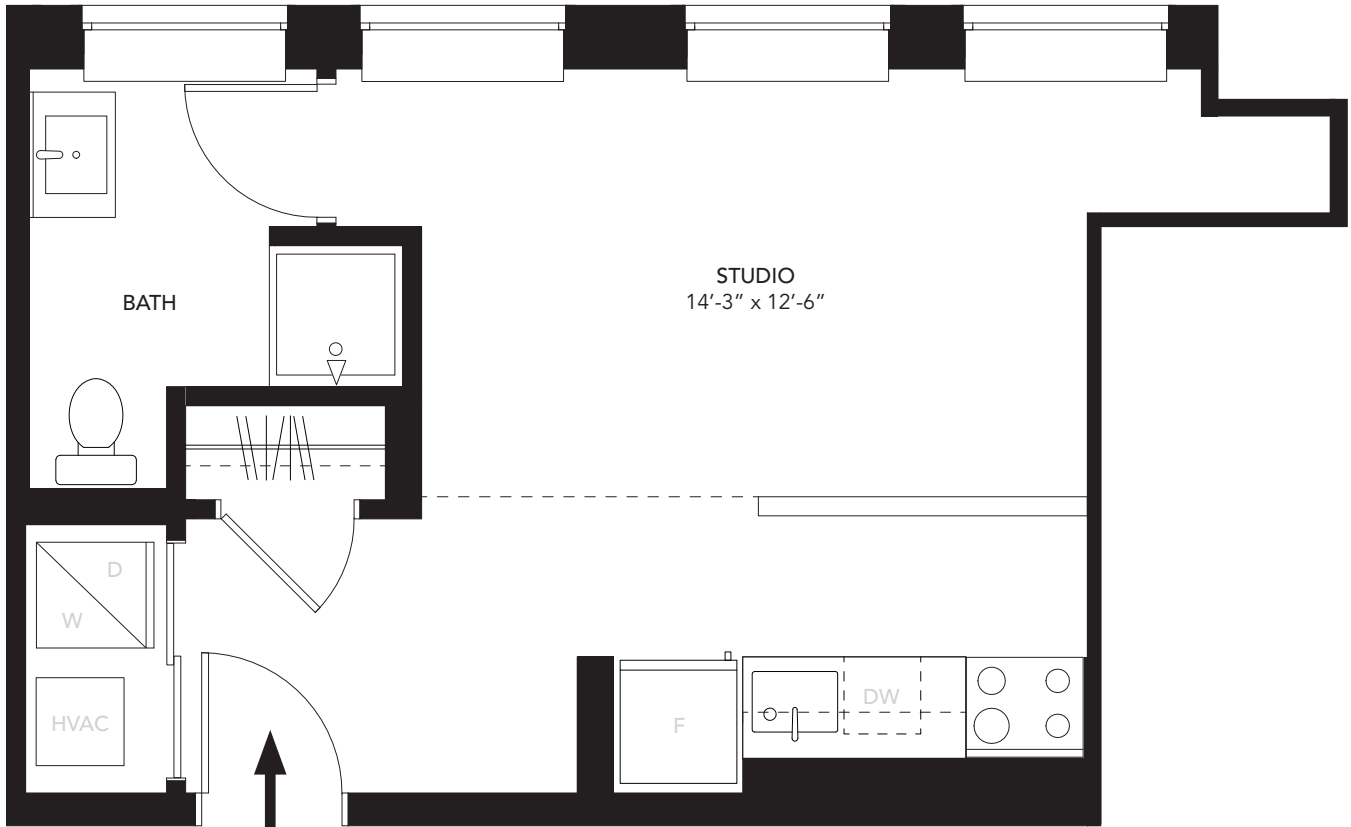

FLOOR PLAN

UNIT A	
Unit Type	Studio, 1 Bath
Floor	5
Area	419 SF

OVERVIEW FLOOR 5

All designs, plans, specifications, sizes, features, dimensions, materials and prices are for graphic representation only and are subject to change without notice. Rooms, dimensions and square footage are only approximations and are representative only and the Developer/ Owner reserves the right, without notice or approval to make changes and substitutions to or remove features, materials, appliances and equipment itemized herein. E. & O.E. April 2019.