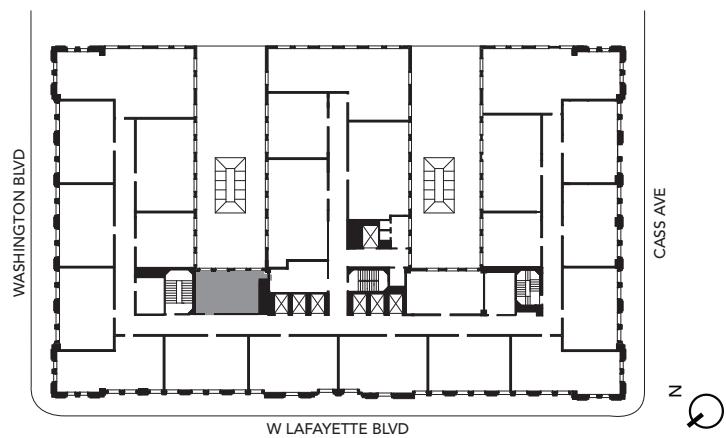

FLOOR PLAN

UNIT A	
Unit Type	Studio, 1 Bath
Floor	5
Area	419 SF

OVERVIEW FLOOR 5

All designs, plans, specifications, sizes, features, dimensions, materials and prices are for graphic representation only and are subject to change without notice. Rooms, dimensions and square footage are only approximations and are representative only and the Developer/ Owner reserves the right, without notice or approval to make changes and substitutions to or remove features, materials, appliances and equipment itemized herein. E. & O.E. April 2019.