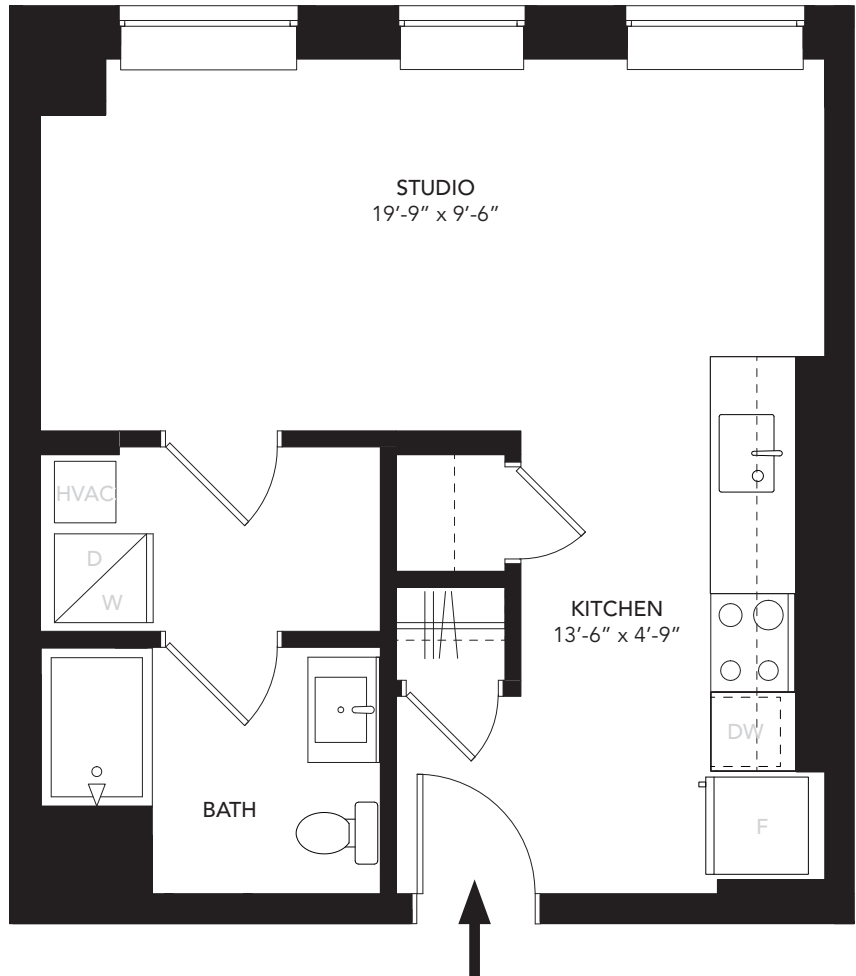

UNIT B	
Unit Type	Studio, 1 Bath
Floors	4 - 6
Area	425 SF

FLOOR PLAN

OVERVIEW FLOOR 4