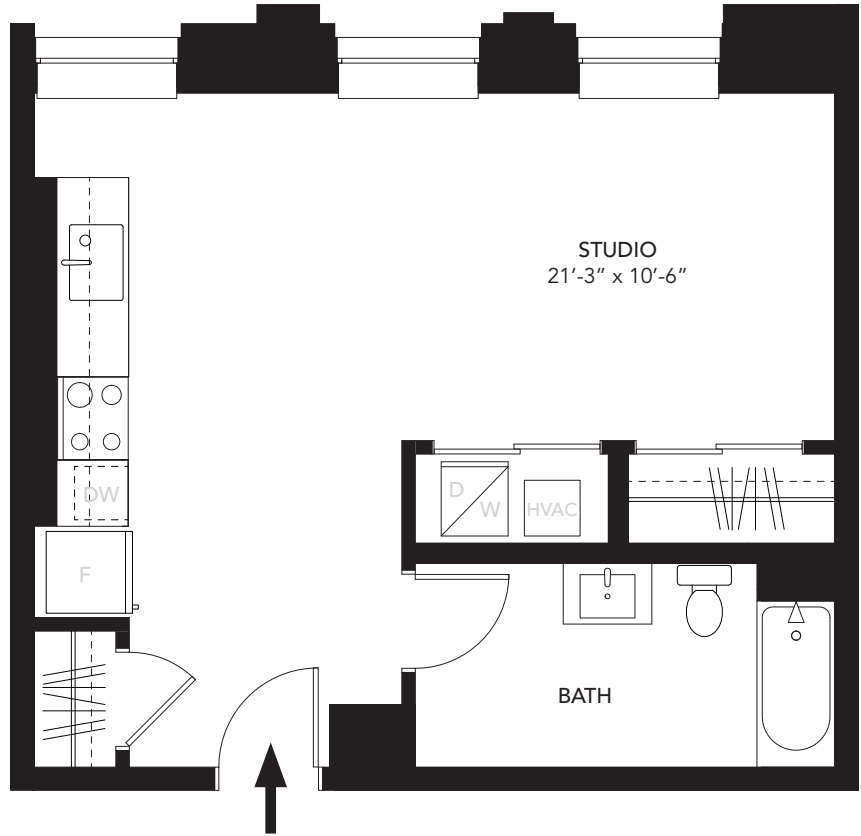

UNIT D	
Unit Type	Studio, 1 Bath
Floor	7
Area	530 SF

### FLOOR PLAN

### OVERVIEW FLOOR 7