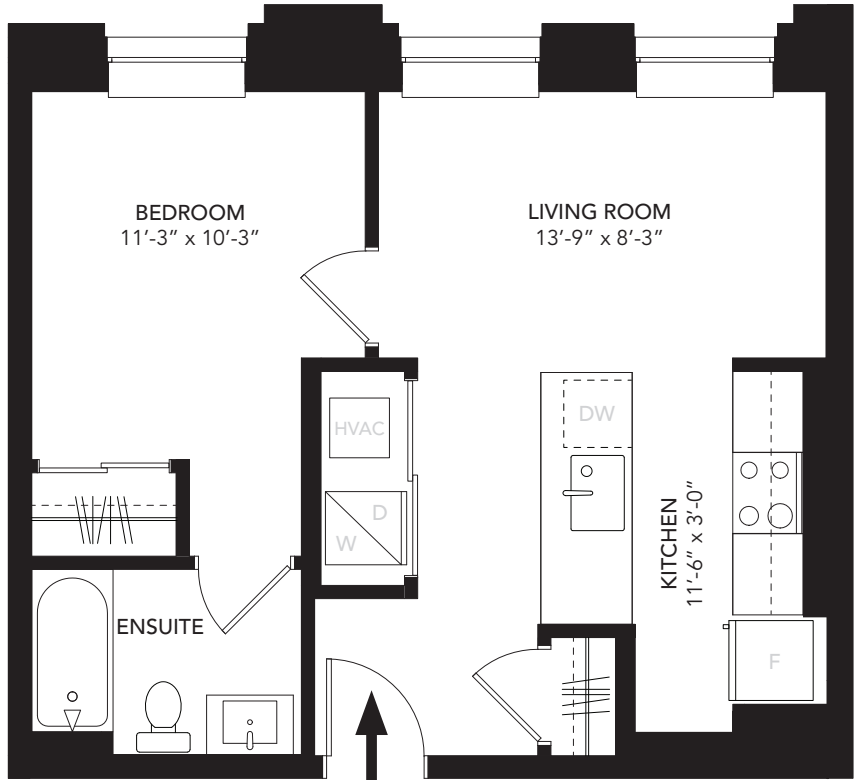

UNIT E	
Unit Type	1 Bed, 1 Bath
Floors	7 - 13
Area	499 SF

FLOOR PLAN

OVERVIEW FLOOR 9

All designs, plans, specifications, sizes, features, dimensions, materials and prices are for graphic representation only and are subject to change without notice. Rooms, dimensions and square footage are only approximations and are representative only and the Developer/ Owner reserves the right, without notice or approval to make changes and substitutions to or remove features, materials, appliances and equipment itemized herein. E. & O.E. April 2019.