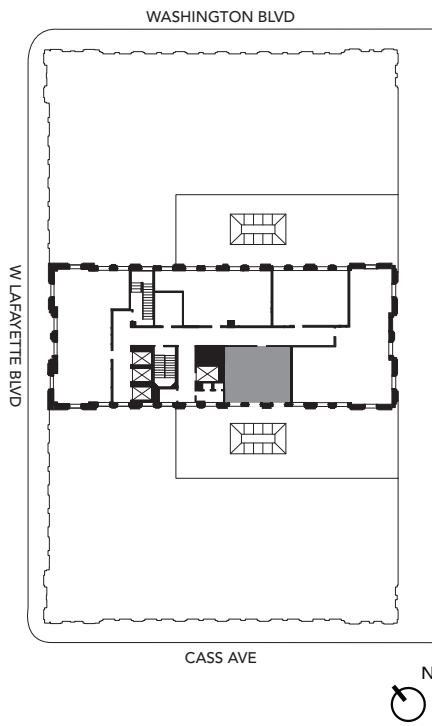

UNIT E	
Unit Type	1 Bed, 1 Bath
Floors	7 - 13
Area	499 SF

FLOOR PLAN

OVERVIEW FLOOR 9

All designs, plans, specifications, sizes, features, dimensions, materials and prices are for graphic representation only and are subject to change without notice. Rooms, dimensions and square footage are only approximations and are representative only and the Developer/ Owner reserves the right, without notice or approval to make changes and substitutions to or remove features, materials, appliances and equipment itemized herein. E. & O.E. April 2019.