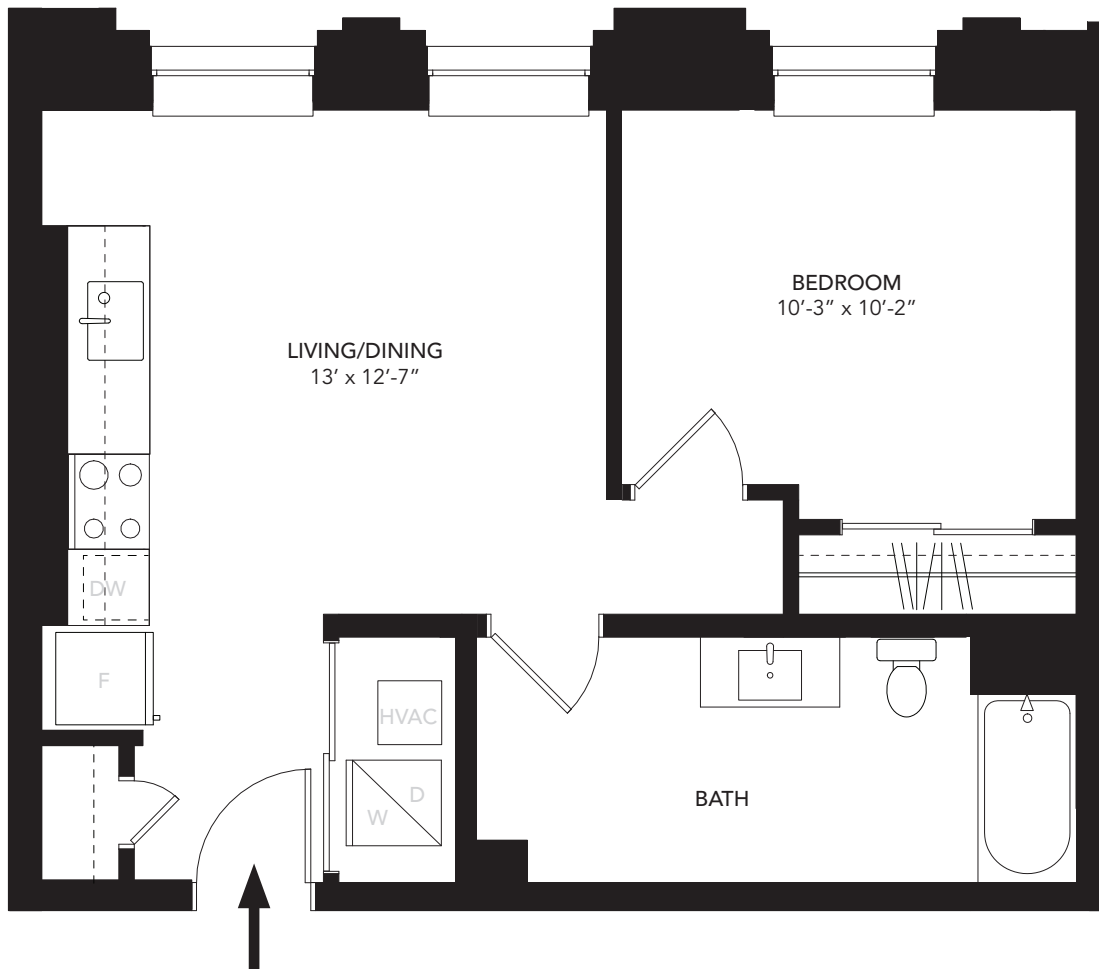

FLOOR PLAN

UNIT F2	
Unit Type	1 Bed, 1 Bath
Floors	7 - 13
Area	551 SF

OVERVIEW

FLOOR 9