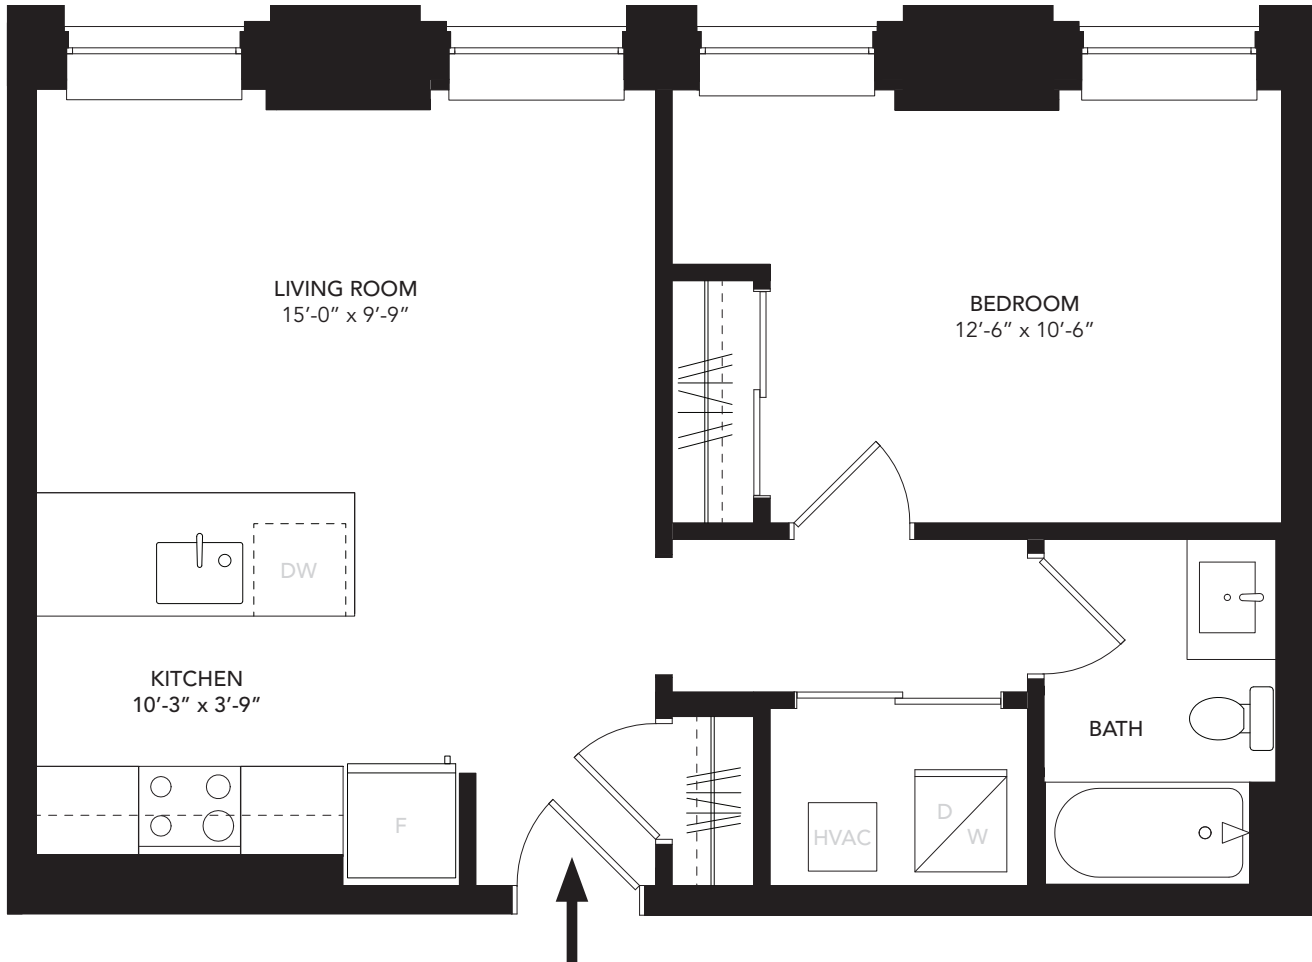

FLOOR PLAN

UNIT G	
Unit Type	1 Bed, 1 Bath
Floors	4 - 6
Area	579 SF

OVERVIEW

FLOOR 4