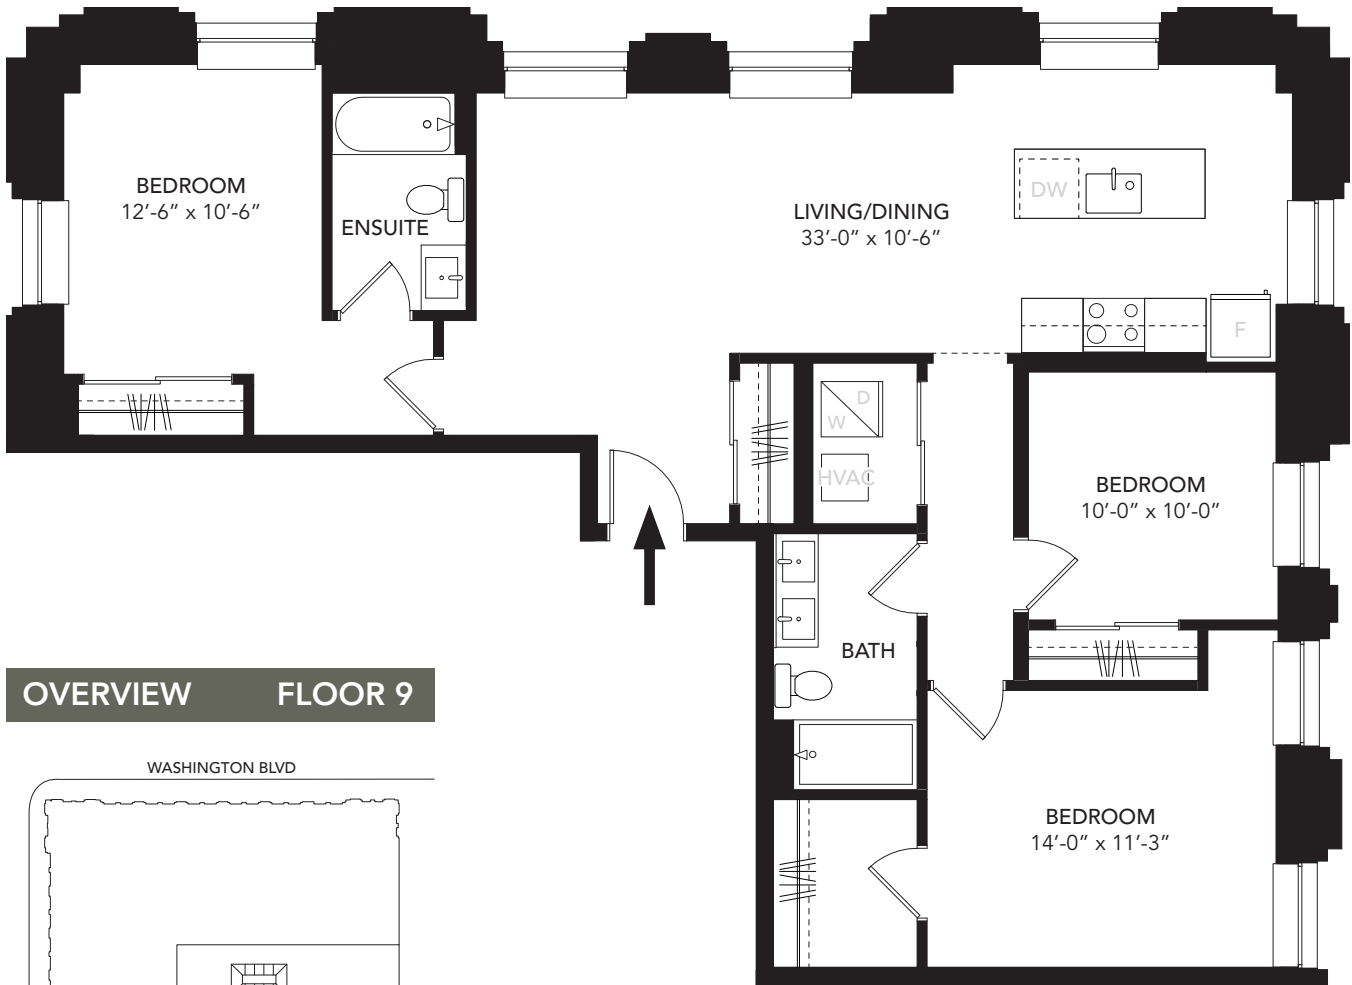

FLOOR PLAN

OVERVIEW FLOOR 9

UNIT N	
Unit Type	3 Bed, 2 Bath
Levels	7 - 13
Area	1,234 SF