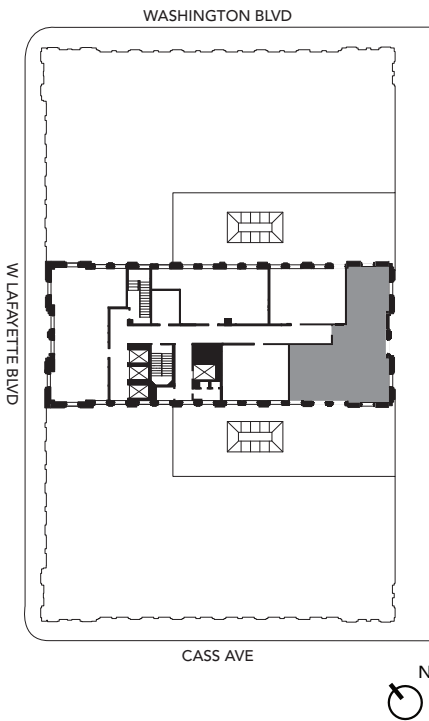

FLOOR PLAN

OVERVIEW FLOOR 9

UNIT N	
Unit Type	3 Bed, 2 Bath
Levels	7 - 13
Area	1,234 SF