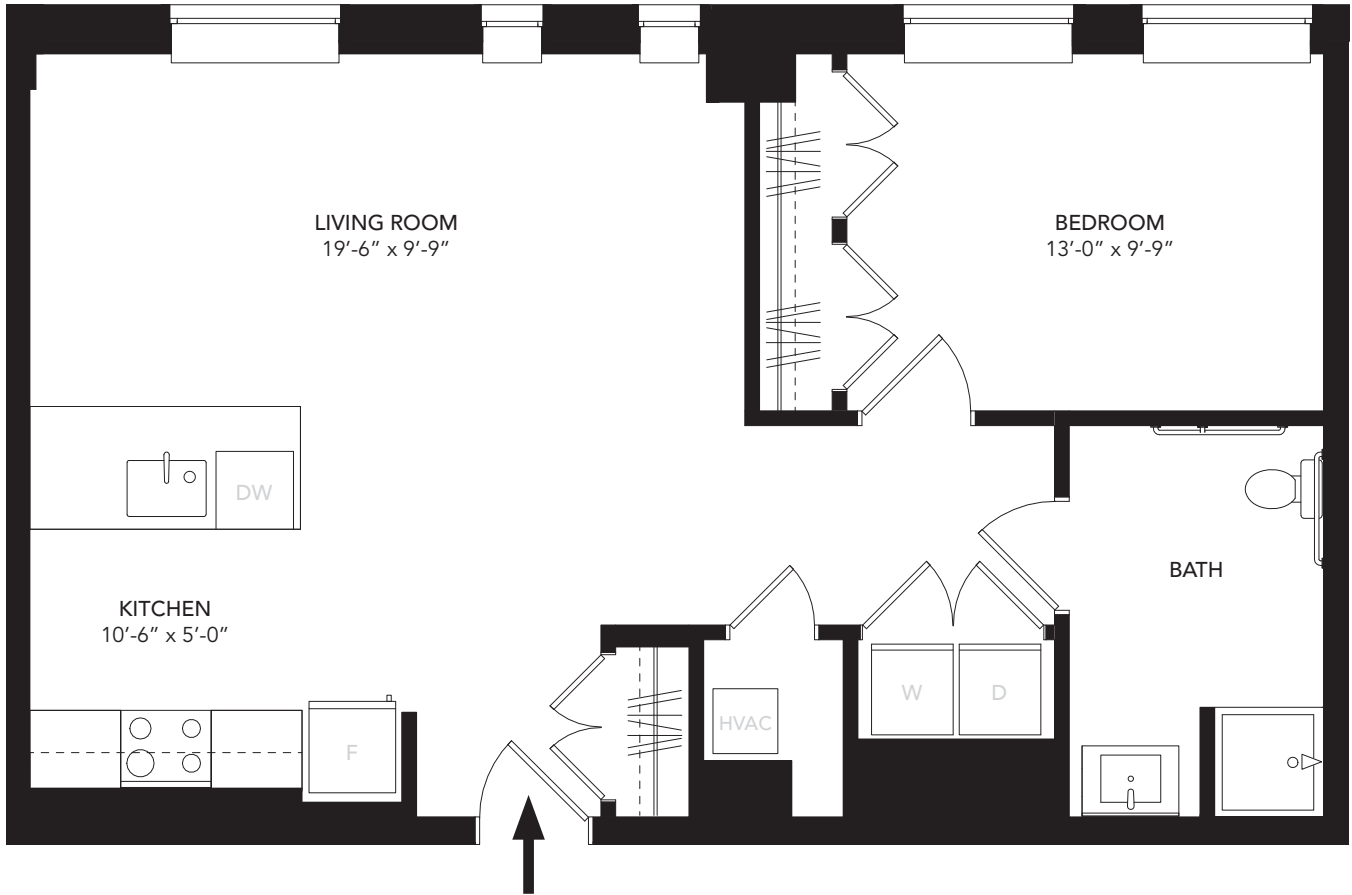

FLOOR PLAN

UNIT J		ADA
Unit Type	1 Bed, 1 Bath	
Floors	4 - 5	
Area	736 SF	

OVERVIEW

FLOOR 4