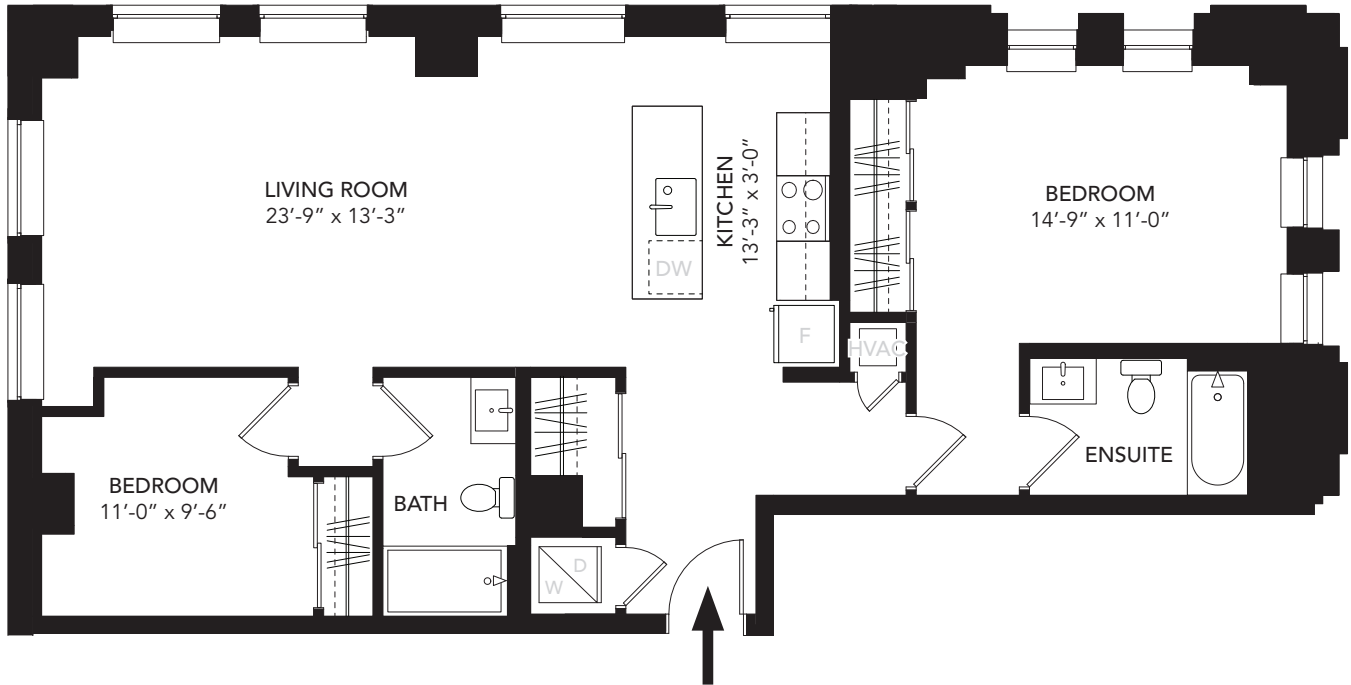

FLOOR PLAN

UNIT L3	
Unit Type	2 Bed, 2 Bath
Floors	5, 6
Area	1,017 SF

OVERVIEW FLOOR 6