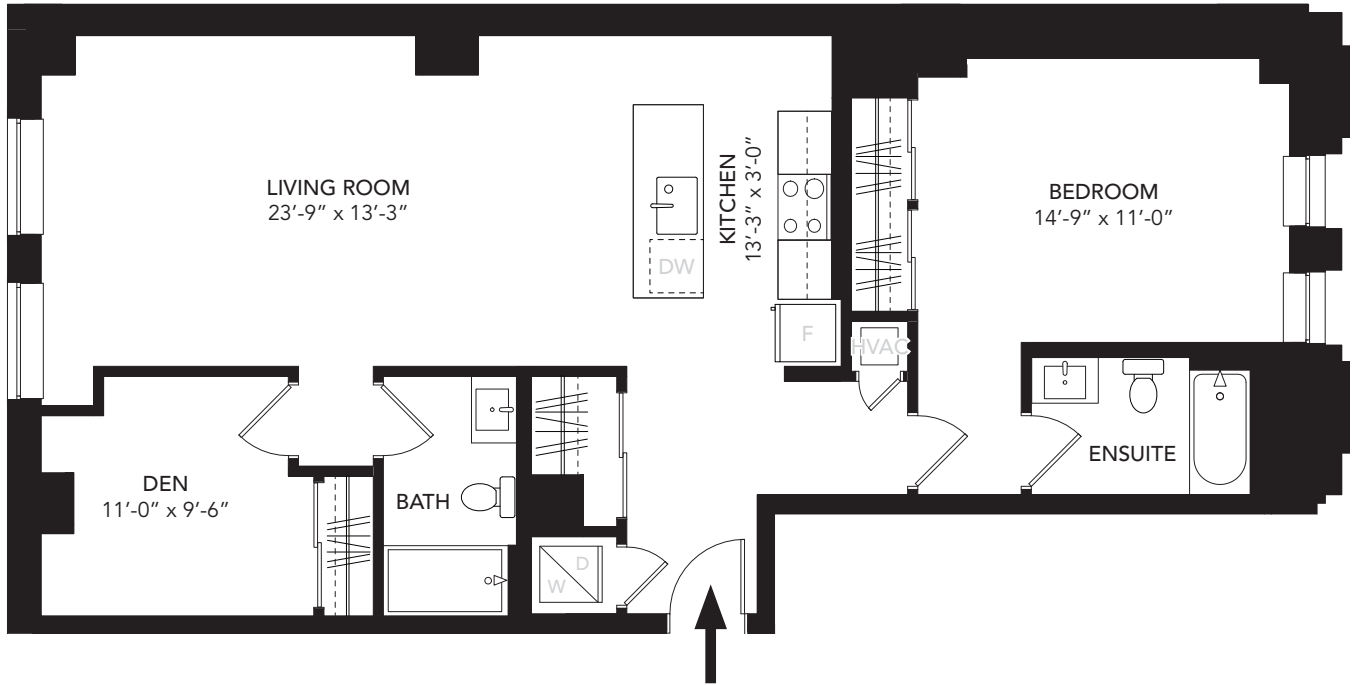

FLOOR PLAN

UNIT L2	
Unit Type	1 Bed, 2 Bath, Den
Floors	4
Area	1,017 SF

OVERVIEW FLOOR 4