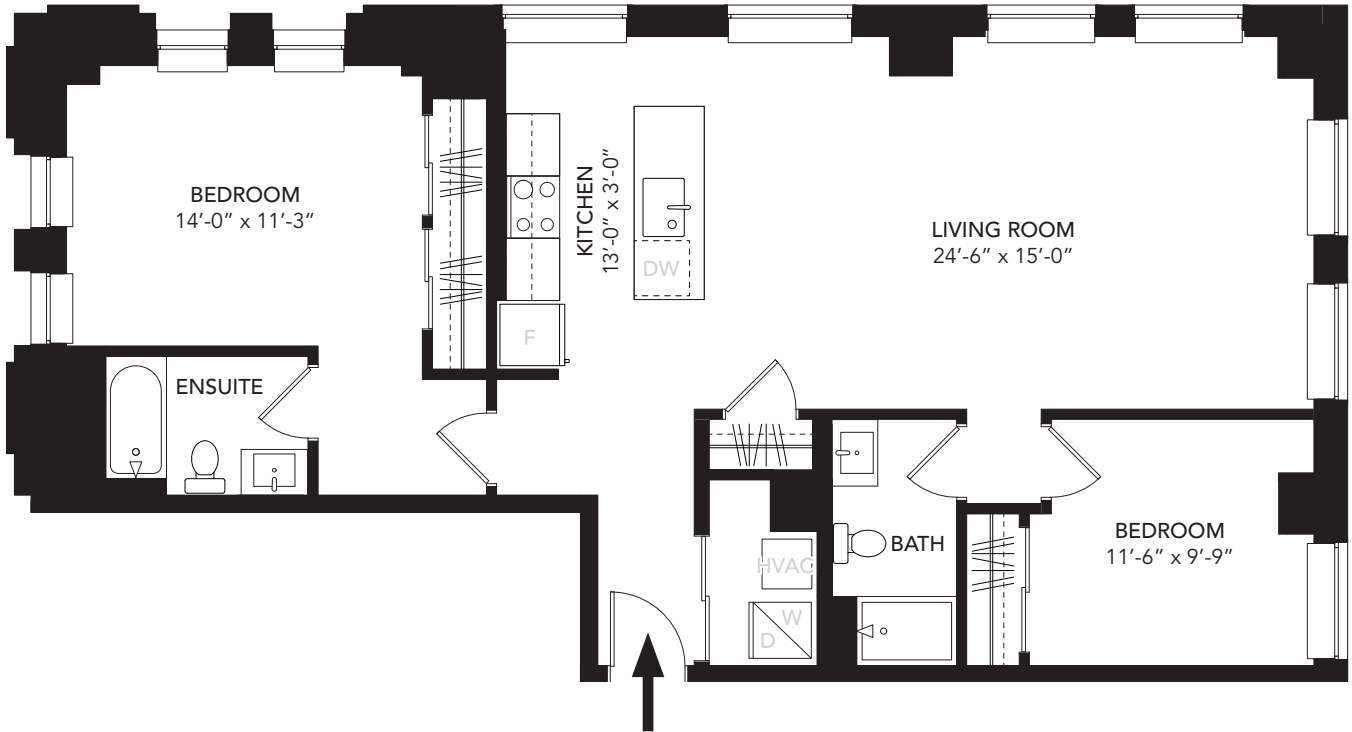

FLOOR PLAN

UNIT L

Unit Type	2 Bed, 2 Bath
Floors	4 - 6
Area	1,061 SF

OVERVIEW

FLOOR 6