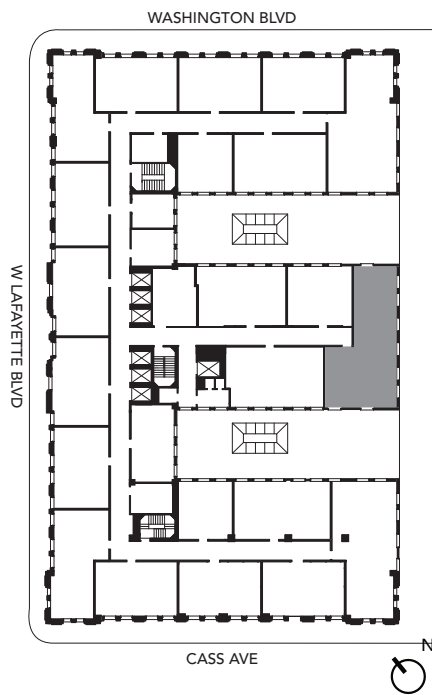

| UNIT K | |
|-----------|---------------|
| Unit Type | 2 Bed, 2 Bath |
| Floors | 4 - 6 |
| Area | 1,045 SF |

FLOOR PLAN

OVERVIEW FLOOR 6

All designs, plans, specifications, sizes, features, dimensions, materials and prices are for graphic representation only and are subject to change without notice. Rooms, dimensions and square footage are only approximations and are representative only and the Developer/ Owner reserves the right, without notice or approval to make changes and substitutions to or remove features, materials, appliances and equipment itemized herein. E. & O.E. April 2019.