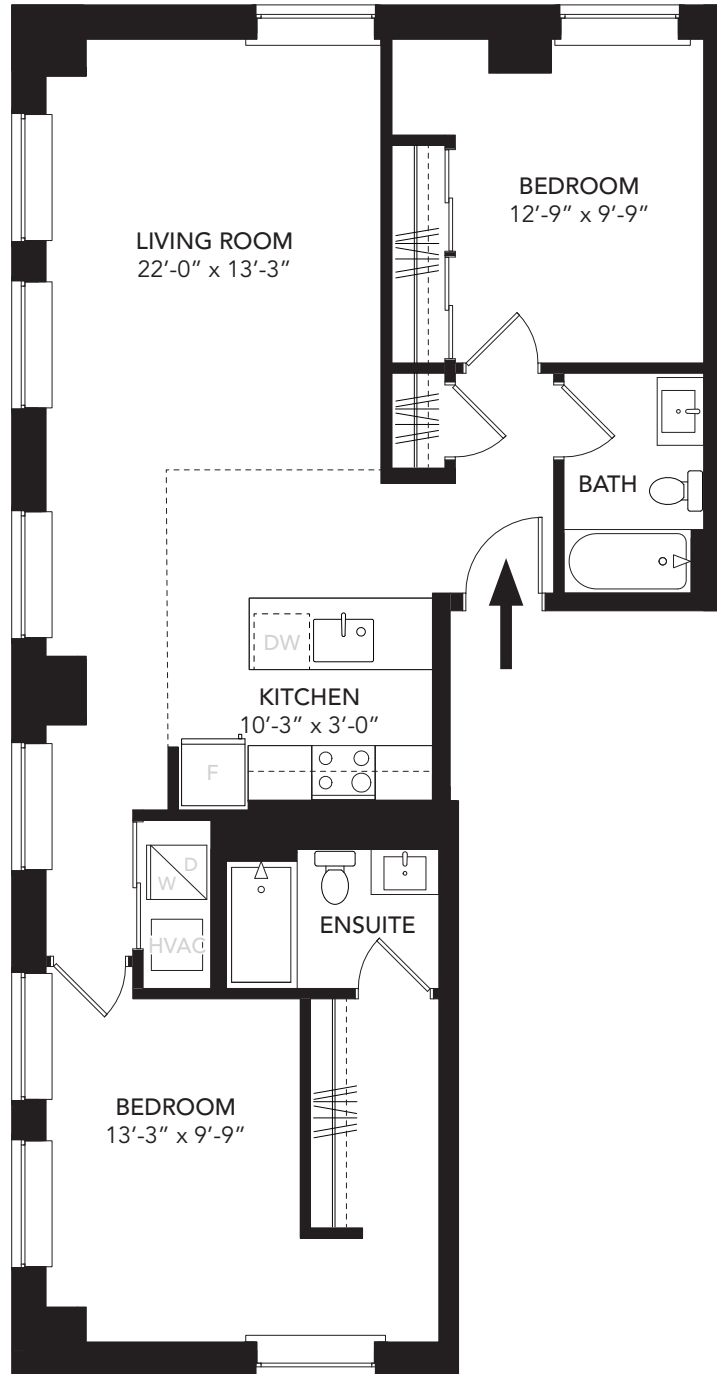

| UNIT K | |
|-----------|---------------|
| Unit Type | 2 Bed, 2 Bath |
| Floors | 4 - 6 |
| Area | 1,045 SF |

FLOOR PLAN

OVERVIEW FLOOR 6

All designs, plans, specifications, sizes, features, dimensions, materials and prices are for graphic representation only and are subject to change without notice. Rooms, dimensions and square footage are only approximations and are representative only and the Developer/ Owner reserves the right, without notice or approval to make changes and substitutions to or remove features, materials, appliances and equipment itemized herein. E. & O.E. April 2019.