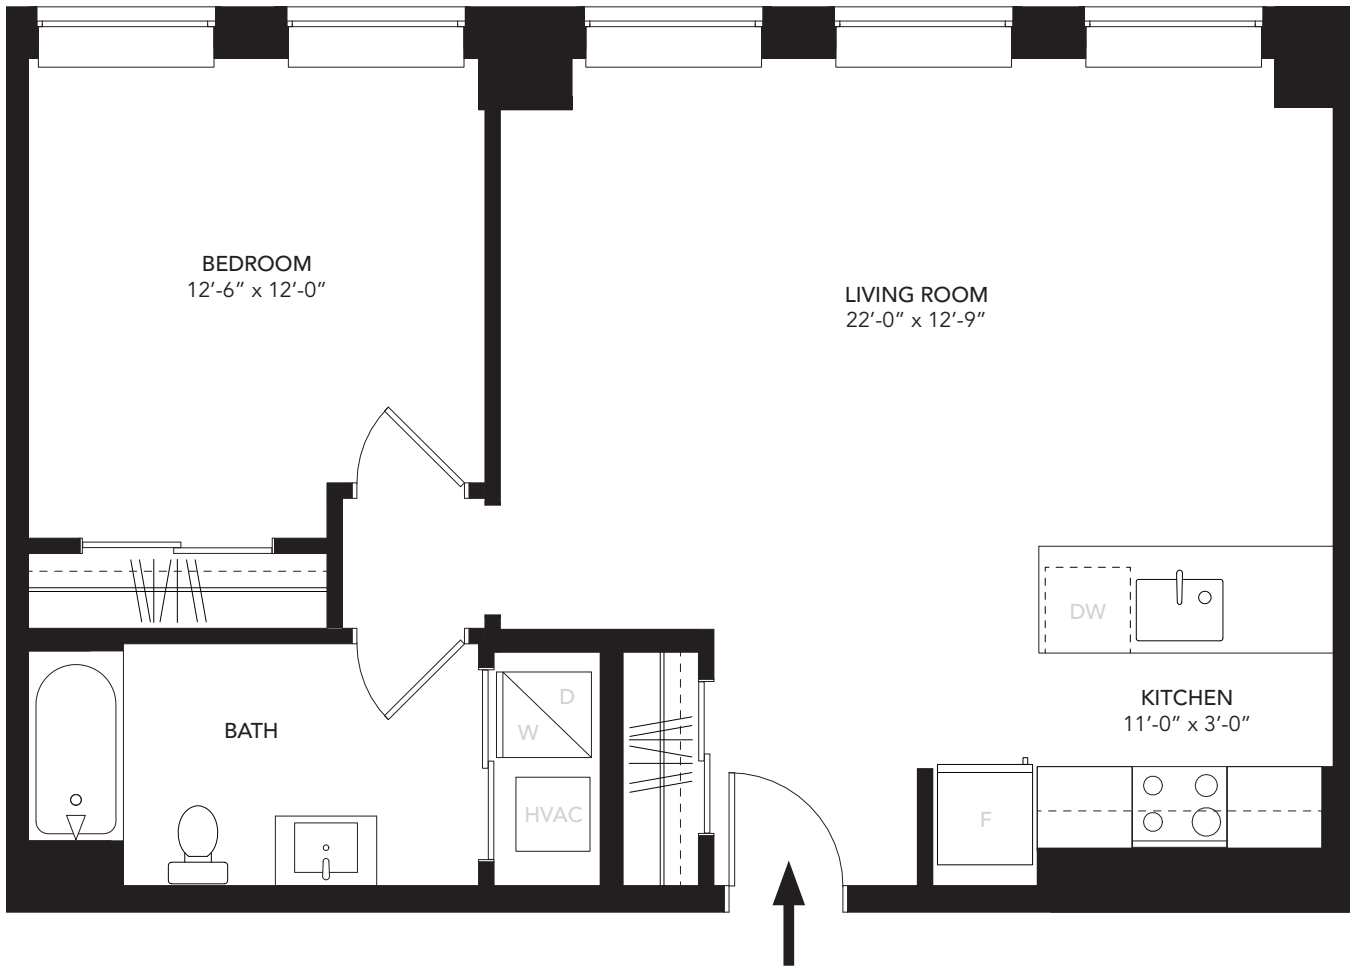

FLOOR PLAN

UNIT J

Unit Type	1 Bed, 1 Bath
Floors	4 - 6
Area	776 SF

OVERVIEW

FLOOR 6