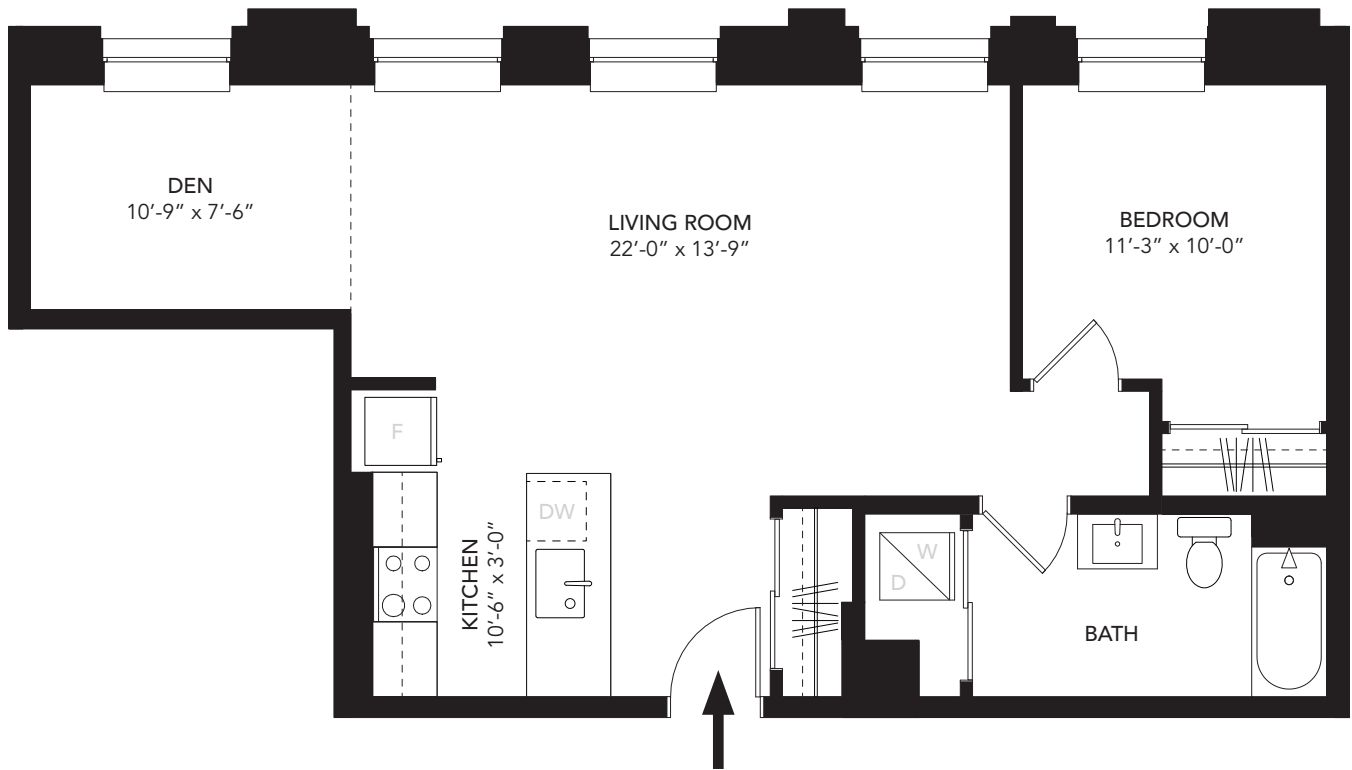

FLOOR PLAN

UNIT I	
Unit Type	1 Bed, 1 Bath, Den
Floors	9, 11, 13
Area	719 SF

OVERVIEW

FLOOR 9