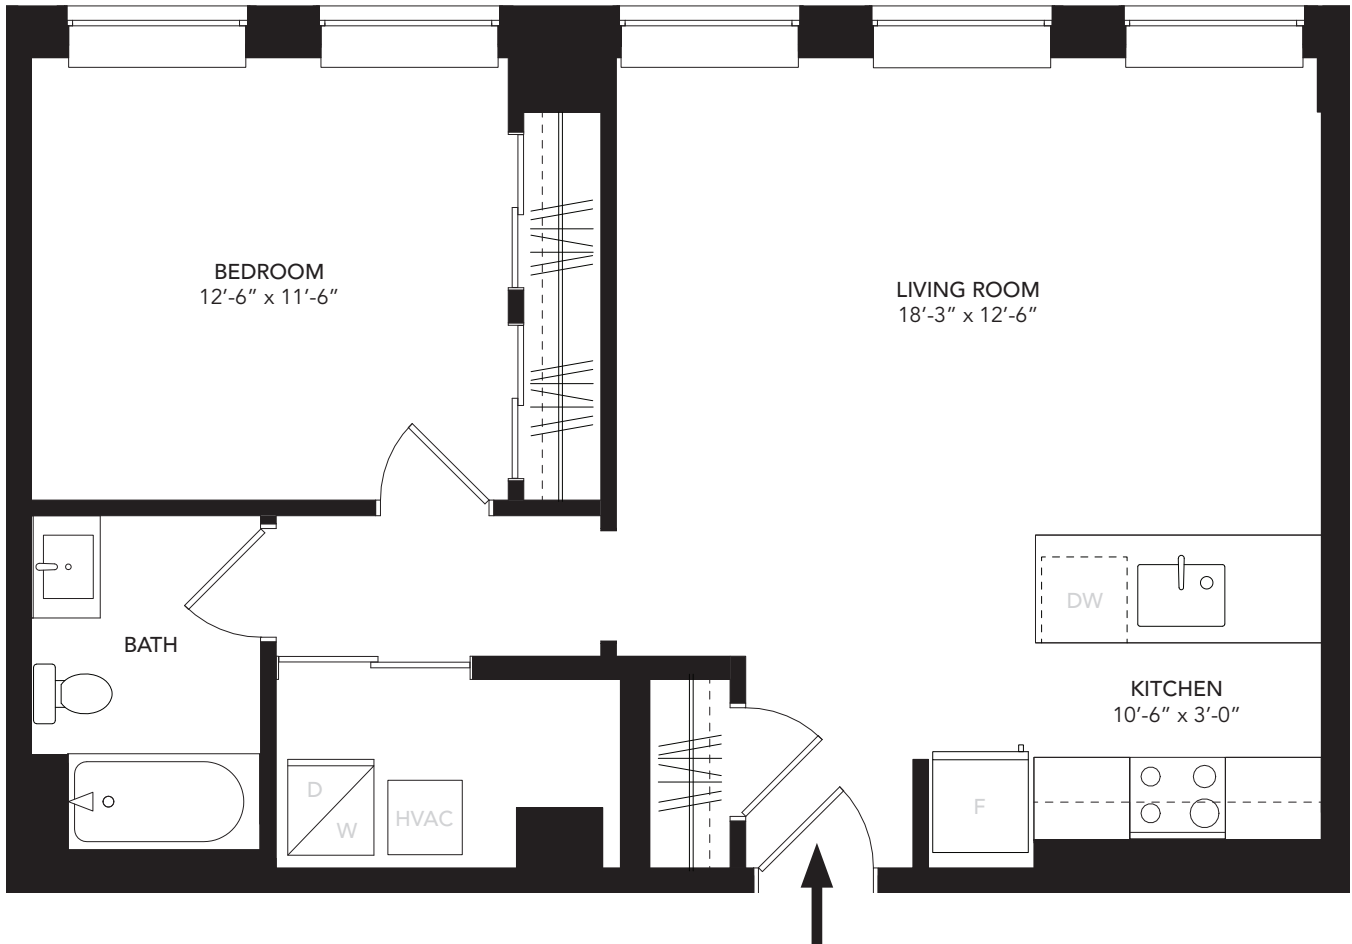

FLOOR PLAN

UNIT G2	
Unit Type	1 Bed, 1 Bath
Floors	4 - 6
Area	607 SF

OVERVIEW

FLOOR 6