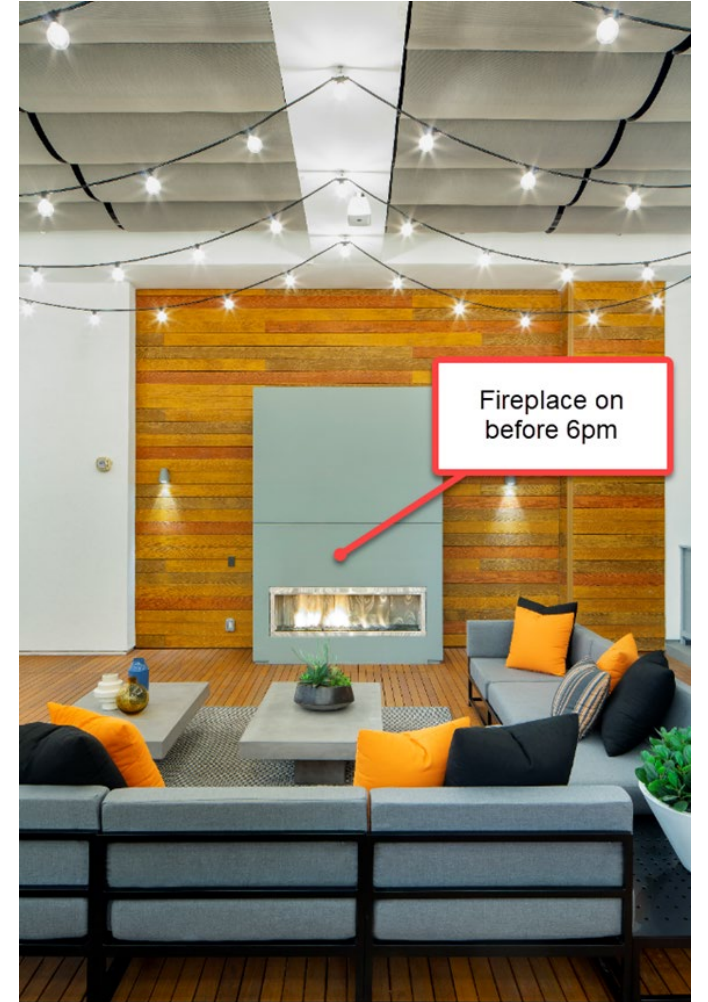

2 blue chairs w/
white table in the
center

4 green
chairs

TERRACE ON 4TH

PENTHOUSE ROOFTOP

SUNSET DECK