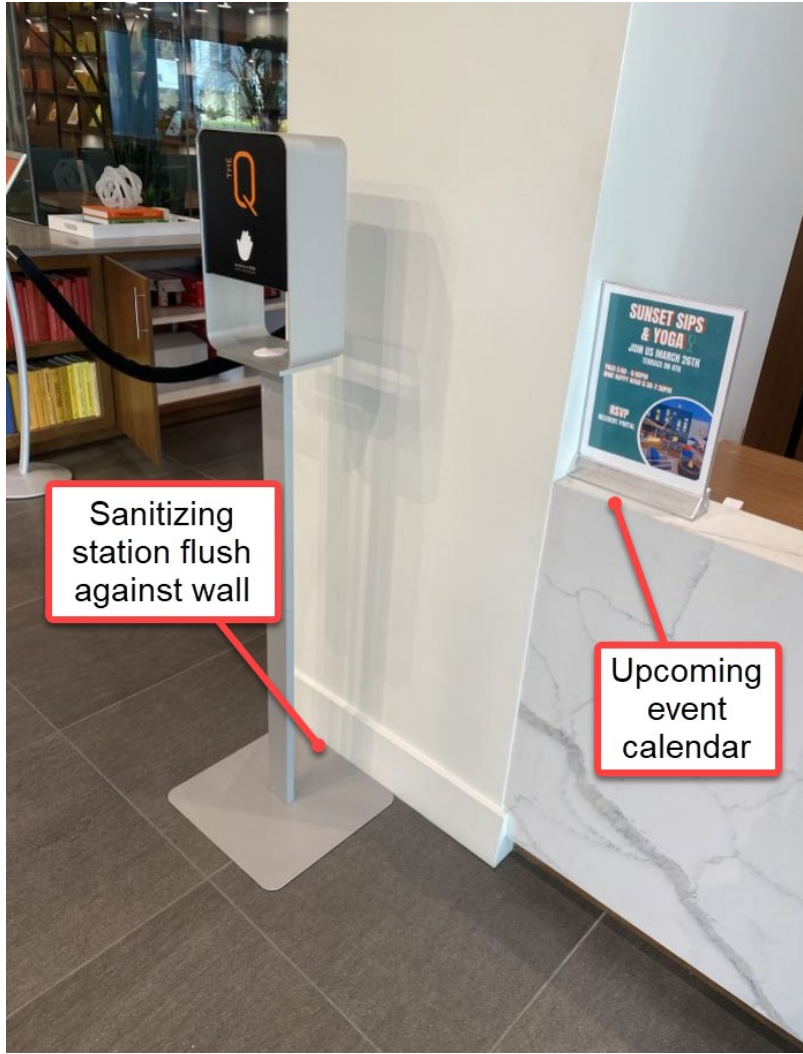

The Q Variel Furniture Reset

ENTRANCE

Q Mat clean/ free of debris

Lobby

COFFEE/SNACK BAR

LEASING HIGH-TOP TABLE

LEASING OFFICES

BOARDROOM & LIBRARY