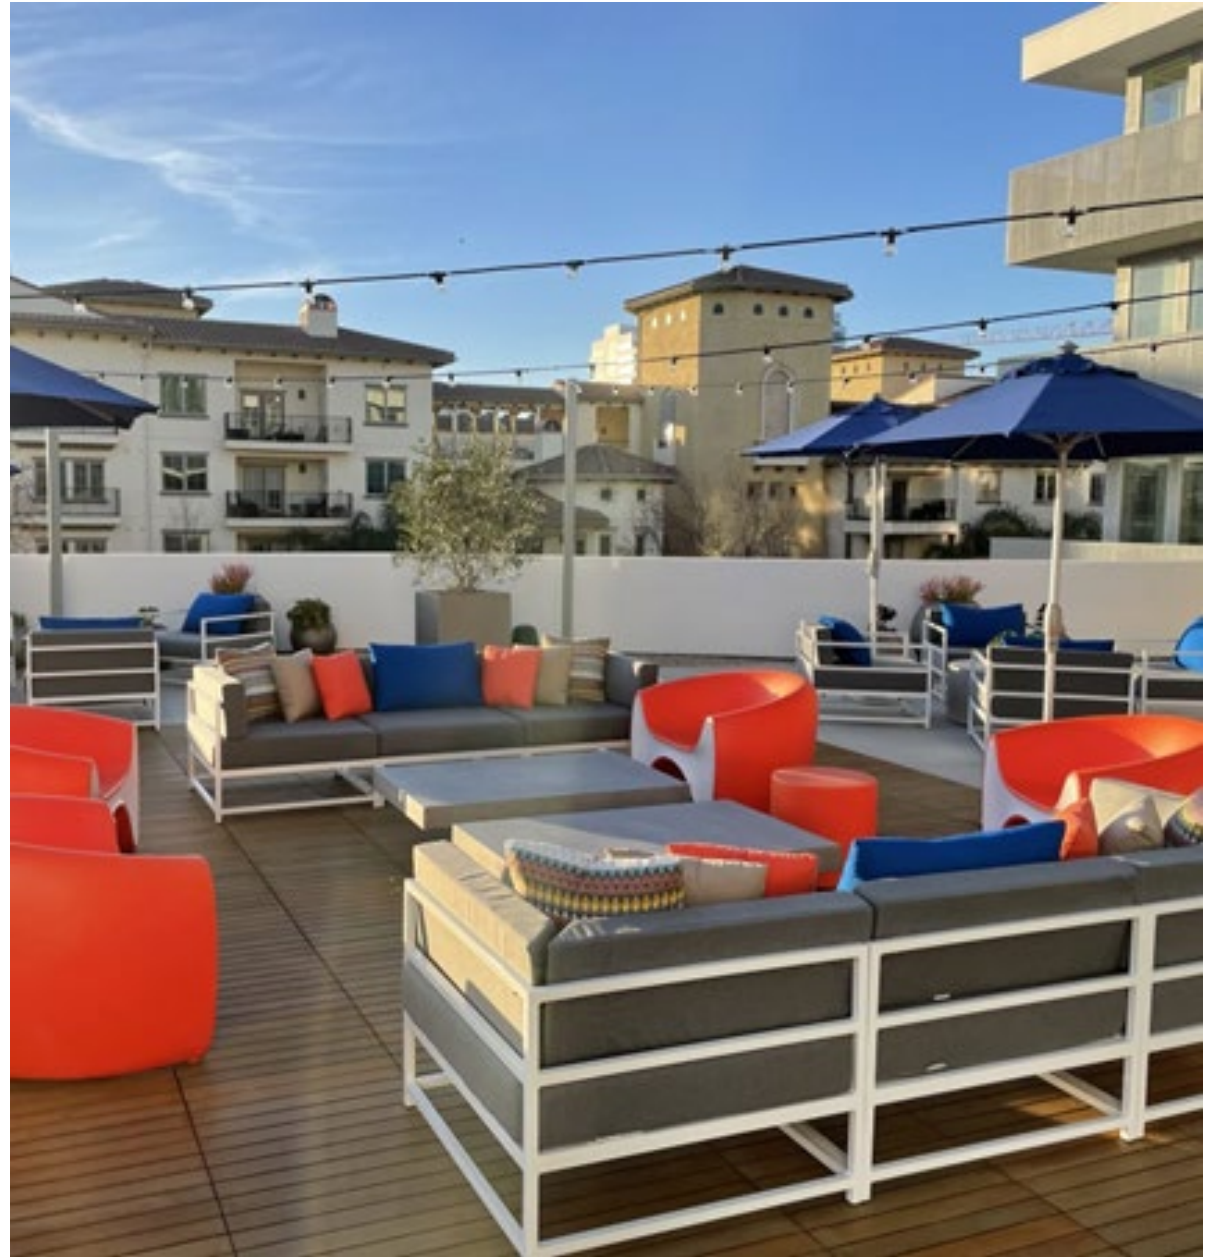

The Q Variel Furniture Reset

ENTRANCE

Q Mat clean/ free of debris

Lobby

COFFEE/SNACK BAR

LEASING HIGH-TOP TABLE

LEASING OFFICES

BOARDROOM & LIBRARY

Q WORK

DOG PARK

PET SPA

VALET/ Q BIKES

GYM

MEDIA LOUNGE

ELEVATOR BREEZEWAY

CLUBHOUSE

POOL

POOL LAYOUT

POOL PAVILLION TV SIDE

POOL PAVILLION FIREPLACE SIDE

BREEZEWAY WEST

BREEZEWAY EAST

GUEST SUITE

THE PARK

2 blue chairs w/
white table in the
center

4 green
chairs

TERRACE ON 4TH

PENTHOUSE ROOFTOP

SUNSET DECK