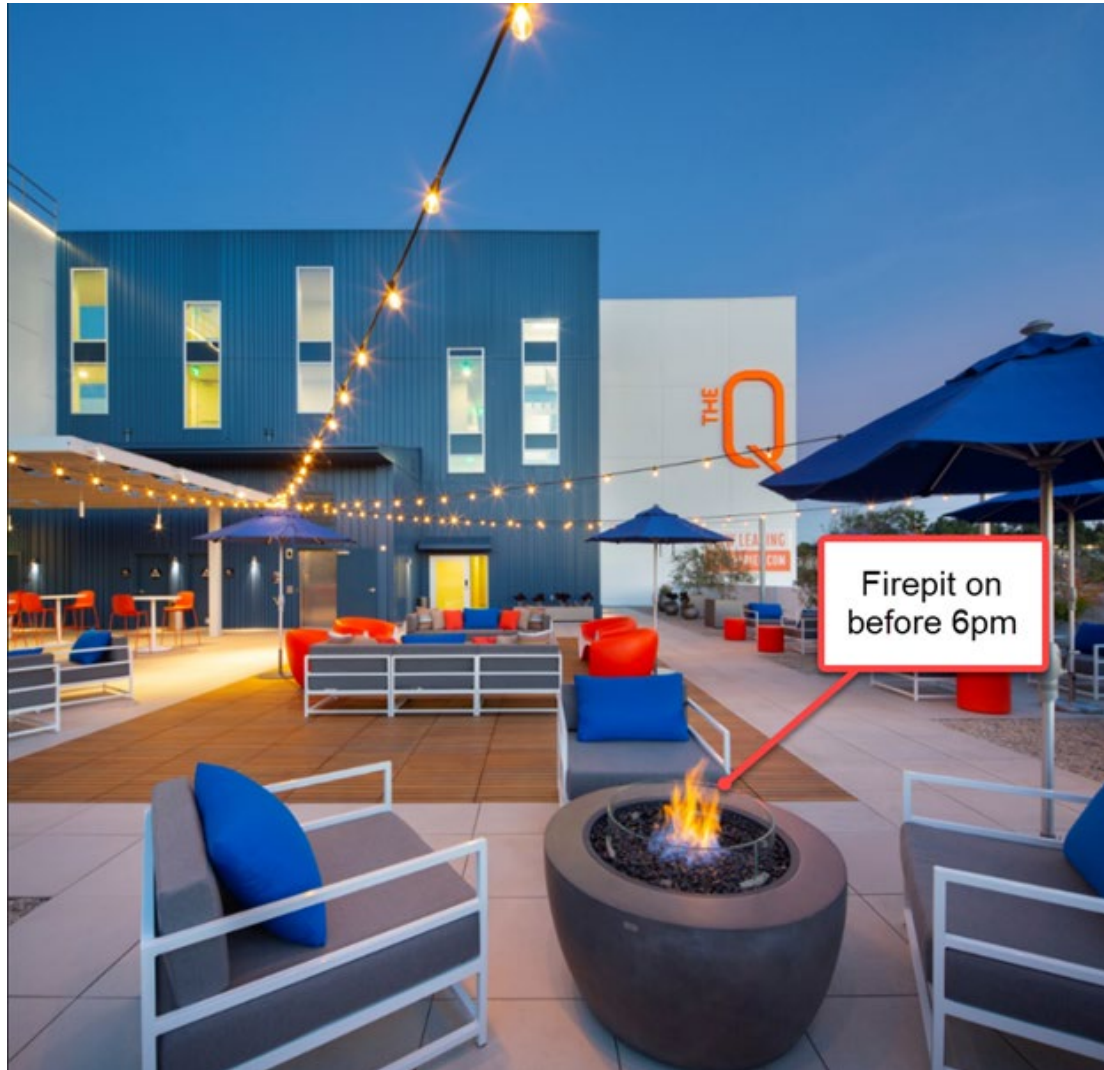

The Q Variel Furniture Reset

ENTRANCE

Q Mat clean/ free of debris

Lobby

COFFEE/SNACK BAR

LEASING HIGH-TOP TABLE

LEASING OFFICES

BOARDROOM & LIBRARY

POOL

POOL LAYOUT

POOL PAVILLION TV SIDE

POOL PAVILLION FIREPLACE SIDE

BREEZEWAY WEST

BREEZEWAY EAST

GUEST SUITE

THE PARK

2 blue chairs w/
white table in the
center

4 green
chairs

TERRACE ON 4TH

PENTHOUSE ROOFTOP

SUNSET DECK