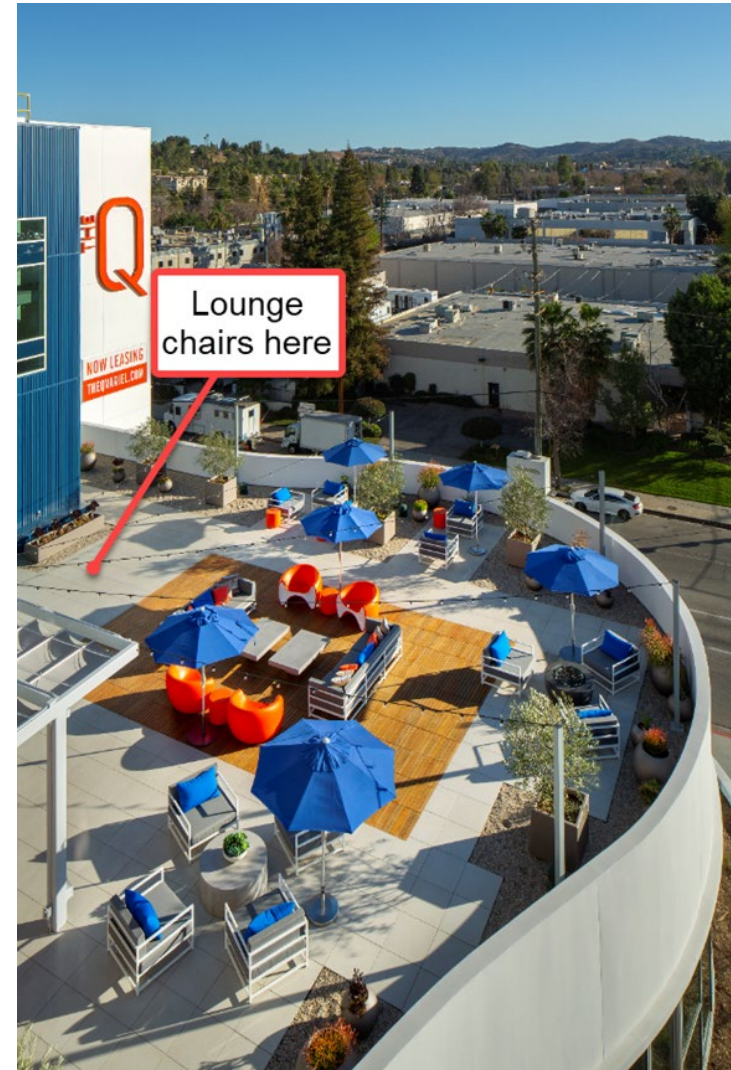

The Q Variel Furniture Reset

ENTRANCE

Q Mat clean/ free of debris

Lobby

COFFEE/SNACK BAR

LEASING HIGH-TOP TABLE

LEASING OFFICES

BOARDROOM & LIBRARY

Q WORK

DOG PARK

PET SPA

VALET/ Q BIKES

GYM

MEDIA LOUNGE

ELEVATOR BREEZEWAY

CLUBHOUSE

POOL

POOL LAYOUT

POOL PAVILLION TV SIDE

POOL PAVILLION FIREPLACE SIDE

BREEZEWAY WEST

BREEZEWAY EAST

GUEST SUITE

THE PARK

2 blue chairs w/
white table in the
center

4 green
chairs

TERRACE ON 4TH

PENTHOUSE ROOFTOP

SUNSET DECK