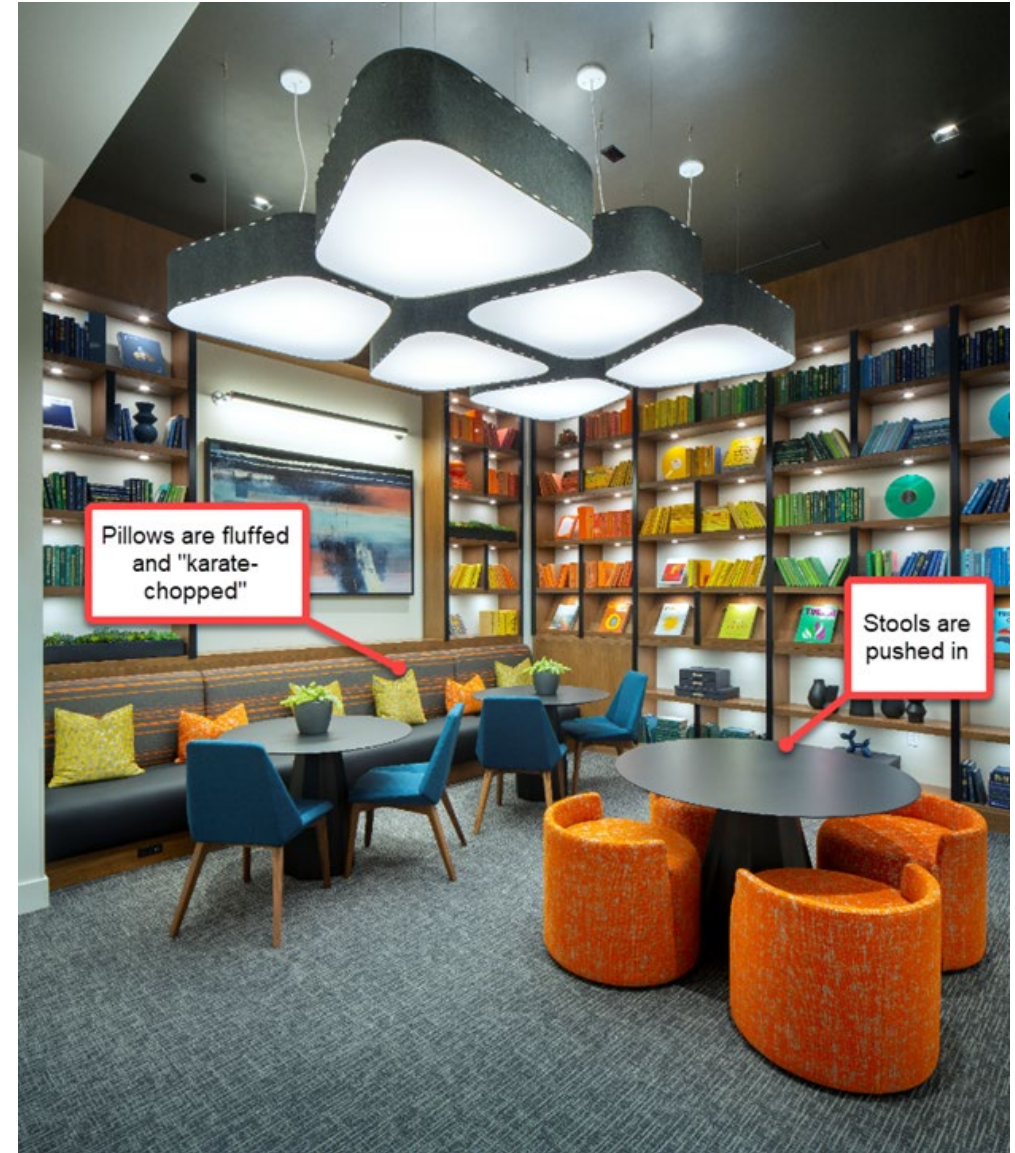

The Q Variel Furniture Reset

ENTRANCE

Q Mat clean/ free of debris

Lobby

COFFEE/SNACK BAR

LEASING HIGH-TOP TABLE

LEASING OFFICES

BOARDROOM & LIBRARY

2 blue chairs w/
white table in the
center

4 green
chairs

TERRACE ON 4TH

PENTHOUSE ROOFTOP

SUNSET DECK