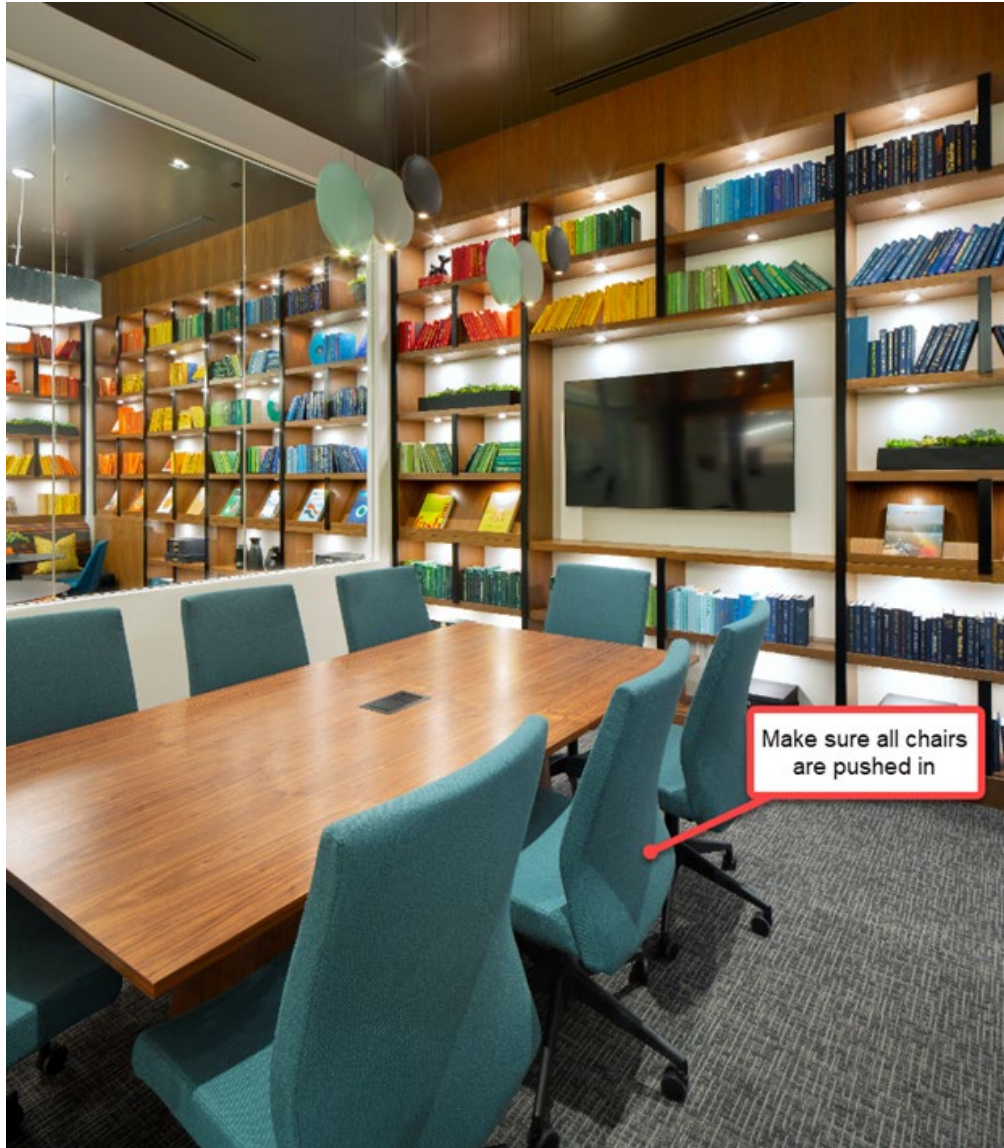

The Q Variel Furniture Reset

ENTRANCE

Q Mat clean/ free of debris

Lobby

COFFEE/SNACK BAR

LEASING HIGH-TOP TABLE

LEASING OFFICES

BOARDROOM & LIBRARY

2 blue chairs w/
white table in the
center

4 green
chairs

TERRACE ON 4TH

PENTHOUSE ROOFTOP

SUNSET DECK