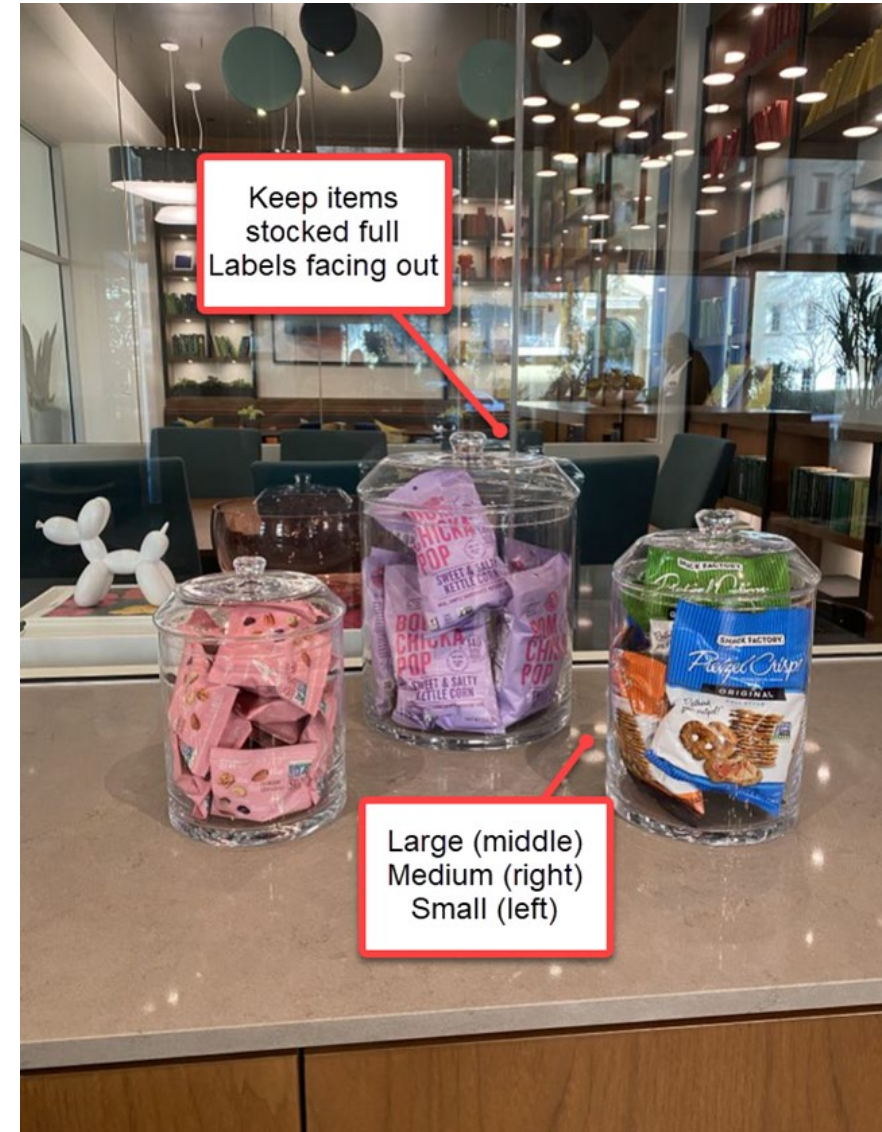

The Q Variel Furniture Reset

ENTRANCE

Q Mat clean/ free of debris

Lobby

COFFEE/SNACK BAR

LEASING HIGH-TOP TABLE

LEASING OFFICES

BOARDROOM & LIBRARY