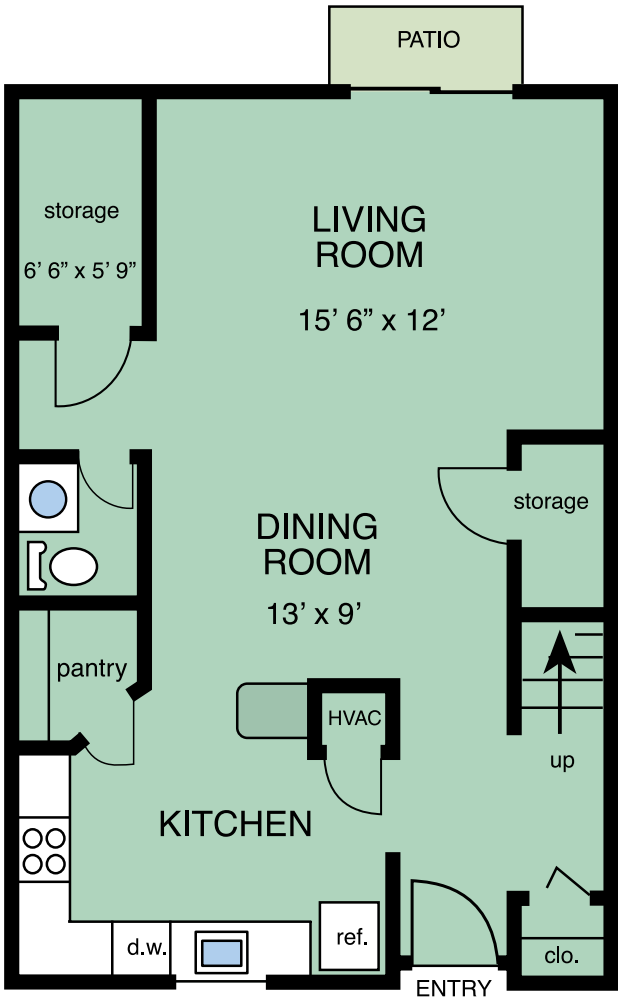

ALLEN

790 sq ft* - 1 Bedroom, 1 Bath Garden

*Interior Space Only. Floor plans and sizes may vary in some apartments.

BENEDICT

1074 sq ft* - 2 Bedroom, 2 Bath Garden

*Interior Space Only. Floor plans and sizes may vary in some apartments.

JACKSON

1154 sq ft* - 2 Bedroom, 1.5 Bath Townhome

*Interior Space Only. Floor plans and sizes may vary in some apartments.

MCENTIRE

1181 sq ft* - 2 Bedroom, 2.5 Bath Townhome

*Interior Space Only. Floor plans and sizes may vary in some apartments.

PALMETTO

1491 sq ft* - 3 Bedroom, 2.5 Bath Townhome

*Interior Space Only. Floor plans and sizes may vary in some apartments.

TAYLOR

1668 sq ft* - 3 Bedroom, 2.5 Bath Townhome

*Interior Space Only. Floor plans and sizes may vary in some apartments.