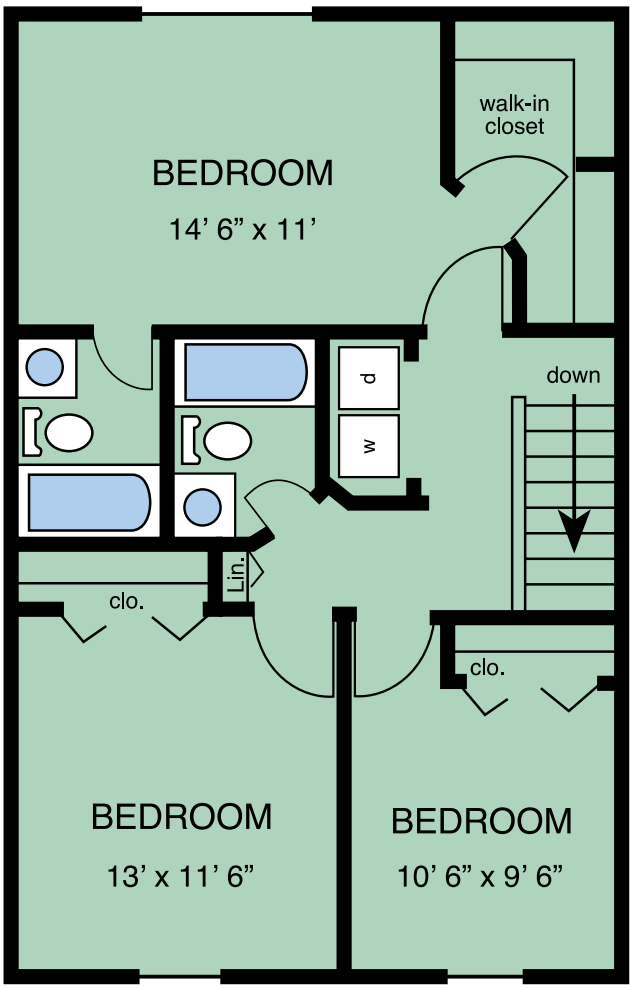

ALLEN

790 sq ft* - 1 Bedroom, 1 Bath Garden

*Interior Space Only. Floor plans and sizes may vary in some apartments.

BENEDICT

1074 sq ft* - 2 Bedroom, 2 Bath Garden

*Interior Space Only. Floor plans and sizes may vary in some apartments.

JACKSON

1154 sq ft* - 2 Bedroom, 1.5 Bath Townhome

*Interior Space Only. Floor plans and sizes may vary in some apartments.

MCENTIRE

1181 sq ft* - 2 Bedroom, 2.5 Bath Townhome

*Interior Space Only. Floor plans and sizes may vary in some apartments.

PALMETTO

1491 sq ft* - 3 Bedroom, 2.5 Bath Townhome

*Interior Space Only. Floor plans and sizes may vary in some apartments.

TAYLOR

1668 sq ft* - 3 Bedroom, 2.5 Bath Townhome

*Interior Space Only. Floor plans and sizes may vary in some apartments.