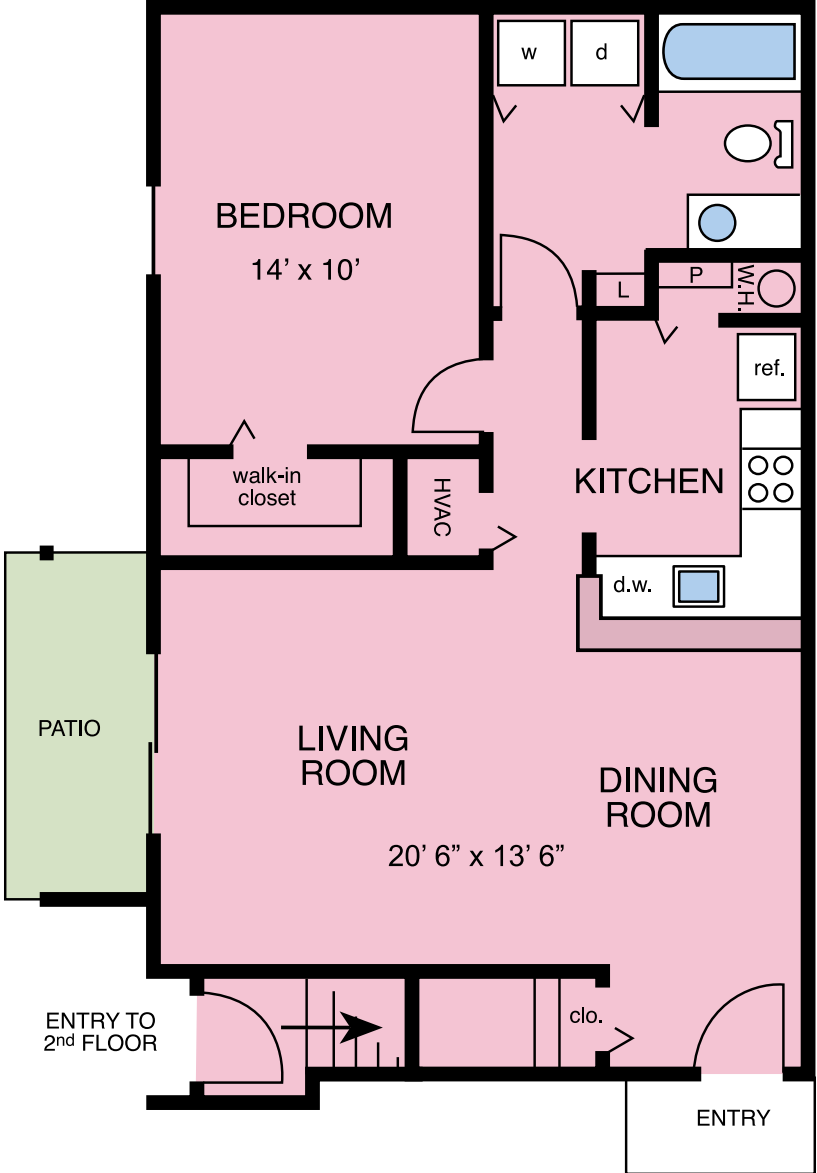

ALLEN

790 sq ft* - 1 Bedroom, 1 Bath Garden

*Interior Space Only. Floor plans and sizes may vary in some apartments.

BENEDICT

1074 sq ft* - 2 Bedroom, 2 Bath Garden

*Interior Space Only. Floor plans and sizes may vary in some apartments.

JACKSON

1154 sq ft* - 2 Bedroom, 1.5 Bath Townhome

*Interior Space Only. Floor plans and sizes may vary in some apartments.

MCENTIRE

1181 sq ft* - 2 Bedroom, 2.5 Bath Townhome

*Interior Space Only. Floor plans and sizes may vary in some apartments.

PALMETTO

1491 sq ft* - 3 Bedroom, 2.5 Bath Townhome

*Interior Space Only. Floor plans and sizes may vary in some apartments.

TAYLOR

1668 sq ft* - 3 Bedroom, 2.5 Bath Townhome

*Interior Space Only. Floor plans and sizes may vary in some apartments.