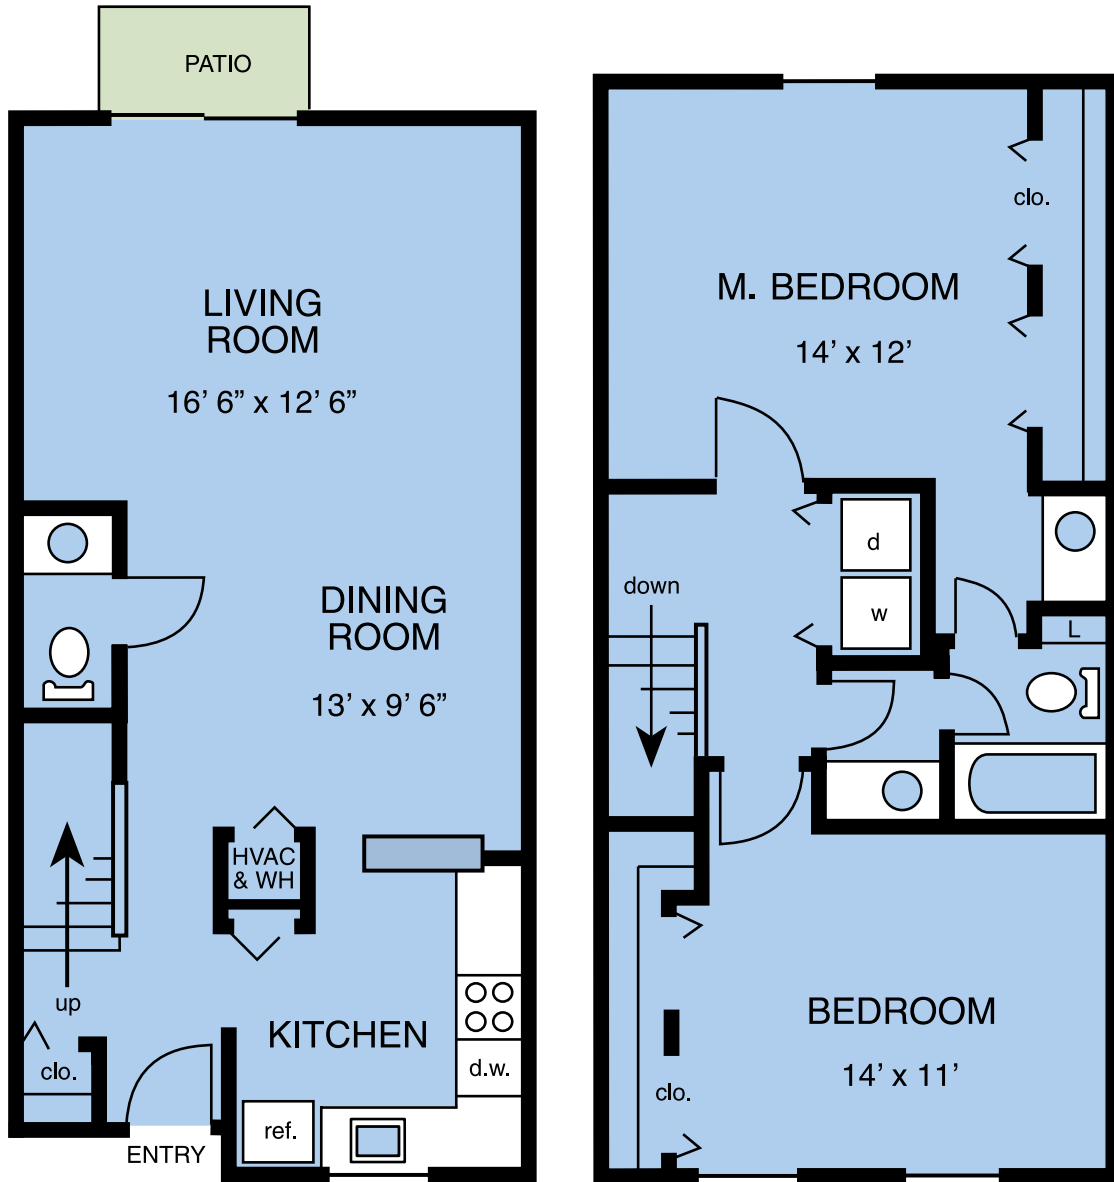

ALLEN

790 sq ft* - 1 Bedroom, 1 Bath Garden

*Interior Space Only. Floor plans and sizes may vary in some apartments.

BENEDICT

1074 sq ft* - 2 Bedroom, 2 Bath Garden

*Interior Space Only. Floor plans and sizes may vary in some apartments.

JACKSON

1154 sq ft* - 2 Bedroom, 1.5 Bath Townhome

*Interior Space Only. Floor plans and sizes may vary in some apartments.

MCENTIRE

1181 sq ft* - 2 Bedroom, 2.5 Bath Townhome

*Interior Space Only. Floor plans and sizes may vary in some apartments.

PALMETTO

1491 sq ft* - 3 Bedroom, 2.5 Bath Townhome

*Interior Space Only. Floor plans and sizes may vary in some apartments.

TAYLOR

1668 sq ft* - 3 Bedroom, 2.5 Bath Townhome

*Interior Space Only. Floor plans and sizes may vary in some apartments.