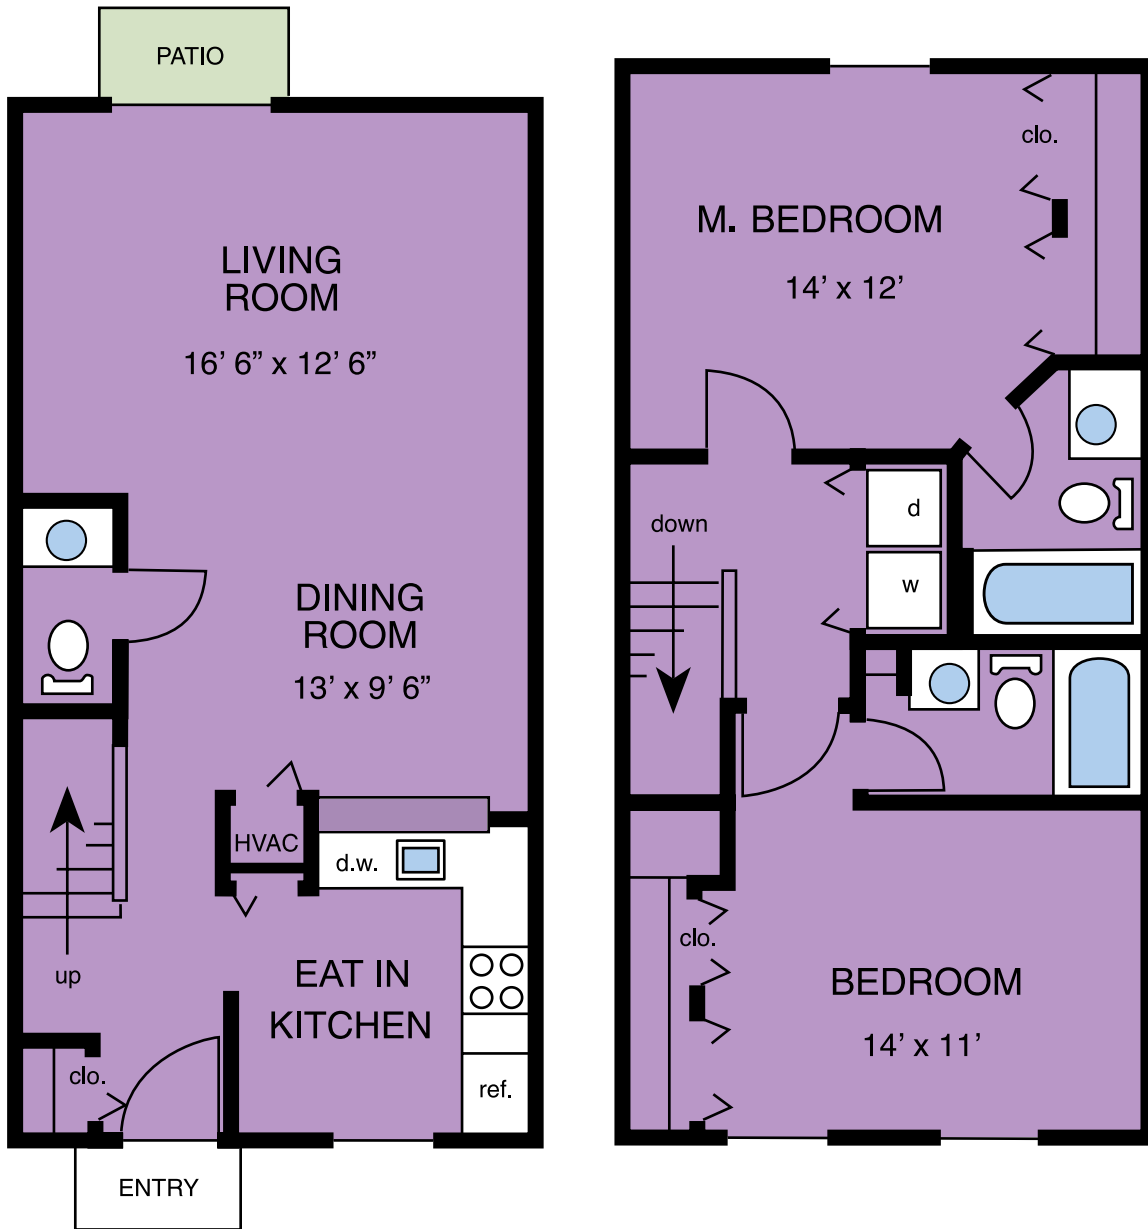

ALLEN

790 sq ft* - 1 Bedroom, 1 Bath Garden

*Interior Space Only. Floor plans and sizes may vary in some apartments.

BENEDICT

1074 sq ft* - 2 Bedroom, 2 Bath Garden

*Interior Space Only. Floor plans and sizes may vary in some apartments.

JACKSON

1154 sq ft* - 2 Bedroom, 1.5 Bath Townhome

*Interior Space Only. Floor plans and sizes may vary in some apartments.

MCENTIRE

1181 sq ft* - 2 Bedroom, 2.5 Bath Townhome

*Interior Space Only. Floor plans and sizes may vary in some apartments.

PALMETTO

1491 sq ft* - 3 Bedroom, 2.5 Bath Townhome

*Interior Space Only. Floor plans and sizes may vary in some apartments.

TAYLOR

1668 sq ft* - 3 Bedroom, 2.5 Bath Townhome

*Interior Space Only. Floor plans and sizes may vary in some apartments.