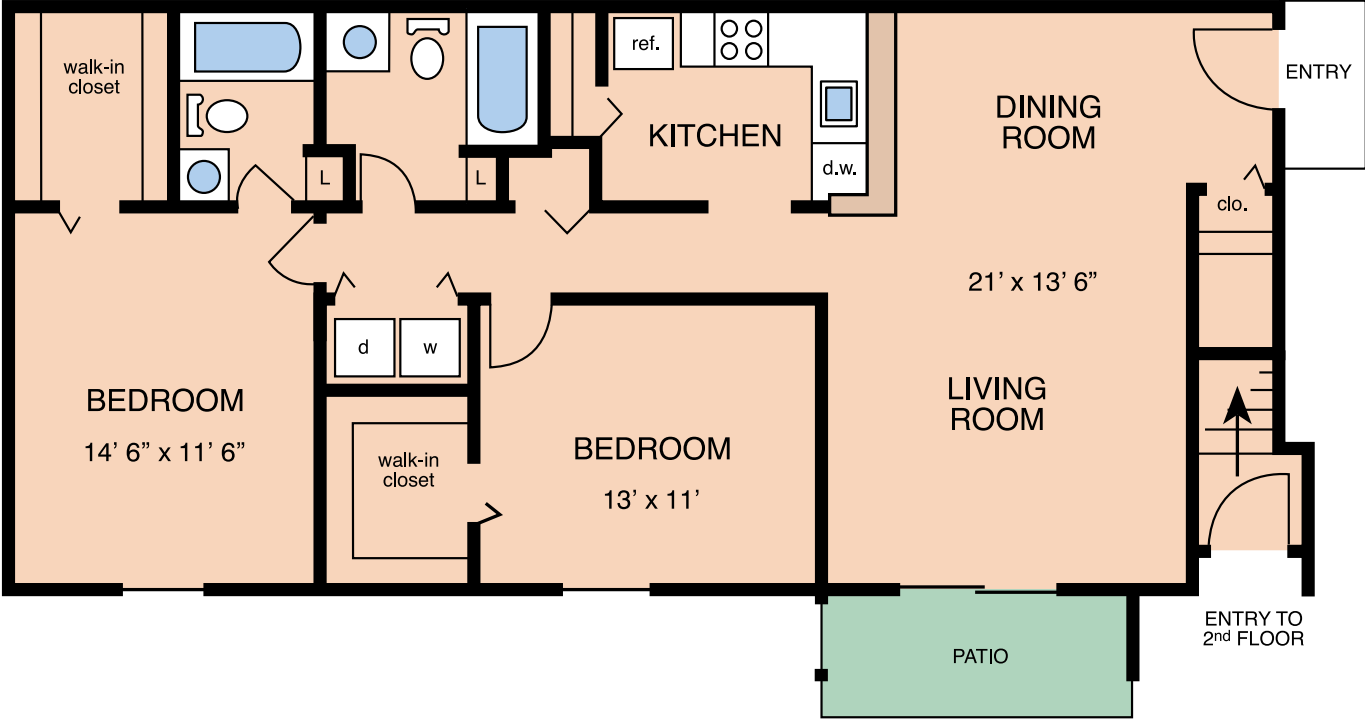

ALLEN

790 sq ft* - 1 Bedroom, 1 Bath Garden

*Interior Space Only. Floor plans and sizes may vary in some apartments.

BENEDICT

1074 sq ft* - 2 Bedroom, 2 Bath Garden

*Interior Space Only. Floor plans and sizes may vary in some apartments.

JACKSON

1154 sq ft* - 2 Bedroom, 1.5 Bath Townhome

*Interior Space Only. Floor plans and sizes may vary in some apartments.

MCENTIRE

1181 sq ft* - 2 Bedroom, 2.5 Bath Townhome

*Interior Space Only. Floor plans and sizes may vary in some apartments.

PALMETTO

1491 sq ft* - 3 Bedroom, 2.5 Bath Townhome

*Interior Space Only. Floor plans and sizes may vary in some apartments.

TAYLOR

1668 sq ft* - 3 Bedroom, 2.5 Bath Townhome

*Interior Space Only. Floor plans and sizes may vary in some apartments.