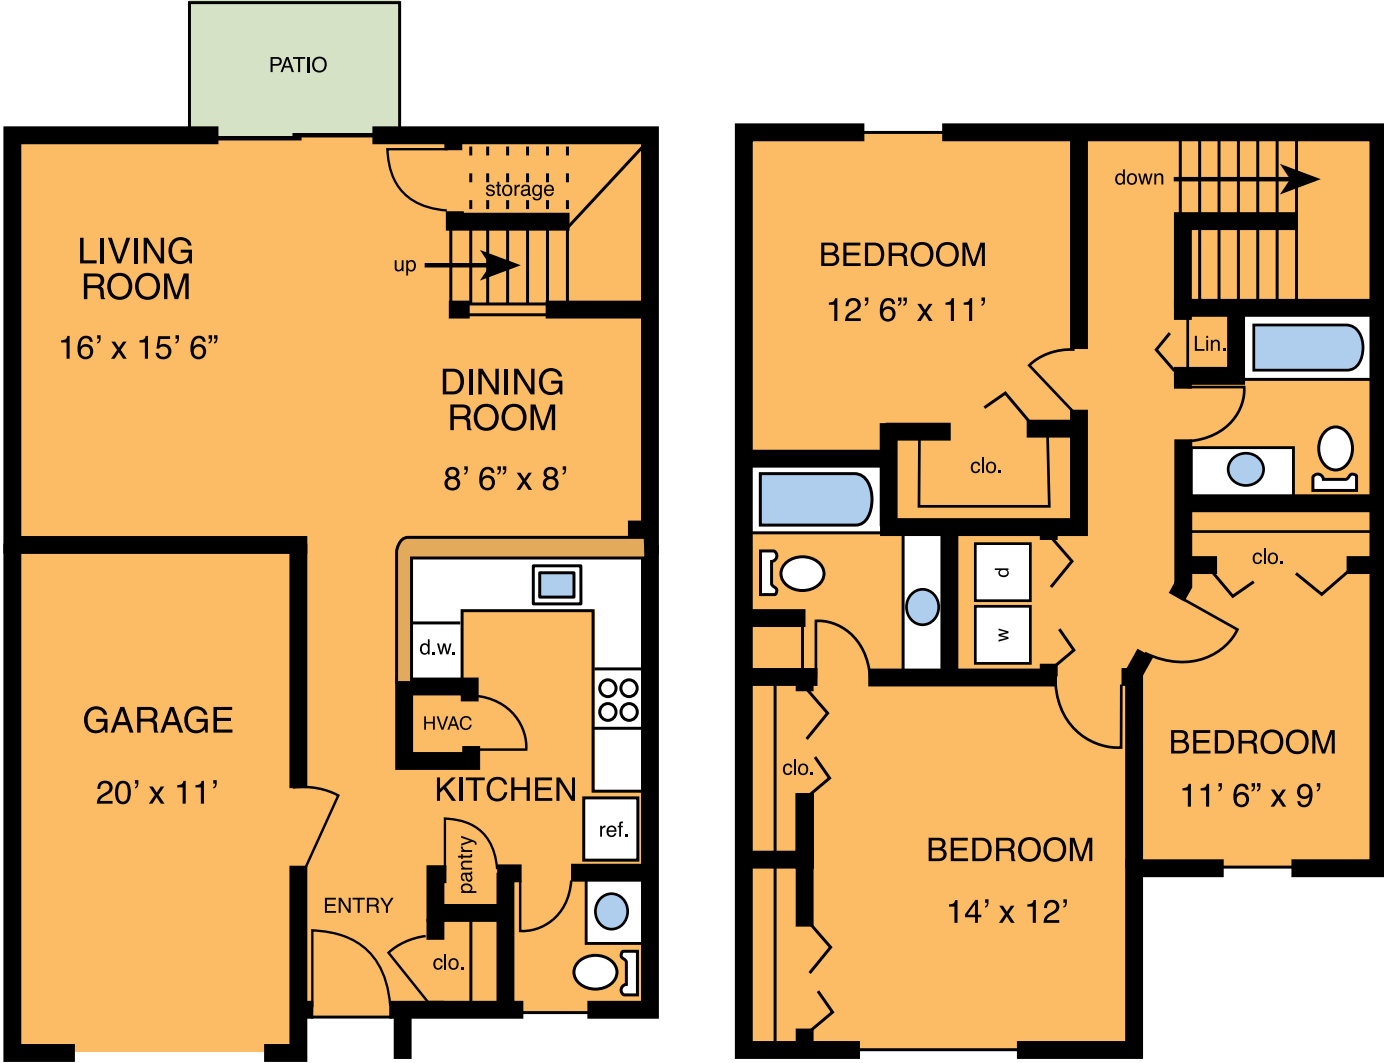

ALLEN

790 sq ft* - 1 Bedroom, 1 Bath Garden

*Interior Space Only. Floor plans and sizes may vary in some apartments.

BENEDICT

1074 sq ft* - 2 Bedroom, 2 Bath Garden

*Interior Space Only. Floor plans and sizes may vary in some apartments.

JACKSON

1154 sq ft* - 2 Bedroom, 1.5 Bath Townhome

*Interior Space Only. Floor plans and sizes may vary in some apartments.

MCENTIRE

1181 sq ft* - 2 Bedroom, 2.5 Bath Townhome

*Interior Space Only. Floor plans and sizes may vary in some apartments.

PALMETTO

1491 sq ft* - 3 Bedroom, 2.5 Bath Townhome

*Interior Space Only. Floor plans and sizes may vary in some apartments.

TAYLOR

1668 sq ft* - 3 Bedroom, 2.5 Bath Townhome

*Interior Space Only. Floor plans and sizes may vary in some apartments.