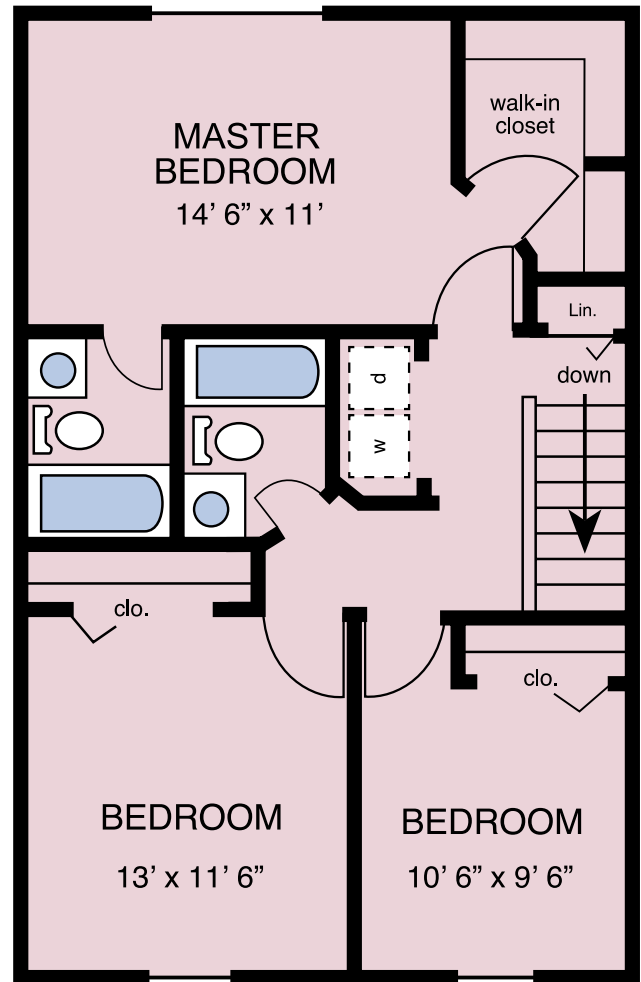

EDISTO

790 sq ft* - 1 Bedroom, 1 Bath Garden

*Interior Space Only. Floor plans and sizes may vary in some apartments.

FOLLY

1074 sq ft* - 2 Bedroom, 2 Bath Garden

*Interior Space Only. Floor plans and sizes may vary in some apartments.

KIAWAH

1181 sq ft* - 2 Bedroom, 2.5 Bath Townhome

*Interior Space Only. Floor plans and sizes may vary in some apartments.

SEABROOK

1491 sq ft* - 3 Bedroom, 2.5 Bath Townhome

*Interior Space Only. Floor plans and sizes may vary in some apartments.