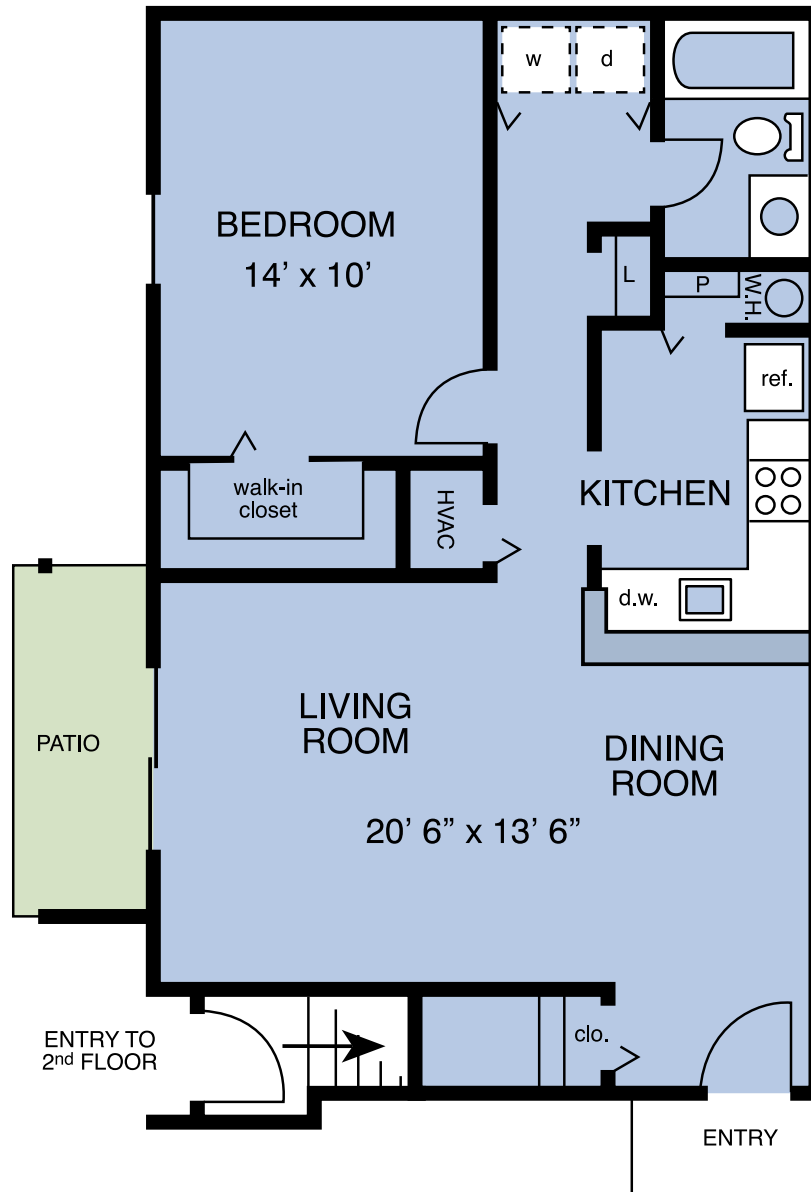

EDISTO

790 sq ft* - 1 Bedroom, 1 Bath Garden

*Interior Space Only. Floor plans and sizes may vary in some apartments.

FOLLY

1074 sq ft* - 2 Bedroom, 2 Bath Garden

*Interior Space Only. Floor plans and sizes may vary in some apartments.

KIAWAH

1181 sq ft* - 2 Bedroom, 2.5 Bath Townhome

*Interior Space Only. Floor plans and sizes may vary in some apartments.

SEABROOK

1491 sq ft* - 3 Bedroom, 2.5 Bath Townhome

*Interior Space Only. Floor plans and sizes may vary in some apartments.