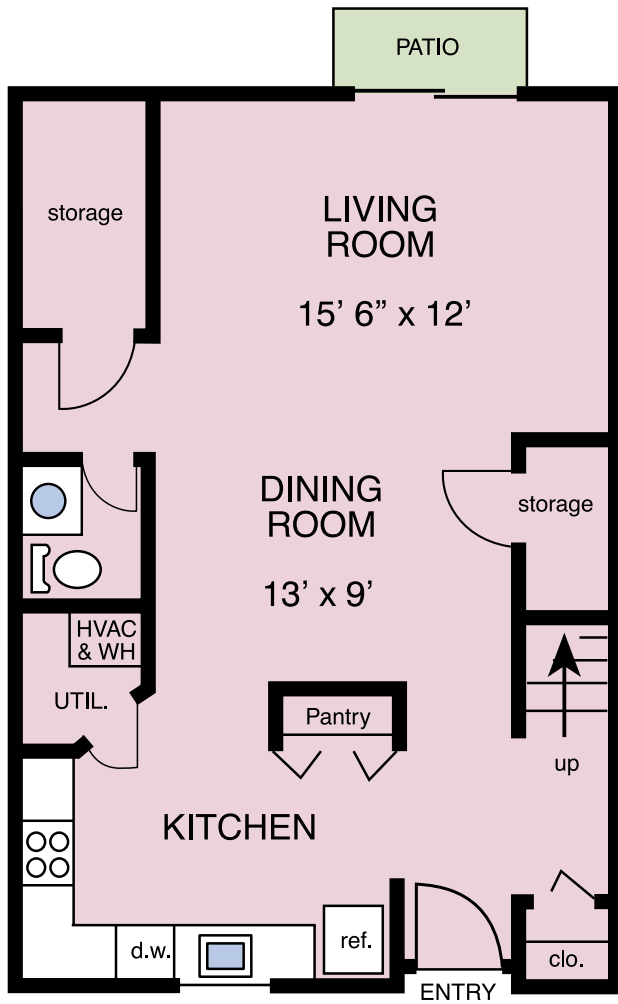

EDISTO

790 sq ft* - 1 Bedroom, 1 Bath Garden

*Interior Space Only. Floor plans and sizes may vary in some apartments.

FOLLY

1074 sq ft* - 2 Bedroom, 2 Bath Garden

*Interior Space Only. Floor plans and sizes may vary in some apartments.

KIAWAH

1181 sq ft* - 2 Bedroom, 2.5 Bath Townhome

*Interior Space Only. Floor plans and sizes may vary in some apartments.

SEABROOK

1491 sq ft* - 3 Bedroom, 2.5 Bath Townhome

*Interior Space Only. Floor plans and sizes may vary in some apartments.