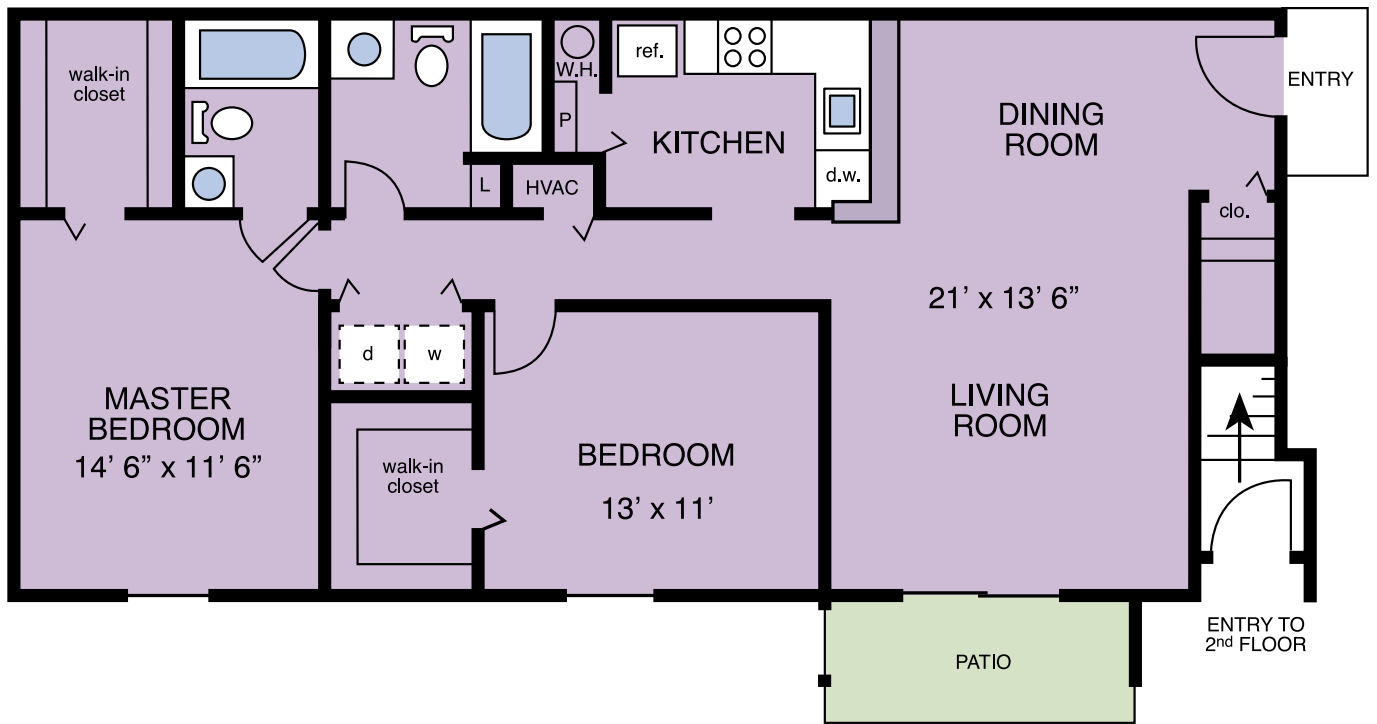

EDISTO

790 sq ft* - 1 Bedroom, 1 Bath Garden

*Interior Space Only. Floor plans and sizes may vary in some apartments.

FOLLY

1074 sq ft* - 2 Bedroom, 2 Bath Garden

*Interior Space Only. Floor plans and sizes may vary in some apartments.

KIAWAH

1181 sq ft* - 2 Bedroom, 2.5 Bath Townhome

*Interior Space Only. Floor plans and sizes may vary in some apartments.

SEABROOK

1491 sq ft* - 3 Bedroom, 2.5 Bath Townhome

*Interior Space Only. Floor plans and sizes may vary in some apartments.