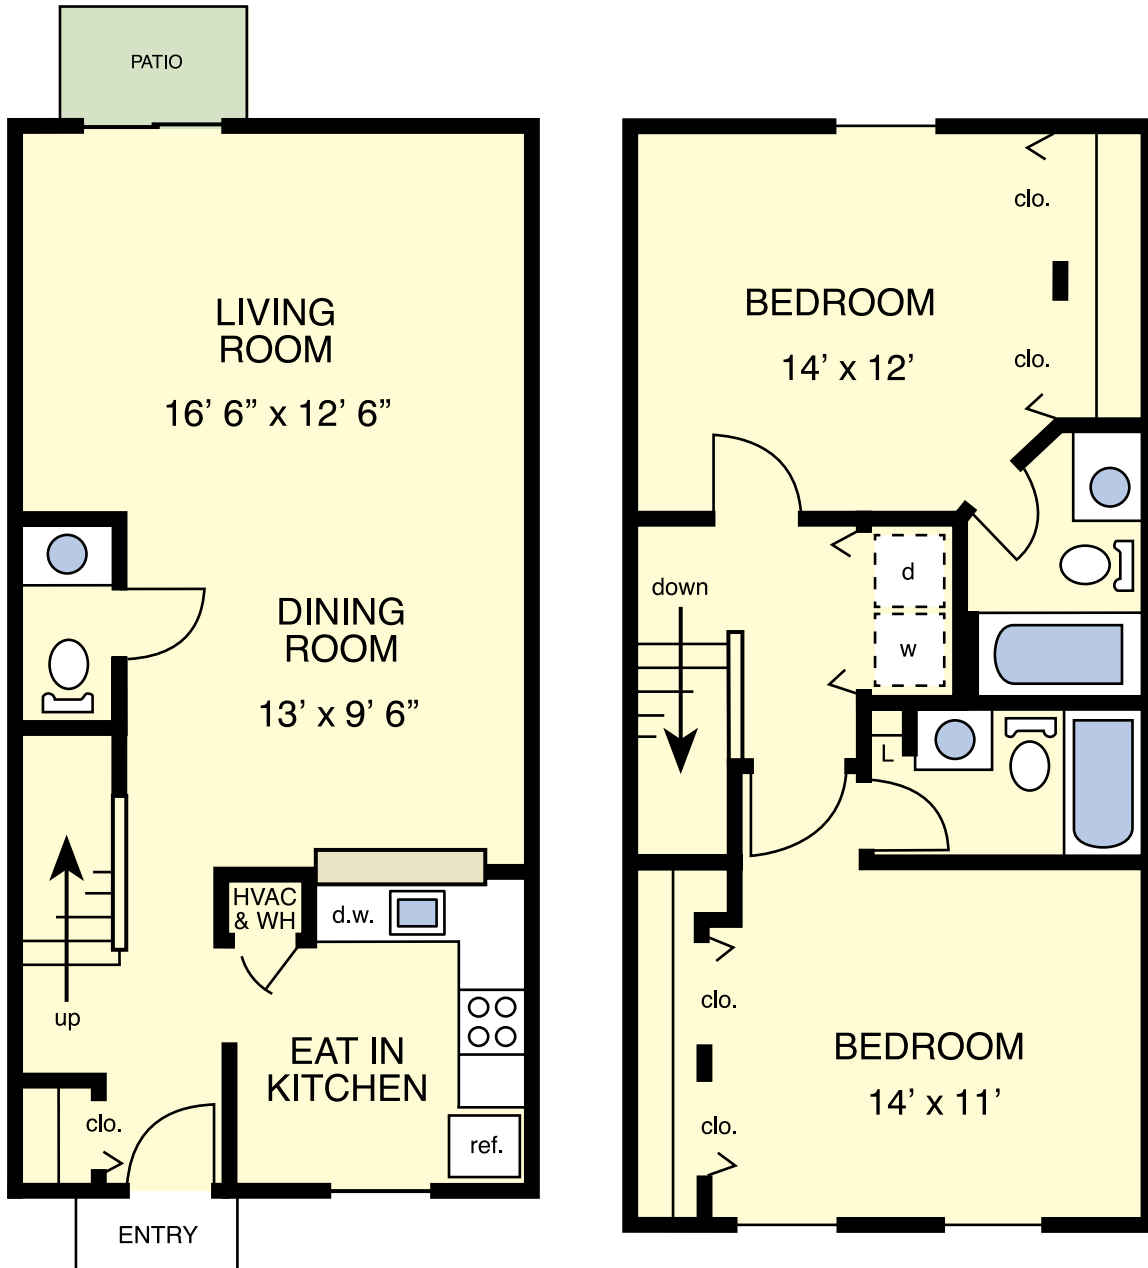

EDISTO

790 sq ft* - 1 Bedroom, 1 Bath Garden

*Interior Space Only. Floor plans and sizes may vary in some apartments.

FOLLY

1074 sq ft* - 2 Bedroom, 2 Bath Garden

*Interior Space Only. Floor plans and sizes may vary in some apartments.

KIAWAH

1181 sq ft* - 2 Bedroom, 2.5 Bath Townhome

*Interior Space Only. Floor plans and sizes may vary in some apartments.

SEABROOK

1491 sq ft* - 3 Bedroom, 2.5 Bath Townhome

*Interior Space Only. Floor plans and sizes may vary in some apartments.