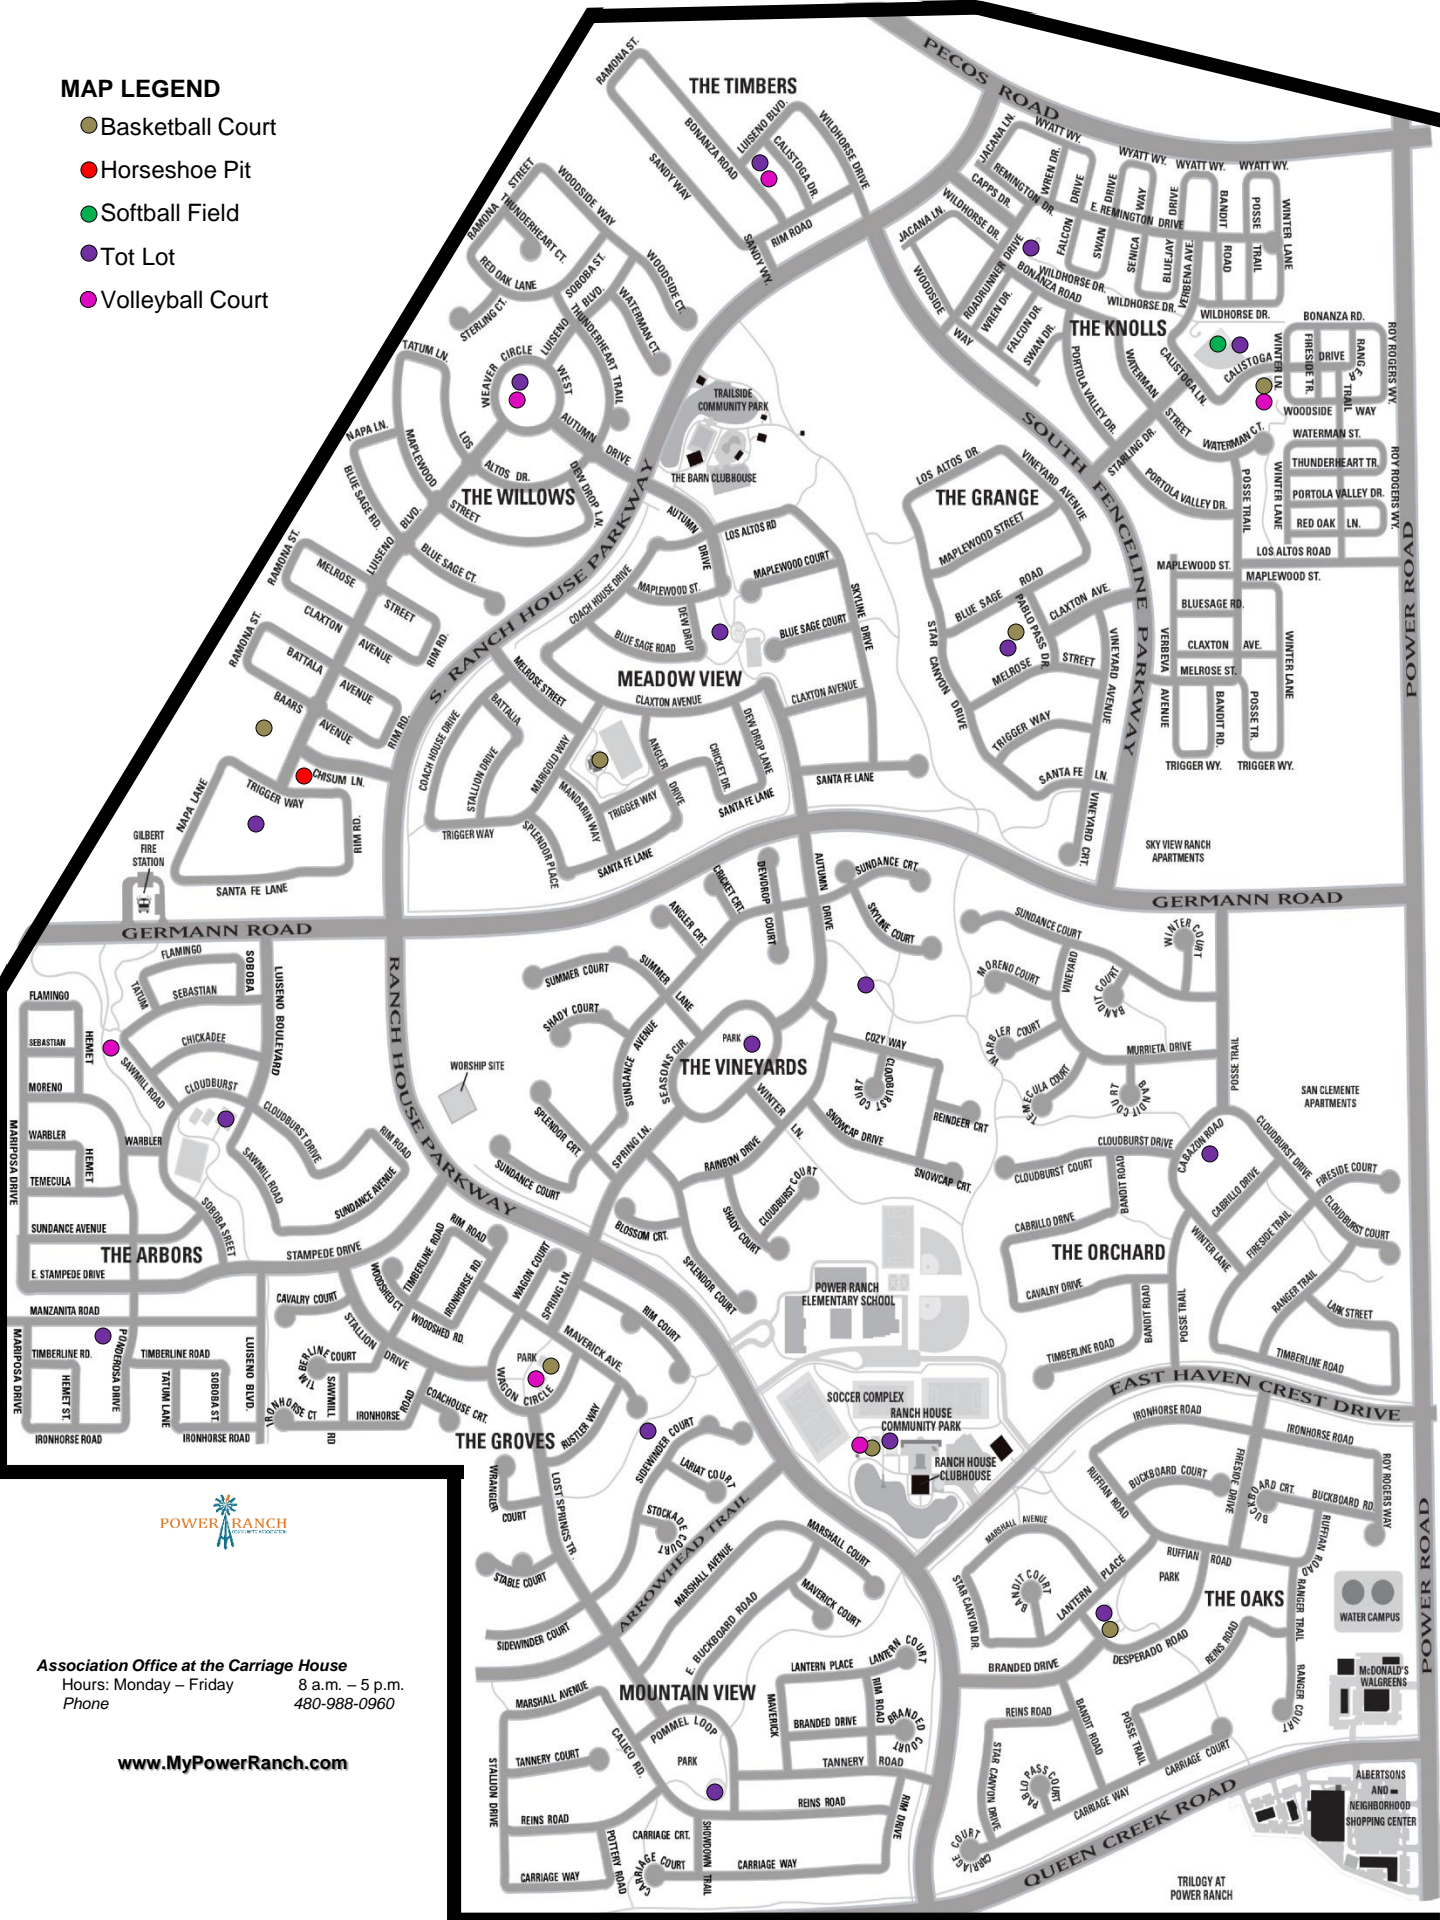

**MAP LEGEND**

- Basketball Court
- Horseshoe Pit
- Softball Field
- Tot Lot
- Volleyball Court

Association Office at the Carriage House  
 Hours: Monday – Friday 8 a.m. – 5 p.m.  
 Phone 480-988-0960

[www.MyPowerRanch.com](http://www.MyPowerRanch.com)