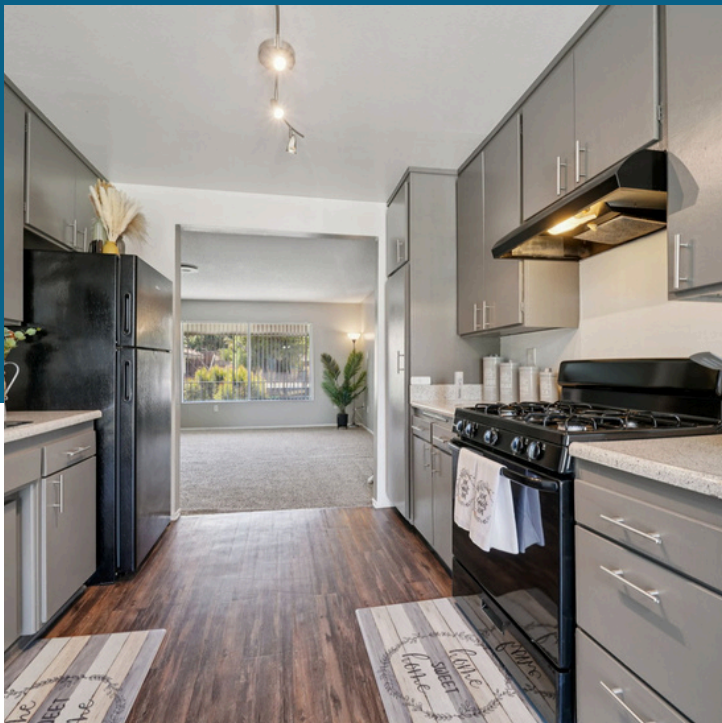

LESS TIME DRIVING. **More Time Riding.**

At Dwell Apartment Homes, you're just 0.8 miles from University of California Riverside. You're right across the street from a bus stop. And you're within easy biking distance of a Yemini coffee shop, a pizza place and a good sub shop. Whoever coined the phrase 'you can't have it all' never lived at Dwell Apartment Homes.

SCHEDULE YOUR TOUR AT
LiveAtDwell.com

dwell Apartment
H O M E S

160 W Big Springs Rd, Riverside, CA 92507 | (855) 523-3895 | LiveAtDwell.com