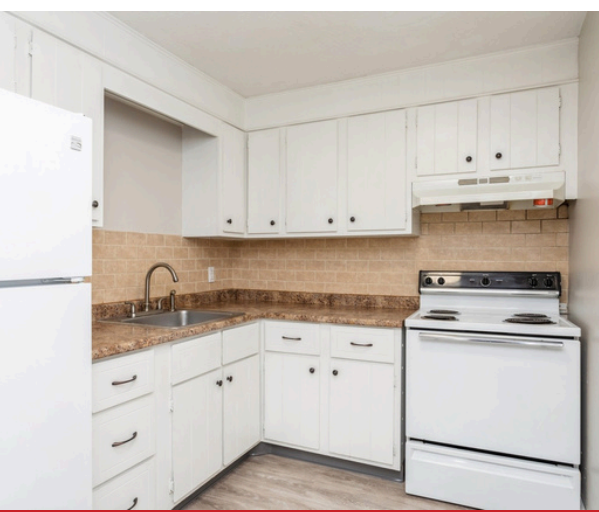

STONEBRIDGE

Welcome Home to Stonebridge

Come Home to Stonebridge We don't just rent apartments. From the moment you walk through the front door you'll feel the comfort and security that makes our residents happy to call us home. Cutting edge amenities, meticulously-groomed grounds, and a dedicated staff contributes to a higher standard of living. Convenient shopping, award-winning schools, local museums and parks are all close at hand, with sponsored activities to develop new hobbies while getting to know your neighbors.

Apartment Amenities

- Individual Climate Control
- Dishwasher in Select Units
- Fireplace in Select Units
- Microwave
- Refrigerator
- Window Coverings

Community Amenities

- Online Services
- 24-Hour Availability
- Freeway Access
- Internet Access: High-Speed
- Laundry Facility
- On-Site Maintenance
- Pets Allowed
- Street Parking
- Short Term Lease
- Off Street Parking