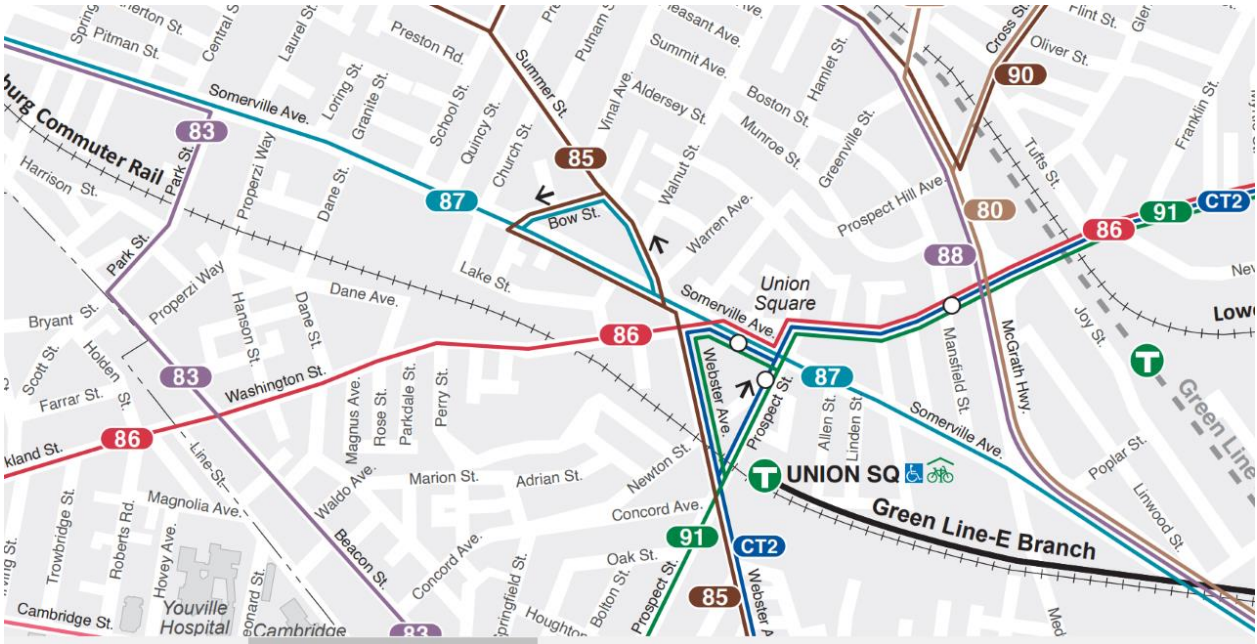

UNION 346 SOMERVILLE, MA

Zipcar- Easy car-sharing solution for getting around Boston.

Zipcar locations near Union 346 Apartments:

400 Washington St. Somerville, MA

256 Somerville Ave, Somerville, MA

765 Somerville Ave, Somerville, MA

Union Square-Somerville, MA

For more information on just how Bluebikes works, click here:

[How It Works | Blue Bikes Boston](#)

UNION 346

Subway Lines: The Union Square Branch of the Green Line Extension (GLX) opened for service in 2022. The new branch will extend the northern end of the Green Line from Lechmere in East Cambridge to Union Square in Somerville.

For the Green Line Extension Maps and Schedules click here

[Green Line](#) | [Subway](#) | [MBTA](#)

SOMERVILLE TRANSIT GUIDE

Bus Routes: The MBTA operates 171 bus routes and 4 rapid transit routes in the Greater Boston area, with connections to the subway and commuter rail.

View bus schedules and maps in your location here:

[Bus](#) | [Schedules & Maps](#) | [MBTA](#)

UNION 346

Ride Match: A one-stop searchable directory of public, private and accessible transportation options in Massachusetts. For more information, please check here: