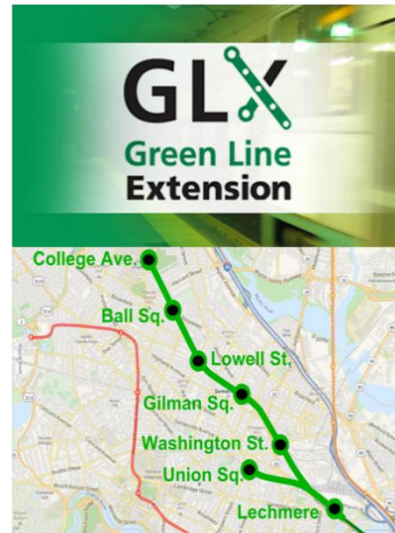

UNION 346 SOMERVILLE, MA

Zipcar- Easy car-sharing solution for getting around Boston.

Zipcar locations near Union 346 Apartments:

400 Washington St. Somerville, MA

256 Somerville Ave, Somerville, MA

765 Somerville Ave, Somerville, MA

For more information or pricing click here:

[Boston Car Rental & Car Sharing | Zipcar](#)

[Locations Boston](#)

Bluebikes- Offers eligible riders a fun and affordable transportation option. Bluebike Locations in Somerville:

Union Square-Somerville, MA

For more information on just how Bluebikes works, click here:

[How It Works | Blue Bikes Boston](#)

UNION 346

Subway Lines: The Union Square Branch of the Green Line Extension (GLX) opened for service in 2022. The new branch will extend the northern end of the Green Line from Lechmere in East Cambridge to Union Square in Somerville.

For the Green Line Extension Maps and Schedules click here

[Green Line](#) | [Subway](#) | [MBTA](#)

SOMERVILLE TRANSIT GUIDE

Bus Routes: The MBTA operates 171 bus routes and 4 rapid transit routes in the Greater Boston area, with connections to the subway and commuter rail.