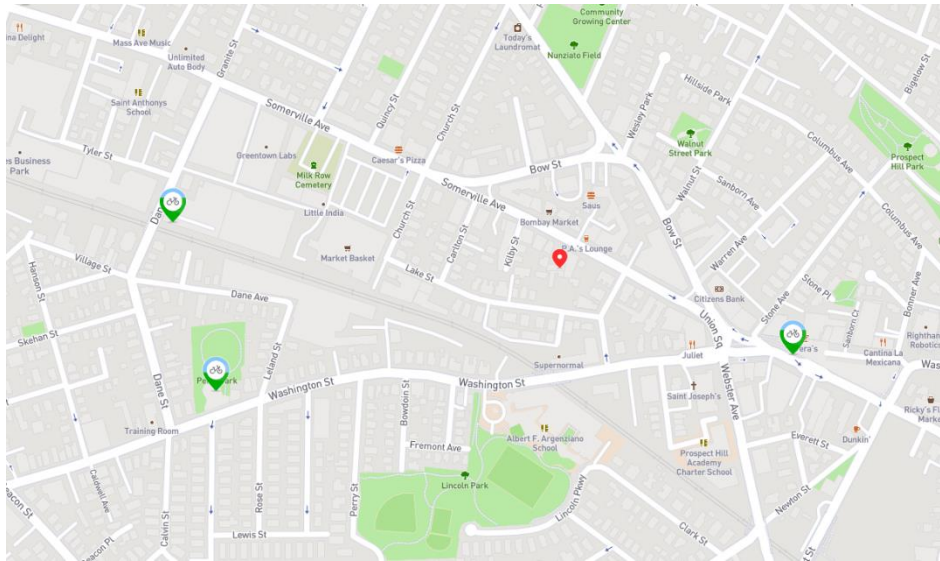

UNION 346 SOMERVILLE, MA

Zipcar- Easy car-sharing solution for getting around Boston.

Zipcar locations near Union 346 Apartments:

400 Washington St. Somerville, MA

256 Somerville Ave, Somerville, MA

765 Somerville Ave, Somerville, MA

For more information or pricing click here:

[Boston Car Rental & Car Sharing | Zipcar](#)

[Locations Boston](#)

Bluebikes- Offers eligible riders a fun and affordable transportation option. Bluebike Locations in Somerville:

Union Square-Somerville, MA

For more information on just how Bluebikes works, click here:

[How It Works | Blue Bikes Boston](#)

UNION 346

Subway Lines: The Union Square Branch of the Green Line Extension (GLX) opened for service in 2022. The new branch will extend the northern end of the Green Line from Lechmere in East Cambridge to Union Square in Somerville.

For the Green Line Extension Maps and Schedules click here

[Green Line](#) | [Subway](#) | [MBTA](#)

SOMERVILLE TRANSIT GUIDE

Bus Routes: The MBTA operates 171 bus routes and 4 rapid transit routes in the Greater Boston area, with connections to the subway and commuter rail.