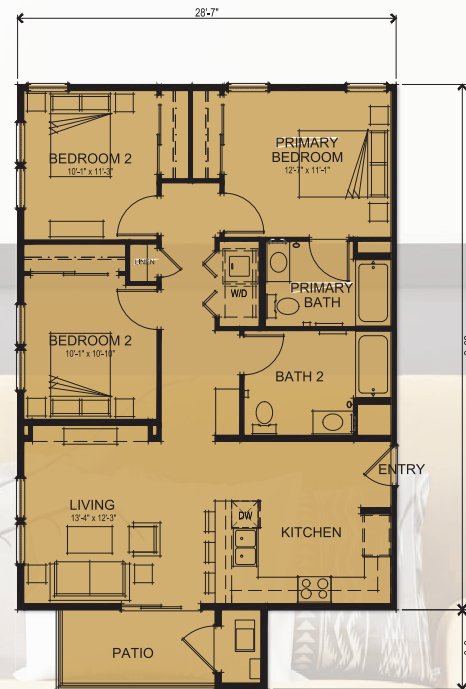

## DISCOVER YOUR IDEAL SPACE

Welcome to Eaglepointe Apartments, where comfort meets convenience in our spacious new apartment floor plans! Offering a thoughtful selection of one, two, and three-bedroom layouts, each design maximizes living space and natural light to create a warm and inviting atmosphere.

2 BED • 1 BATH

SQ FT \_\_\_\_\_

APT# \_\_\_\_\_

AVAILABLE \_\_\_\_\_

1 BED • 1 BATH

SQ FT \_\_\_\_\_

APT# \_\_\_\_\_

AVAILABLE \_\_\_\_\_

3 BED • 2 BATH

SQ FT \_\_\_\_\_

APT# \_\_\_\_\_

AVAILABLE \_\_\_\_\_