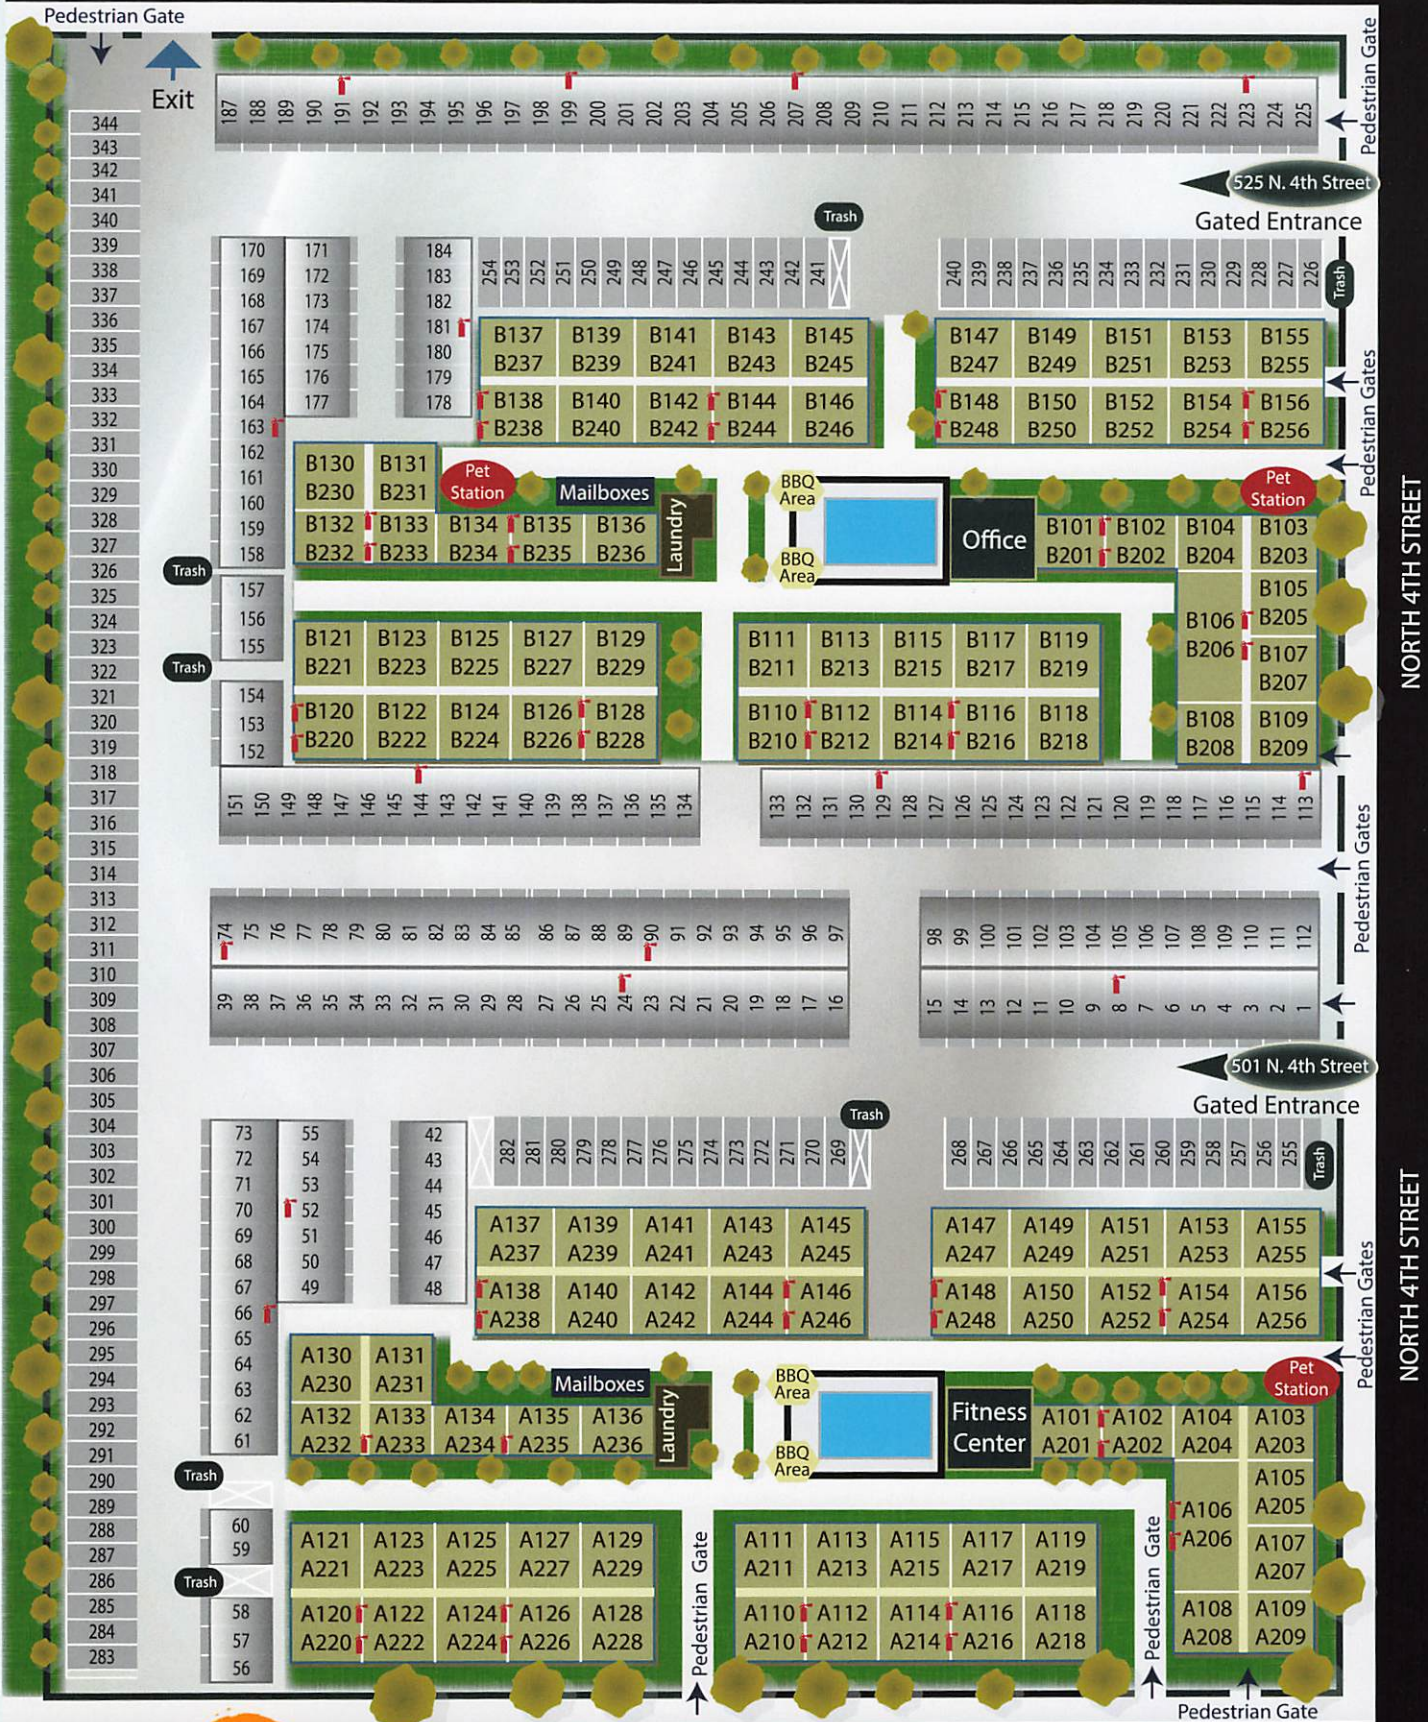

VICTORIA AVENUE

Tierra del Sol
APARTMENTS

BEVERLY BOULEVARD

501-525 N. 4th Street, • Montebello, CA 90640

Fax: 323-728-4620 • tierradelsolapts@cirrusami.com • Phone: 323-728-9776