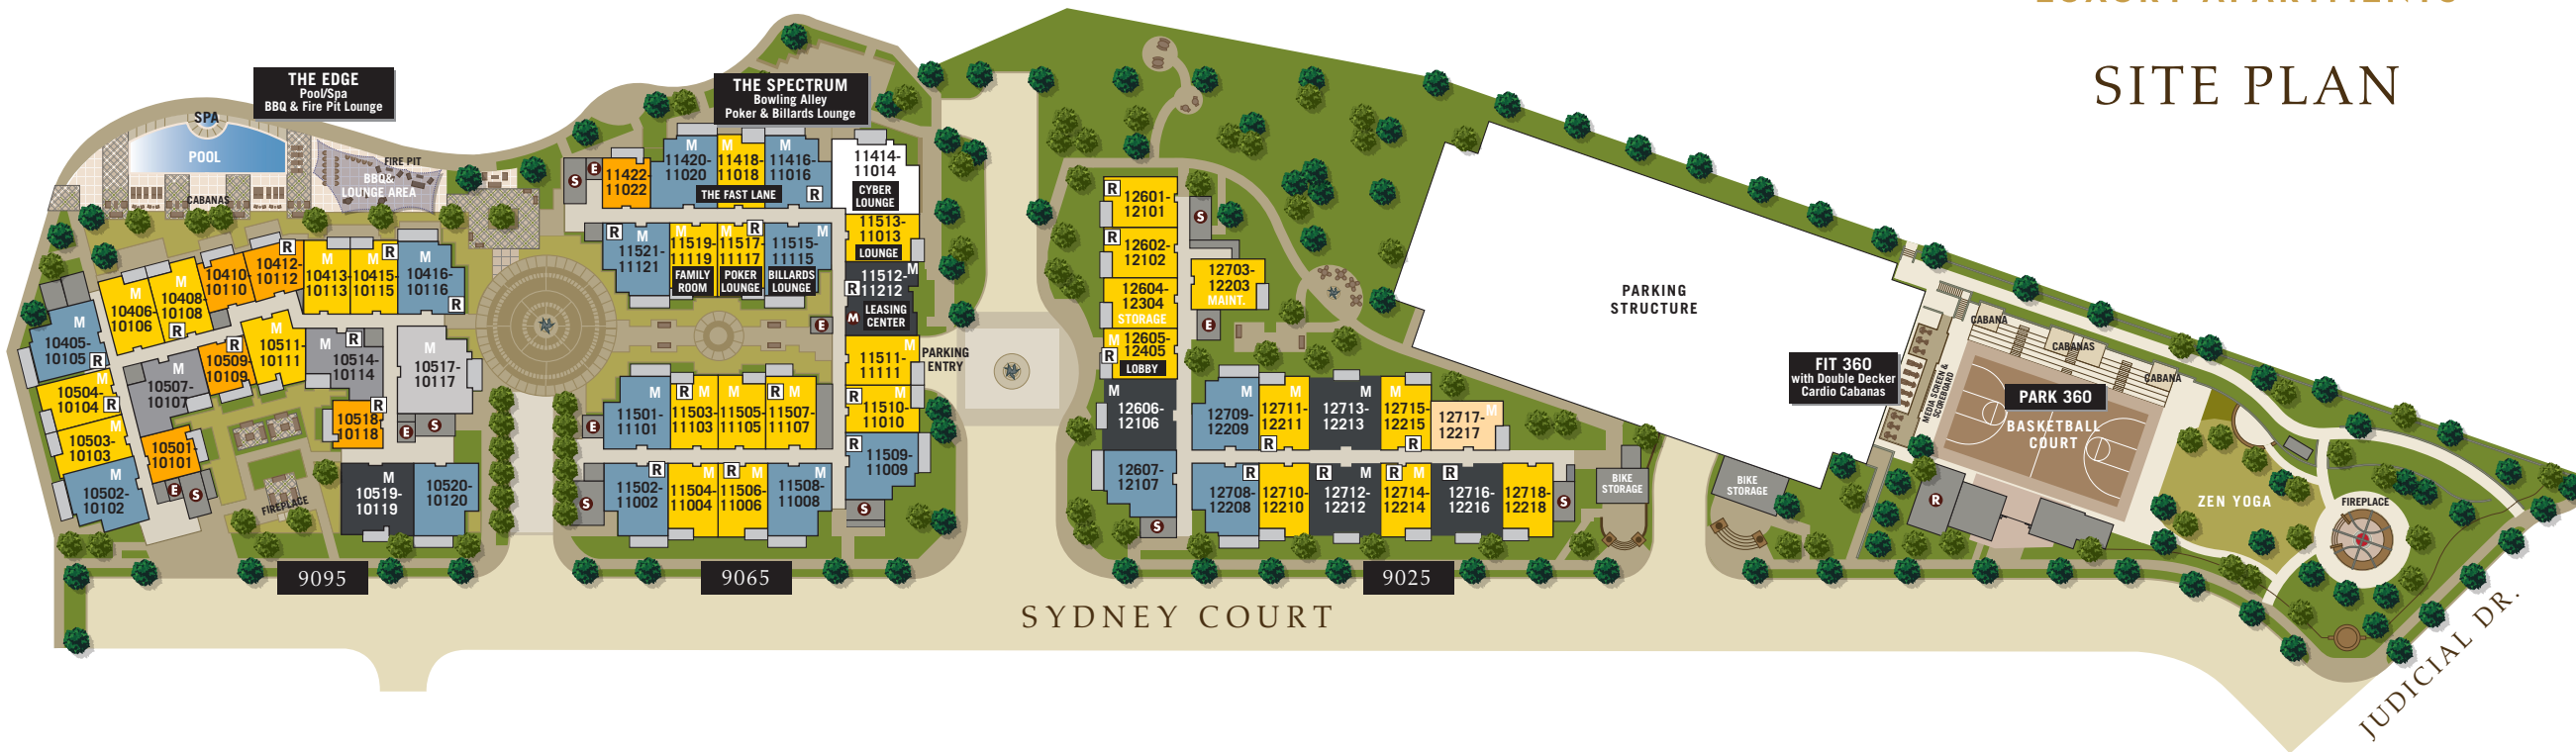

# 360°

LUXURY APARTMENTS

## SITE PLAN

### LEGEND

STUDIO/1 BATH	1 BEDROOM/1 BATH	2 BEDROOM/2 BATH	3 BEDROOM/2 BATH		
COMPASS JrA	ESCAPE PLAN 1A	INFINITY PLAN 2A	SPHERE PLAN 3A	- REVERSE	STAIRS
	EVOLVE PLAN 1B	PANORAMA PLAN 2B	VOYAGE PLAN 3B	- MEZZANINE PLAN	ELEVATOR
		SKYE PLAN 2C			MAIL