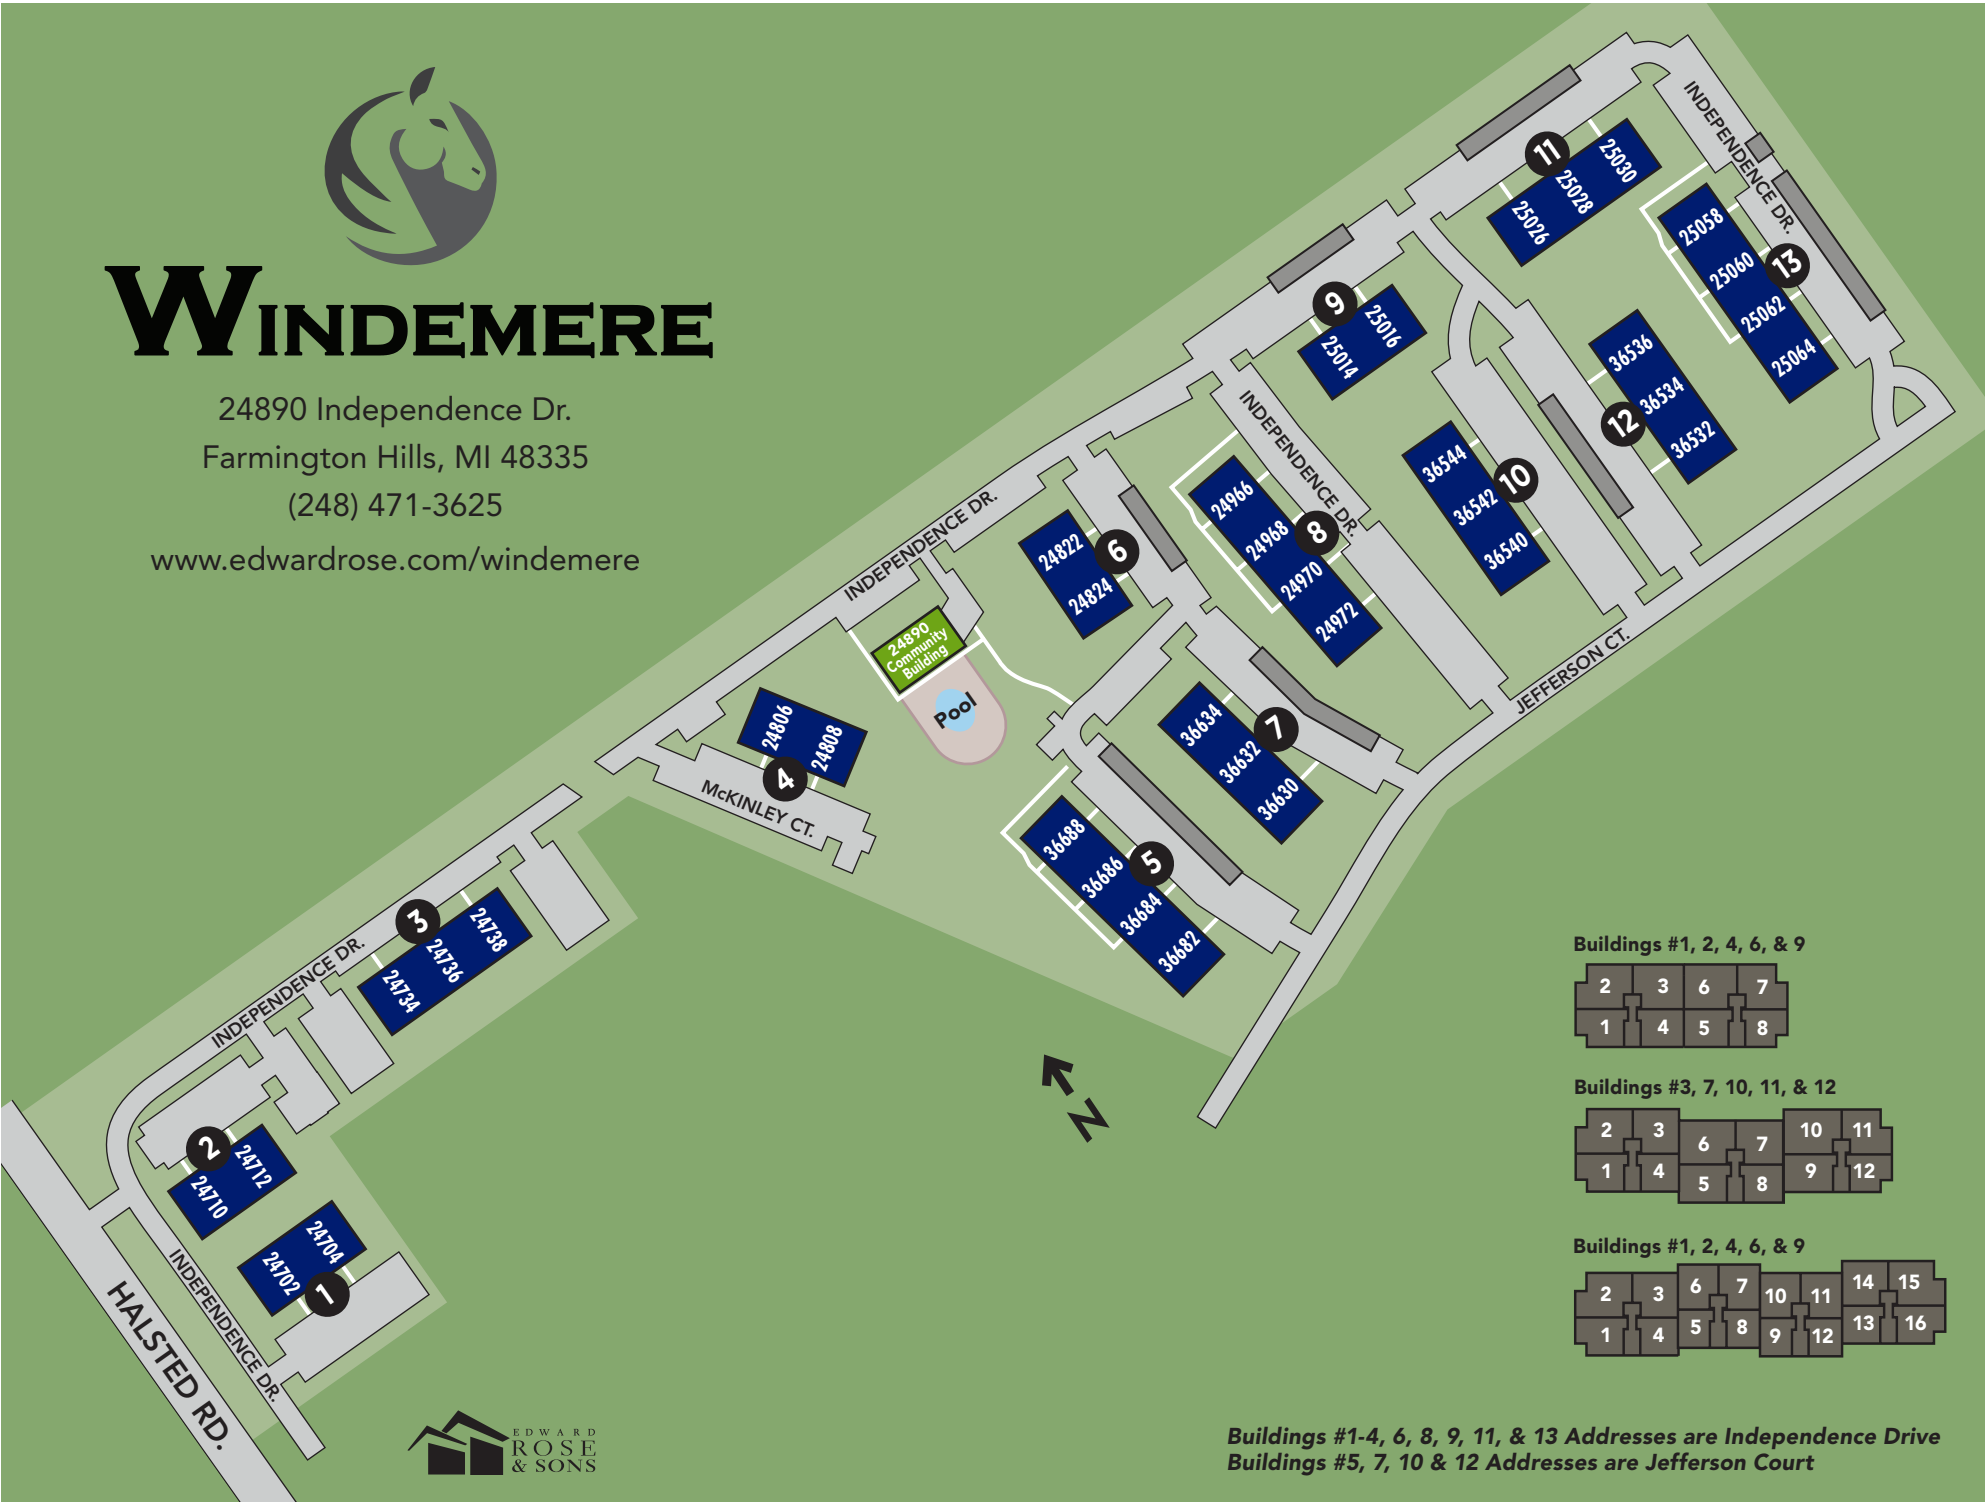

# WINDEMERE

24890 Independence Dr.  
Farmington Hills, MI 48335  
(248) 471-3625

[www.edwardrose.com/windemere](http://www.edwardrose.com/windemere)

Buildings #1, 2, 4, 6, & 9

Buildings #3, 7, 10, 11, & 12

Buildings #1, 2, 4, 6, & 9

Buildings #1-4, 6, 8, 9, 11, & 13 Addresses are Independence Drive  
Buildings #5, 7, 10 & 12 Addresses are Jefferson Drive