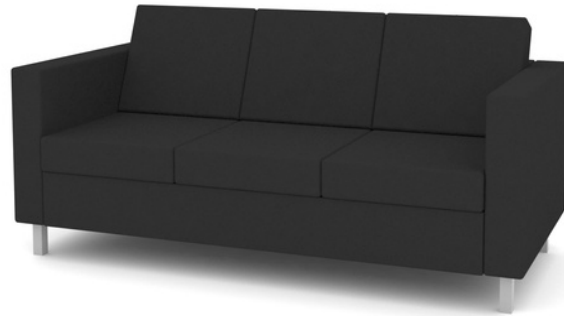

LIVING ROOM FURNITURE

LOVE SEAT

END TABLE

SIDE CHAIR

COFFEE TABLE

THE LODGE

ESTD

2016

BOULDER

TheLodgeBoulder.com

(303) 963-9984

2900 E. Aurora Ave., Boulder, CO 80303

LIVING ROOM FURNITURE

BARSTOOL

SOFA

DINING TABLE